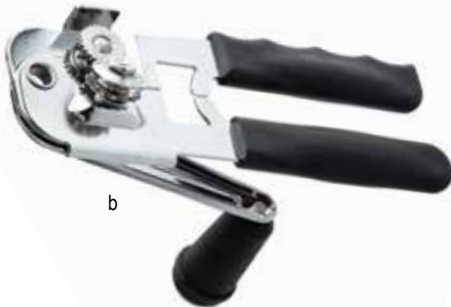

KITCHEN

Food Prep Tools & Gadgets

a

Includes built-in bottle opener

Ergonomic, soft cushion grip and easy-turn knob ensure comfort use and reduce hand fatigue

CAN OPENERS

An essential tool for kitchens, bars, or catering, our can openers open any can quickly, efficiently, and safely. The ergonomically designed handle is comfortable and easy to hold. Handles feature comfort grip to provide added stability, strength and convenience.

- Durable carbonized steel construction
- Sharp, hardened carbon steel cutting wheel
- Comfort grip handles, available in black or white
- Lifetime Guarantee on Items 10444W, 10444BK & 10518BK. Further details on page 272 of our catalog.