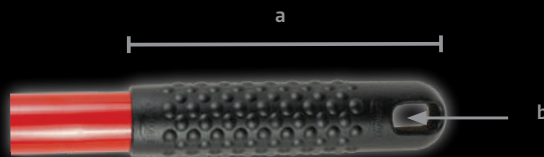

New! Rough Surface Angle Brooms

#1102

#1810

Item #	Description	Case Pack	Weight	Case Dimensions
1102	15" Rough Surface Angle Broom	6	12.68	53.63 x 15.00 x 4.63
1810	12" Rough Surface Angle Broom			

Product Usage

Wide angle styled brooms with unflagged fibers best for sweeping all rough and outdoor surfaces as well as any wet, sticky debris in foodservice and food processing applications.

#1102 15" Rough Surface Angle Broom

Fiber Length	5"	Handle Grip (a)	5"
Sweeping Width	15"	Hanger Hole (b)	.75" x .5"
Broom Block	10.5"	Total Height	55"

#1810 12" Rough Surface Angle Broom

Fiber Length	5"	Handle Grip (a)	5"
Sweeping Width	12"	Hanger Hole (b)	.75" x .5"
Broom Block	10.5"	Total Height	53"

Handle

- #1102 contains a 1" x 55" long steel handle with 5" handle grip and hanger hole for easy storage
- #1810 contains a 3/4" x 5" long steel handle with 5" handle grip and hanger hole for easy storage
- LLDPE molded hanger tip
- .0135" steel thickness
- Electrostatic powder coated steel handle
- Paint forms to any handle dings and will not chip
- Iron phosphate conversion coating prevents rust if handle is scratched
- Durable injection molded nylon thread, engineered to fit tightly into the block