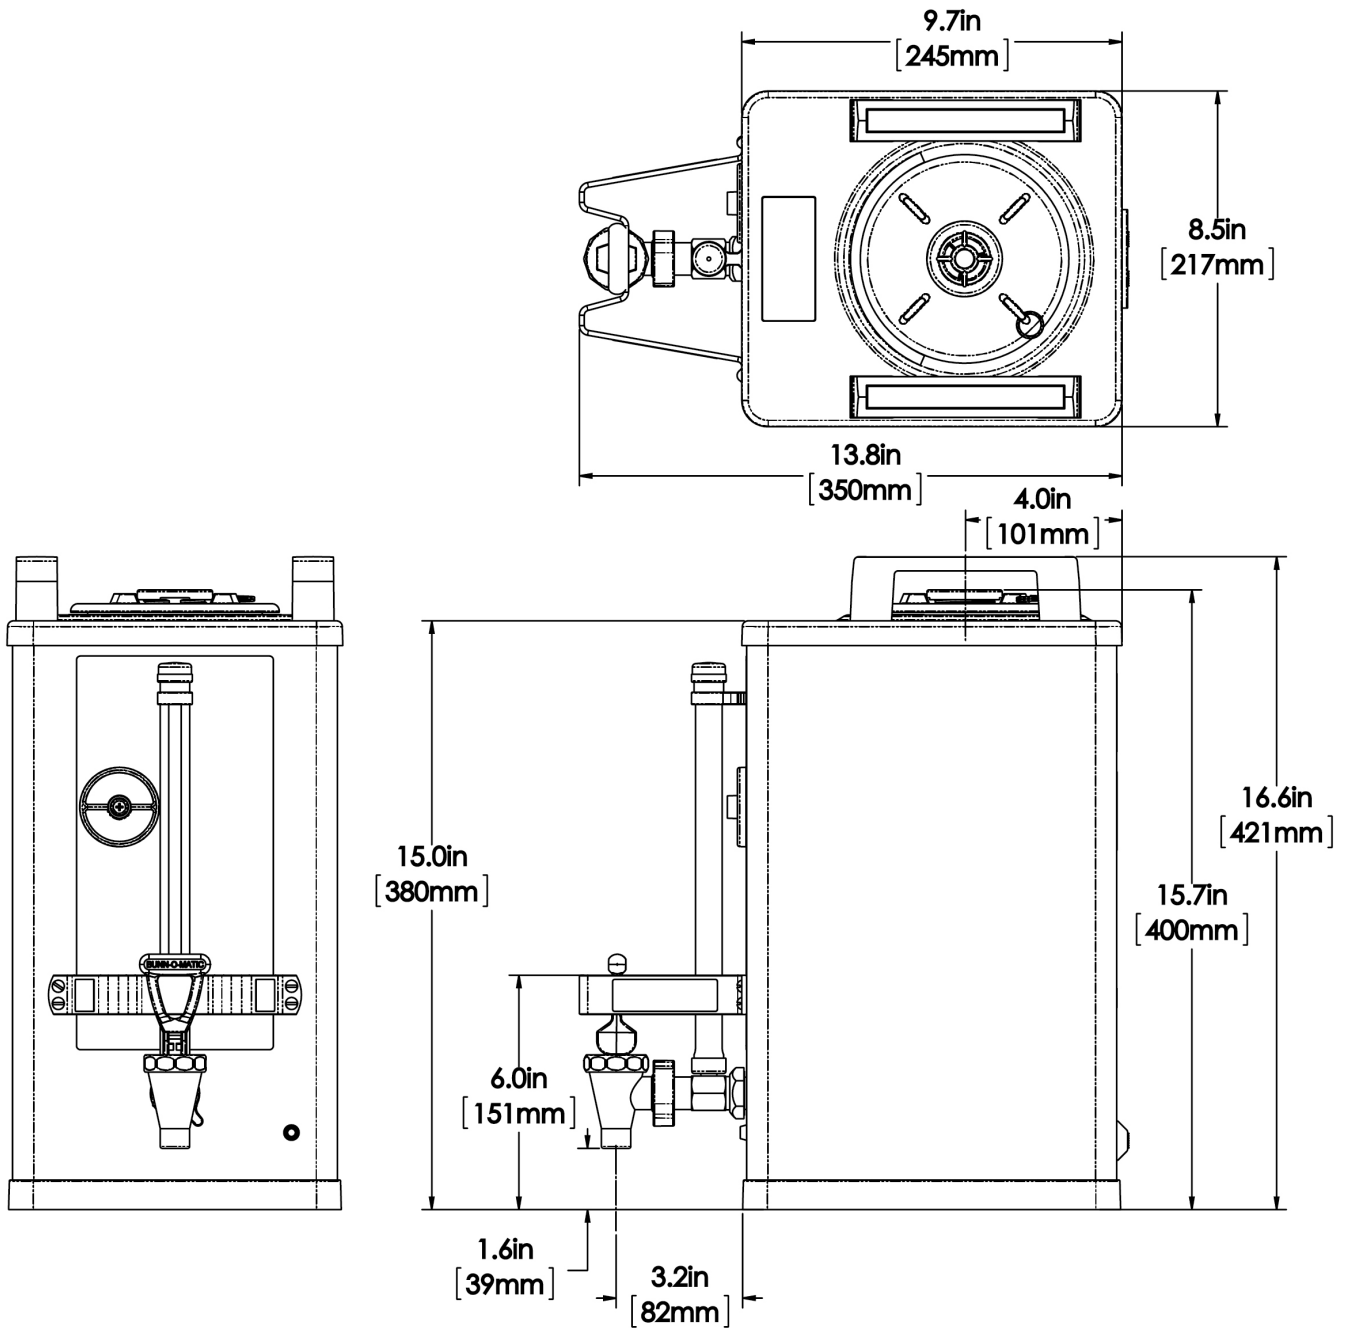

1.5Gal(5.7L) SH Srvr SST

Height: 16.6" Width: 8.5" Depth: 13.8"
(42.2cm) (21.6cm) (35.1cm)

- LED power indicator shows server is operational
- Safety-Fresh® patented brew-through lid with vapor seal and spill prevention
- Soft Heat® servers supply controlled heat to coffee to maintain flavor and temperature

Agency:

KSA

Specifications

Product #: 27850.0001

Finish: Stainless

Handle: Top Handle

Additional Features

Holding Capacity

Last Updated:
12/30/2025

	Unit			Shipping				
	Height	Width	Depth	Height	Width	Depth	Weight	Volume
English	16.6 in.	8.5 in.	13.8 in.	20.1 in.	11.3 in.	17.5 in.	16.900 lbs	2.293 ft ³
Metric	42.2 cm	21.6 cm	35.1 cm	51.1 cm	28.6 cm	44.5 cm	7.666 kgs	0.065 m ³