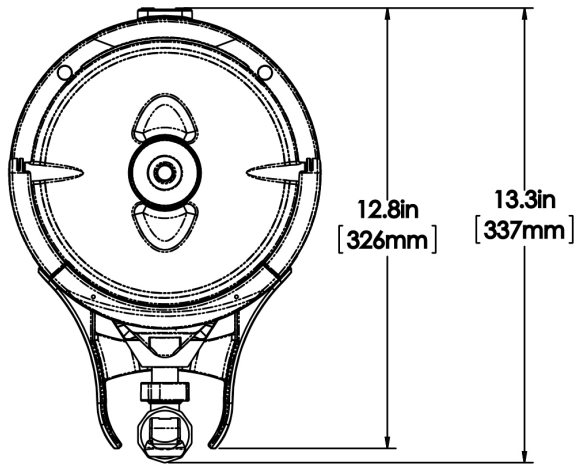

Agency:

Specifications

Product #: 27850.0200

Finish: Stainless

Additional Features

Holding Capacity

| English | Metric |
|---------|--------|
| 192 oz. | 5.7 L |

 WARNING:

Last Updated:
03/19/2026

| | Unit | | | Shipping | | | | |
|---------|----------|---------|----------|----------|----------|----------|-----------|-----------------------|
| | Height | Width | Depth | Height | Width | Depth | Weight | Volume |
| English | 14.5 in. | 9.1 in. | 13.3 in. | 17.4 in. | 11.6 in. | 17.5 in. | 8.450 lbs | 2.046 ft ³ |
| Metric | 36.8 cm | 23.1 cm | 33.8 cm | 44.1 cm | 29.5 cm | 44.5 cm | 3.833 kgs | 0.058 m ³ |