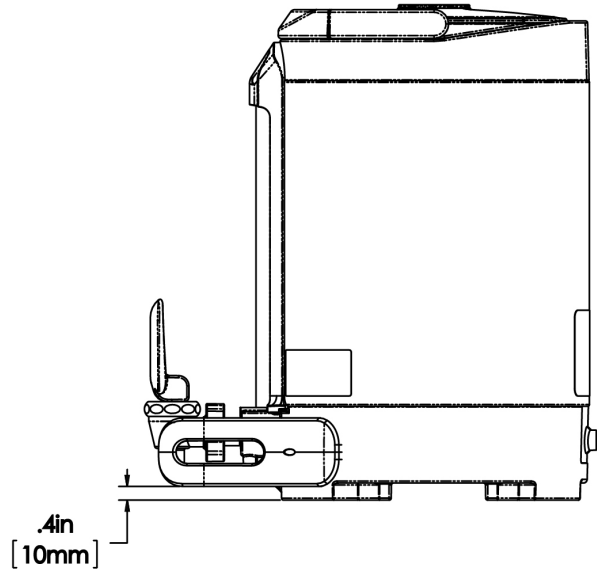

Agency:

Specifications

Product #: 27850.0200

Finish: Stainless

Additional Features

Holding Capacity

| English | Metric |
|---------|--------|
| 192 oz. | 5.7 L |

 WARNING:

Last Updated:
03/19/2026

| | Unit | | | Shipping | | | | |
|---------|----------|---------|----------|----------|----------|----------|-----------|-----------------------|
| | Height | Width | Depth | Height | Width | Depth | Weight | Volume |
| English | 14.5 in. | 9.1 in. | 13.3 in. | 17.4 in. | 11.6 in. | 17.5 in. | 8.450 lbs | 2.046 ft ³ |
| Metric | 36.8 cm | 23.1 cm | 33.8 cm | 44.1 cm | 29.5 cm | 44.5 cm | 3.833 kgs | 0.058 m ³ |