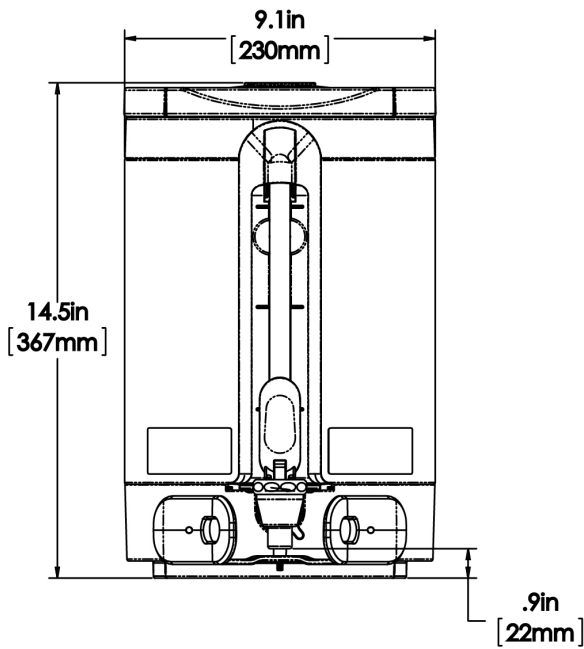

Agency:

Specifications

Product #: 27850.0200

Finish: Stainless

Additional Features

Holding Capacity

| English | Metric |
|---------|--------|
| 192 oz. | 5.7 L |

 WARNING:

Last Updated:
03/19/2026

| | Unit | | | Shipping | | | | |
|---------|----------|---------|----------|----------|----------|----------|-----------|-----------------------|
| | Height | Width | Depth | Height | Width | Depth | Weight | Volume |
| English | 14.5 in. | 9.1 in. | 13.3 in. | 17.4 in. | 11.6 in. | 17.5 in. | 8.450 lbs | 2.046 ft ³ |
| Metric | 36.8 cm | 23.1 cm | 33.8 cm | 44.1 cm | 29.5 cm | 44.5 cm | 3.833 kgs | 0.058 m ³ |