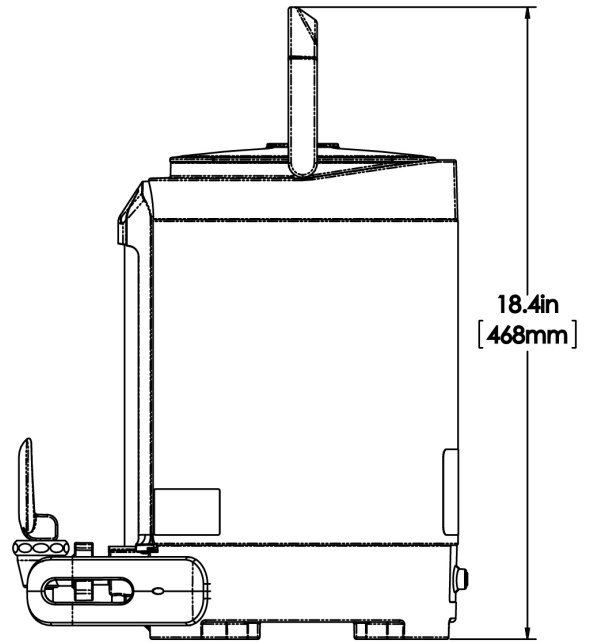

Agency:

Specifications

Product #: 27850.0200

Finish: Stainless

Additional Features

Holding Capacity

| English | Metric |
|---------|--------|
| 192 oz. | 5.7 L |

 WARNING:

Last Updated:
03/19/2026

| | Unit | | | Shipping | | | | |
|---------|----------|---------|----------|----------|----------|----------|-----------|-----------------------|
| | Height | Width | Depth | Height | Width | Depth | Weight | Volume |
| English | 14.5 in. | 9.1 in. | 13.3 in. | 17.4 in. | 11.6 in. | 17.5 in. | 8.450 lbs | 2.046 ft ³ |
| Metric | 36.8 cm | 23.1 cm | 33.8 cm | 44.1 cm | 29.5 cm | 44.5 cm | 3.833 kgs | 0.058 m ³ |