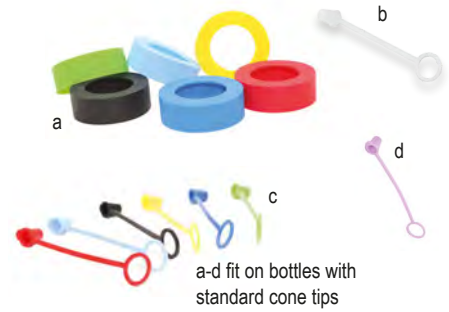

ACCESSORIES

• Assorted packs include 2 of each color (yellow, blue, light blue, red, black, green)