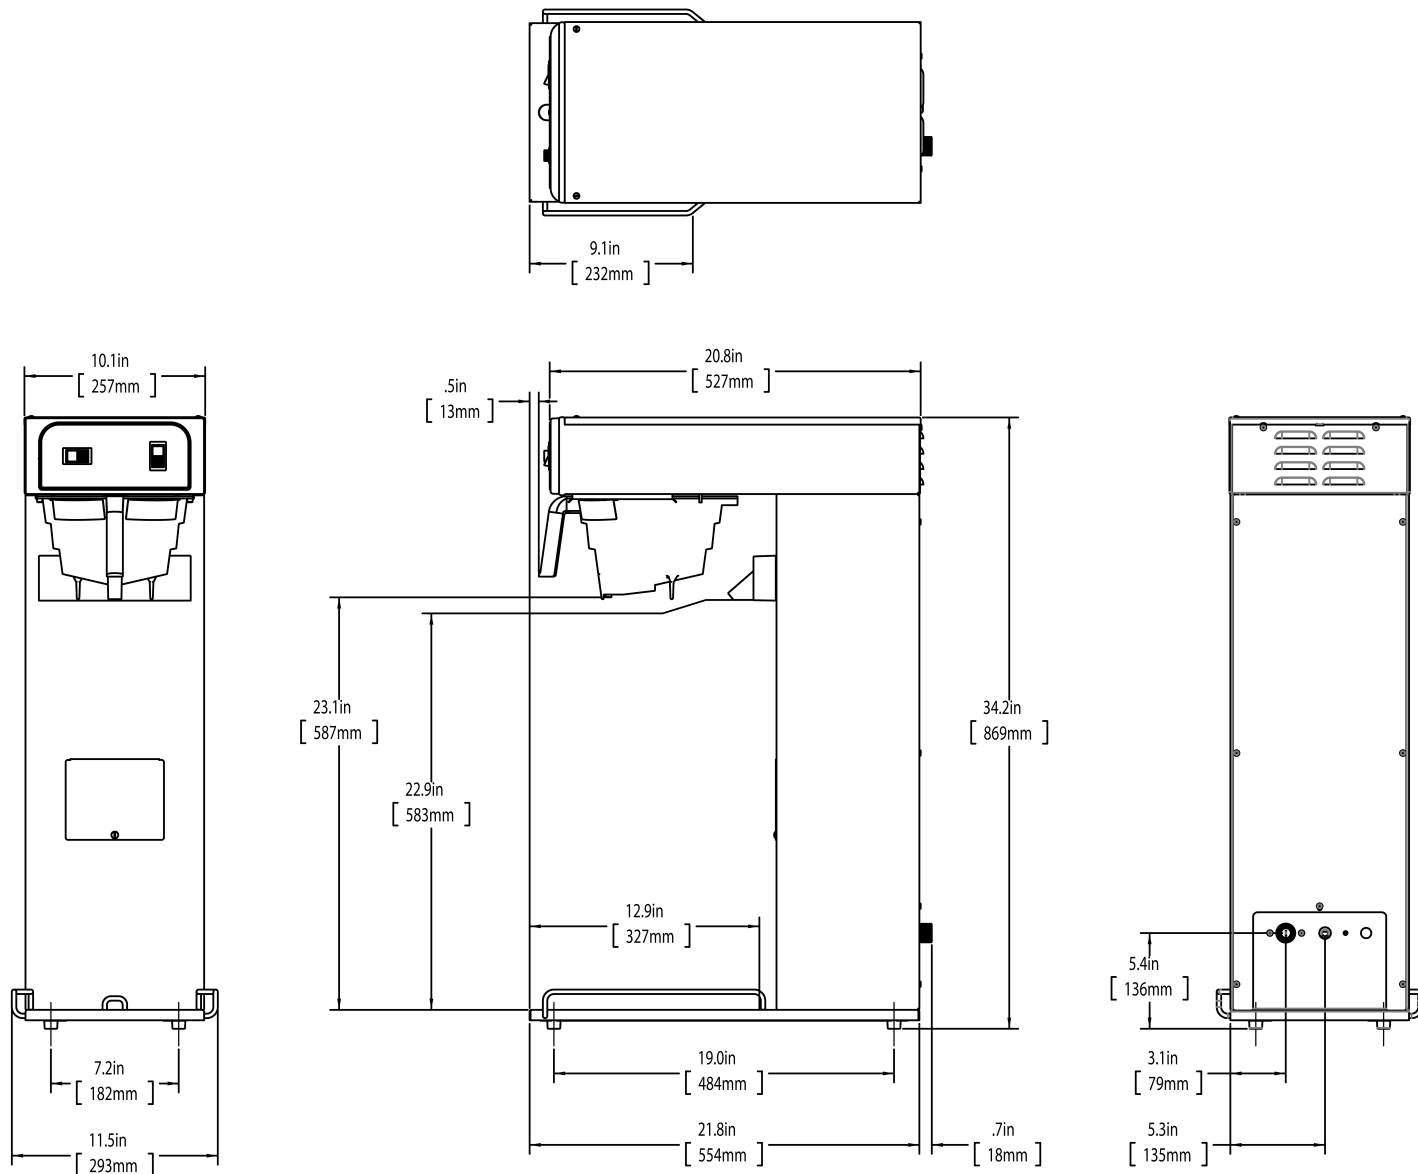

TB3, 29" Trunk

Height: 34.2" Width: 11.5" Depth: 22.5"
(86.9cm) (29.2cm) (57.2cm)

- Has adjustable steep time for more control over flavor extraction
- Brews directly into any style portable server
- SplashGard® funnel deflects hot liquids away from the hand

Last Updated:
12/17/2025

	Unit			Shipping				
	Height	Width	Depth	Height	Width	Depth	Weight	Volume
English	34.2 in.	11.5 in.	22.5 in.	38.0 in.	13.3 in.	27.4 in.	38.900 lbs	7.976 ft ³
Metric	86.9 cm	29.2 cm	57.2 cm	96.5 cm	33.7 cm	69.5 cm	17.645 kgs	0.226 m ³