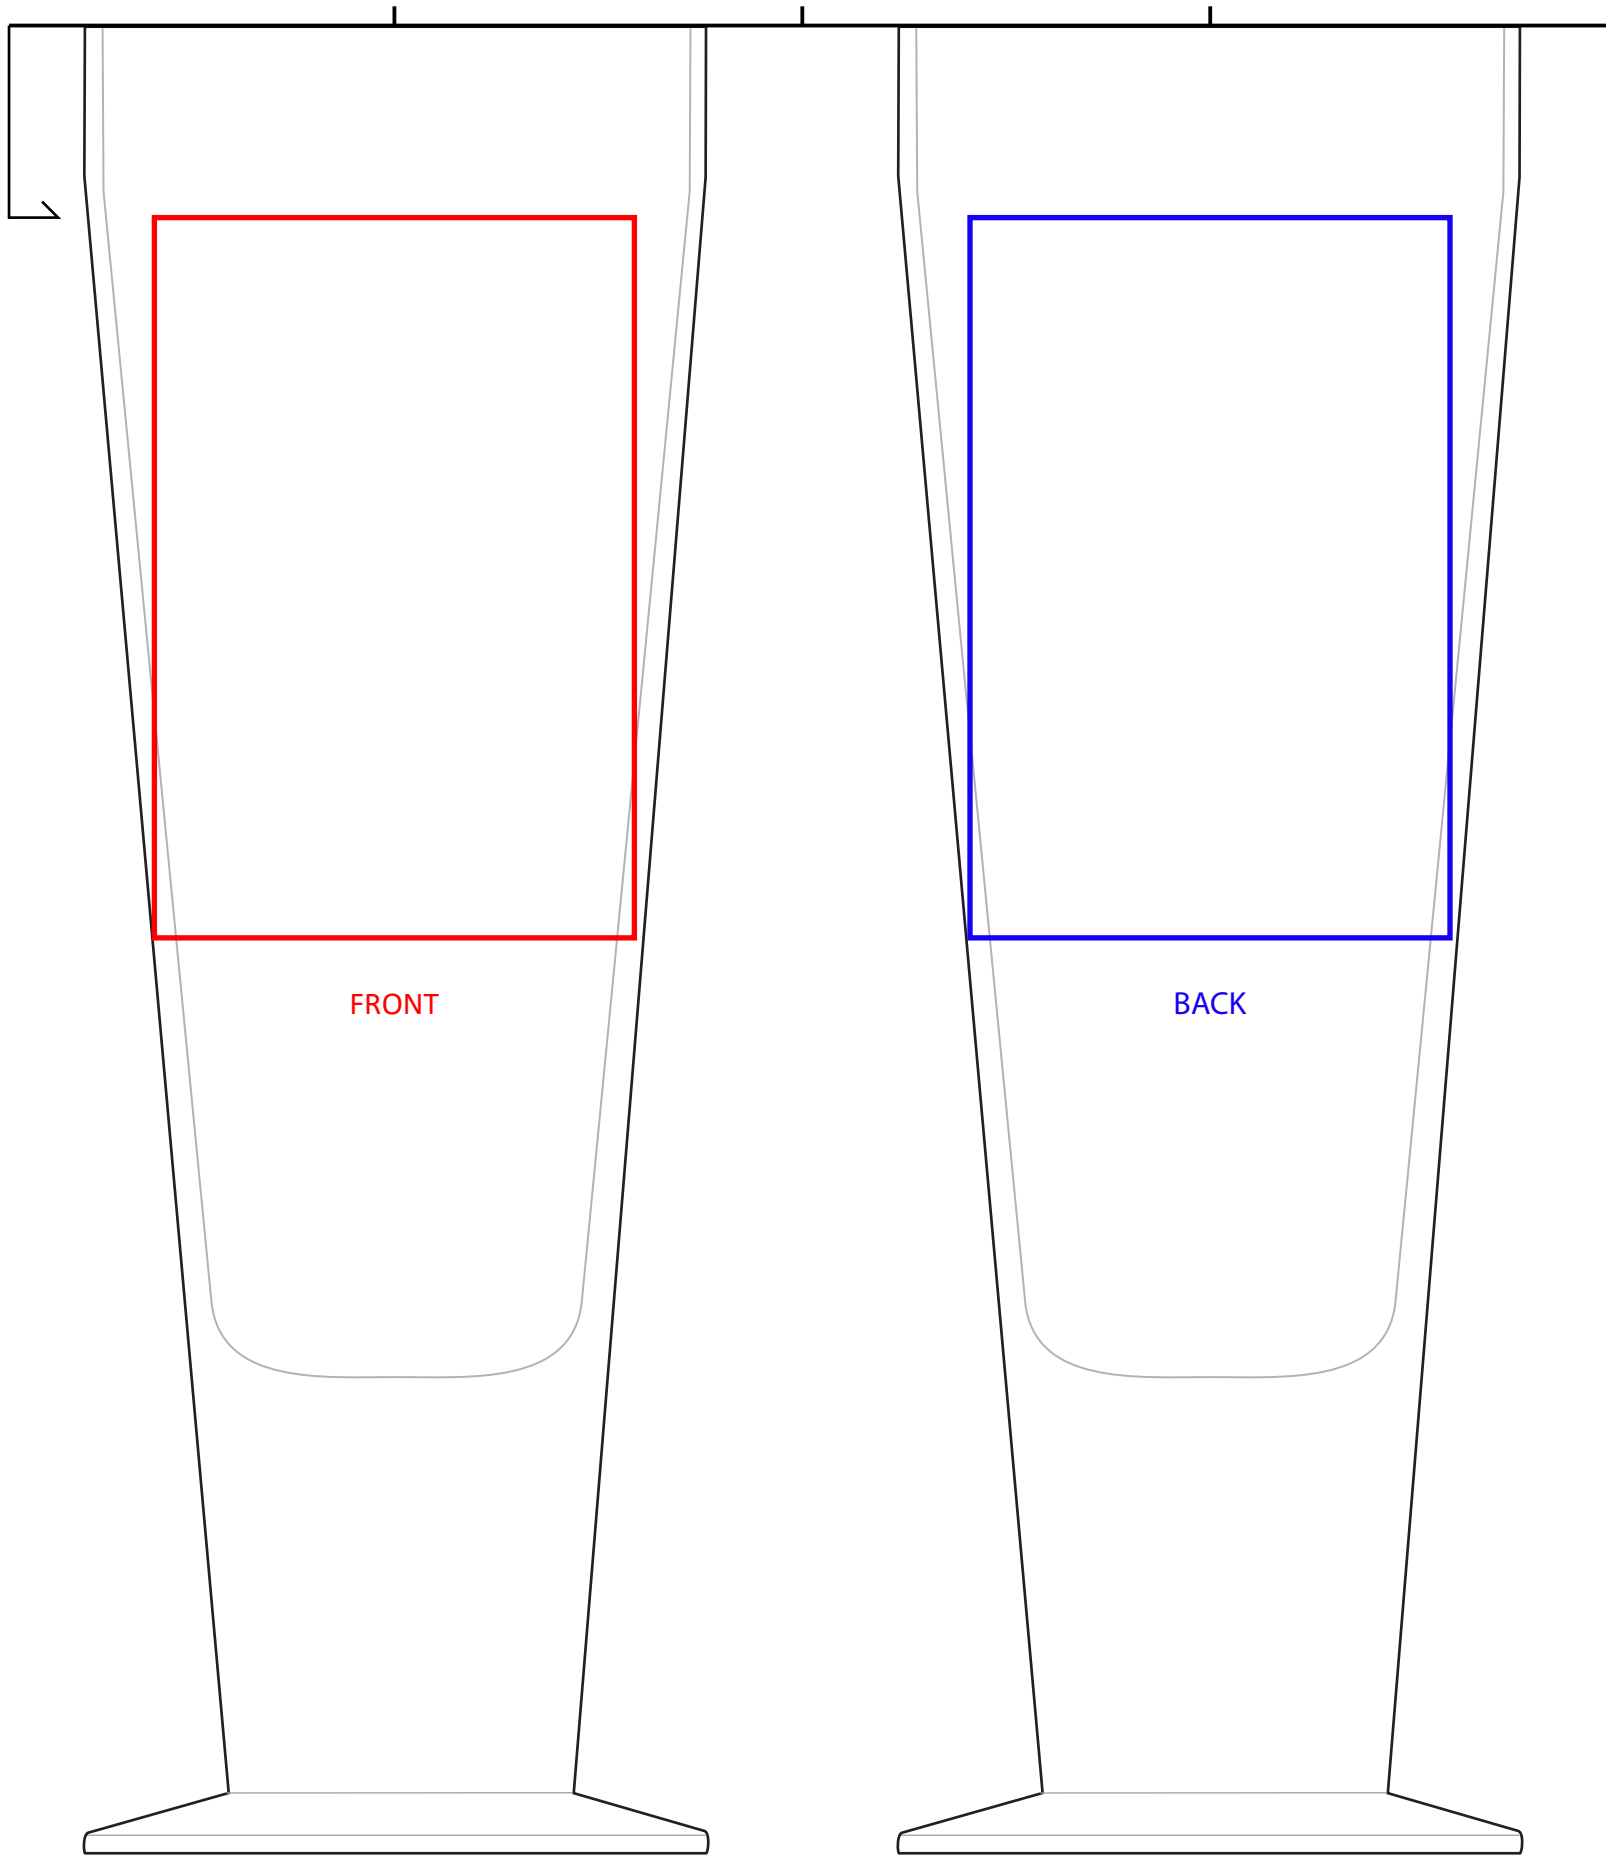

# Libbey 3823 – 14oz Catalina Tall Beer Glass

Imprint area:  
Front 2.5" Wide x 3.75" High  
Back 2.5" Wide x 3.75" High

1"  
FROM  
LIP

FRONT

BACK