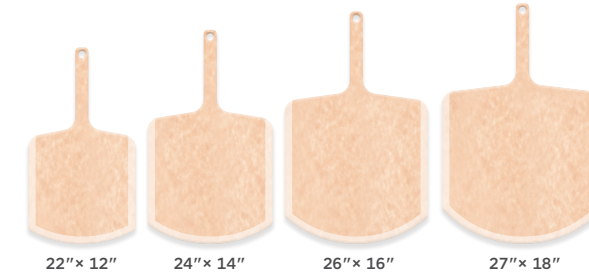

PREP AND PRESENT PIZZA SOLUTIONS

Tell a full story from prep to plating with an Epicurean pizza peel. Epicurean pizza peels are as durable as they are beautiful. Every one will hold up to the abuse of the prep station and look gorgeous when presented to your diners. With a natural material that only looks better with time, you'll get a brawny tool that will complement the beauty of your pizza.

COMMERCIAL GRADE PIZZA PEELS

Epicurean's commercial grade pizza peels are the sanitary solution for pizza and sandwich preparation. These peels double as excellent cutting boards and the beveled edges allow for smooth pickup of cooked or toasted foods. They are dishwasher safe, which makes clean-up a breeze. Their thin profiles and handle-hole make these easy to organize and store.

COLOR	SIZE	PROFILE	SKU	CASE PACK	LIST
Natural	22" x 12"	1/4"	407-221201	4	\$44.00
Natural	24" x 14"	1/4"	407-241401	4	\$46.00
Natural	26" x 16"	1/4"	407-261601	4	\$55.00
Natural	27" x 18"	1/4"	407-271801	4	\$79.00
Slate	22" x 12"	1/4"	407-221202	4	\$44.00
Slate	24" x 14"	1/4"	407-241402	4	\$46.00
Slate	26" x 16"	1/4"	407-261602	4	\$55.00
Slate	27" x 18"	1/4"	407-271802	4	\$79.00