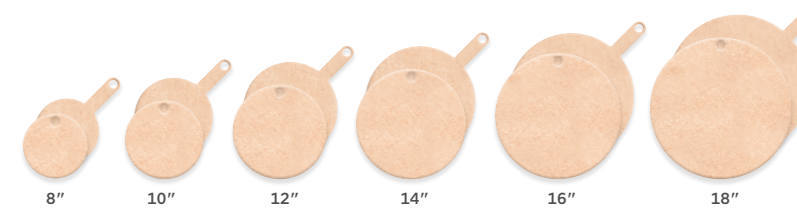

ROUND PIZZA BOARDS

Epicurean's round pizza boards offer an alternative for serving round pies. These durable boards will take a beating and keep looking great so you can say goodbye to dented aluminum pizza pans. Our round boards are also a fantastic presentation and serving piece for buffets, breakfast items pastries and starters.

COLOR	SIZE	PROFILE	SKU	CASE PACK	LIST
WITH 5" HANDLE					
Natural	8"	1/4"	429-130801	4	$20.00
Natural	10"	1/4"	429-151001	4	$22.00
Natural	12"	1/4"	429-171201	4	$33.00
Natural	14"	1/4"	429-191401	4	$42.00
Natural	16"	1/4"	429-211601	4	$53.00
Natural	18"	1/4"	429-231801	4	$68.00
Slate	8"	1/4"	429-130802	4	$20.00
Slate	10"	1/4"	429-151002	4	$22.00
Slate	12"	1/4"	429-171202	4	$33.00
Slate	14"	1/4"	429-191402	4	$42.00
Slate	16"	1/4"	429-211602	4	$53.00
Slate	18"	1/4"	429-231802	4	$68.00
NO HANDLE					
Natural	8"	1/4"	429-000801	4	$15.00
Natural	10"	1/4"	429-001001	4	$20.00
Natural	12"	1/4"	429-001201	4	$29.00
Natural	14"	1/4"	429-001401	4	$42.00
Natural	16"	1/4"	429-001601	4	$46.00
Natural	18"	1/4"	429-001801	4	$68.00
Slate	8"	1/4"	429-000802	4	$15.00
Slate	10"	1/4"	429-001002	4	$20.00
Slate	12"	1/4"	429-001202	4	$29.00
Slate	14"	1/4"	429-001402	4	$42.00
Slate	16"	1/4"	429-001602	4	$46.00
Slate	18"	1/4"	429-001802	4	$68.00