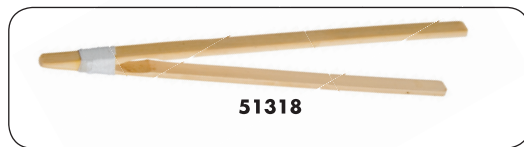

SERVING SPOON

A high quality stainless steel serving spoon with universal application. Wide, flat shape for easy table service. Bowl size 2¼" x 3". This brilliantly polished spoon retains a better appearance due to its higher grade non-magnetic material.

ITEM NO.	SIZE/DESCRIPTION	PACK	WEIGHT
22806	8¼" stainless serving spoon	1 dozen	1¾ lb.

MELAMINE AND CERAMIC SOUP SPOONS

Ceramic and dishwasher safe plastic Chinese style soup spoons. Plastic spoons in display pack.

ITEM NO.	TYPE	LENGTH	PACK	WEIGHT
22801	melamine	5⅝"	1 dozen/bag	½ lb.
22801GR	melamine	5⅝"	1 gross/box	5 lb.
22801B	black, melamine	5⅝"	1 dozen/bag	½ lb.
22801BGR	black, melamine	5⅝"	1 gross/box	5 lb.
22802	ceramic	5"	1 dozen/bag	1½ lb.
22802CS	ceramic	5"	40 dozen/box	18 lb.

NEW PRODUCT

BAMBOO TONGS

Quality bamboo is nicely finished, joined and tied. 7" model is ideal for serving dim sum and sushi.

ITEM NO.	DESCRIPTION	PACK	WEIGHT
51318	10½" tongs	3 pair	¼ lb.
51319	7" petite tongs	6 pair	¼ lb.