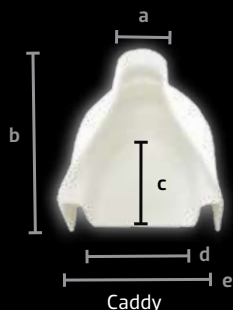

#598

· Available plunger only as #597.