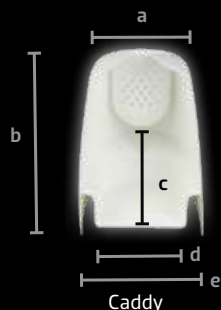

#1024

Item #	Description	Case Pack	Weight	Case Dimensions
598	Premium Toilet Plunger & Caddy	4	5.45	23.60 x 13.90 x 7.80
597	Premium Toilet Plunger	4	3.41	23.8 x 11.4 x 6.8
1024	Toilet Brush & Plunger Combo	2	3.7	12.75 x 8.0 x 24.0