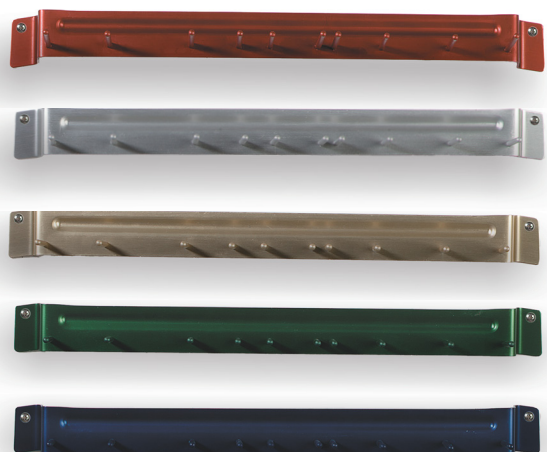

Color-Coded Upright Dustpan - 30in

- Provides reliable debris disposal for various settings
- Serrated bail edge effectively combs broom bristles, ensuring a more thorough clean
- Locking pan head keeps the dustpan securely closed until ready to discard debris
- Convenient locking yoke secures the pan in place while emptying contents into a garbage can
- Durable aluminum handle offers optimal stability and long-lasting use
- Color-code options to support an internal HACCP sanitary maintenance system

- Color-Coded to meet HACCP standards
- Plastic head design will not rust or corrode
- Handle is 1in diameter
- Built in hanging cap for easy storage

| SKU | Description | Colors |
|-------|---|--------------------|
| 41664 | Sparta® Spectrum® Quik-Release™ Fiberglass Mop Handle 60in Long / 1in D | 02, 04, 05, 09, 14 |

Spectrum® Aluminum Brush Rack - 17in

- Heavy gauge aluminum color-coded brush racks keep brooms and brushes handy and secure
- Rack helps prevent handle breakage, bristle damage and damage to walls & counters
- Promotes fast drying of brush bristles
- Holds up to 10 drilled handle brushes or other kitchen tools and equipment
- Mounting holes are 16in on center, screws for mounting included
- Easily removed from wall to assist with cleaning behind rack