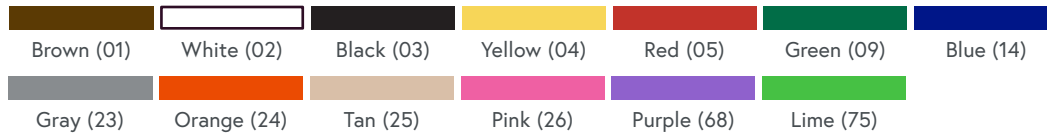

[CFS BRANDS]

Color-Code Swatch Guide

To order a specific color, add the two-digit color code shown below to the end of the SKU.

Example: SKU 41890EC**05** = Red

Duo-Sweep® Angled Brooms

- Angled head reaches into corners, along walls, into small areas between appliances, and into other hard-to-reach areas
- Flagged brooms have frayed ends to catch fine dust and debris for a deeper clean and are great for use on smooth surfaces
- Unflagged brooms are great for larger debris and rough surfaces
- Unflagged bristles prevent ends from matting, making this style perfect for back-of-house and outdoor applications
- Block made with tough and durable material that resists cracking, splitting, and chipping
- Color-coded options support an internal HACCP sanitary maintenance system
- Color-coded angle brooms have one handle hole making them more hygienic and HACCP compliant