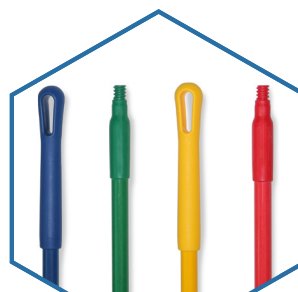

Pro Tip: Best paired with our Color-Coded Fiberglass Handles

40423EC

40422EC

| SKU | Description | Colors |
|---------|--|--|
| 40423EC | Bi-Level Scrub Brush - 10in | 01, 02, 03, 04, 05, 09, 14, 23, 24, 25, 26, 68, 75 |
| 40422EC | Multi-Level Floor Scrub Brush with End Bristles - 12in | 01, 02, 03, 04, 05, 09, 14, 23, 24, 25, 26, 68, 75 |

Sparta® Color-Coded Deck Scrub Brush - 10in

- Foam-injected plastic ensures additional durability for long-term use
- Polybutylene bristles maintain shape for superior scrubbing and prolonged bristle vitality
- FDA compliant
- Nonabsorbent bristles are resistant to oils and moisture
- Color-coded options to support an internal HACCP sanitary maintenance system