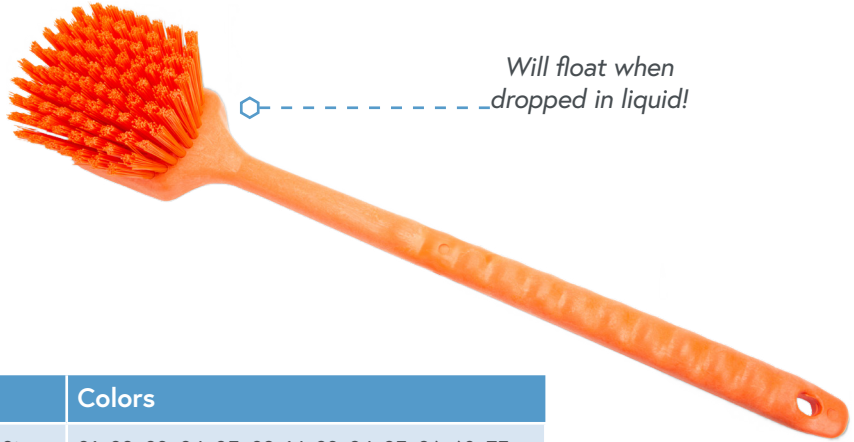

Sparta® Color-Coded Gong Brush/Floater Scrub - 20in

- Versatile design for a wide variety of applications
- Multiple trim angles on bristles give you better surface contact for better cleaning
- Handles are ergonomically shaped, with smooth edges for superior comfort
- BPA free

SKU	Description	Colors
40501EC	Sparta® Color-Coded Floater Scrub Brush - 20in	01, 02, 03, 04, 05, 09, 14, 23, 24, 25, 26, 68, 75

Sparta® Color-Coded Floater Scrub Brush 8in

- Versatile design for a wide variety of applications
- Multiple trim angles on bristles give you better surface contact for better cleaning
- Handles are ergonomically shaped, with smooth edges for superior comfort
- BPA free