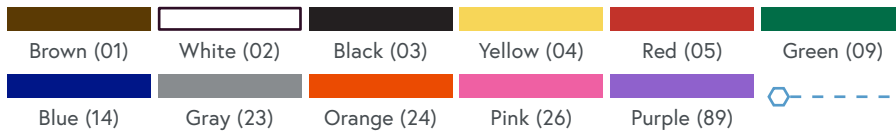

WASTE & MATERIAL HANDLING

Note: For Bronco™ items, the Color-Code 89 represents purple.

Bronco™ Round Waste Containers

- Color-coded to align with HACCP practices and promote an integrated sanitary maintenance system
- Stackable design prevents vacuum sealing when stacked
- Ergonomic hand holds on the bottom of the can make emptying contents easy and efficient
- Integrated bag cinches
- NSF 2 and NSF 21 certified for storing, separating, and color-coding various food products