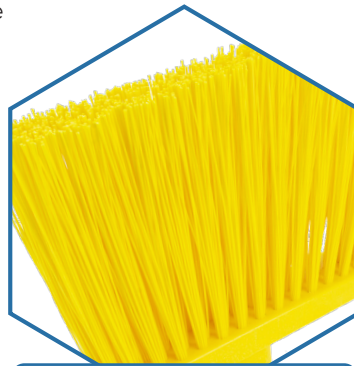

[CFS BRANDS]

Color-Code Swatch Guide

To order a specific color, add the two-digit color code shown below to the end of the SKU.

Example: SKU 41890EC**05** = Red

Duo-Sweep® Angled Brooms

- Angled head reaches into corners, along walls, into small areas between appliances, and into other hard-to-reach areas
- Flagged brooms have frayed ends to catch fine dust and debris for a deeper clean and are great for use on smooth surfaces
- Unflagged brooms are great for larger debris and rough surfaces
- Unflagged bristles prevent ends from matting, making this style perfect for back-of-house and outdoor applications
- Block made with tough and durable material that resists cracking, splitting, and chipping
- Color-coded options support an internal HACCP sanitary maintenance system
- Color-coded angle brooms have one handle hole making them more hygienic and HACCP compliant

Flagged:
Pick up dust and fine debris.

Unflagged:
Best used on rough surfaces and aggressive cleaning conditions.

Handle + angle broom head should equal 60in to stay under chin height.

| SKU | Description | Colors |
|---------|---|--|
| 41082EC | Color-Coded Flagged Duo-Sweep® Angle Broom (with Fiberglass Handle) - 56in | 01, 02, 03, 04, 05, 09, 14, 23, 24, 25, 26, 68, 75 |
| 36867EC | Color-Coded Flagged Duo-Sweep® Angle Broom (Head Only) - 12in | 01, 02, 03, 04, 05, 09, 14, 23, 24, 25, 26, 68, 75 |
| 41083EC | Color-Coded Unflagged Duo-Sweep Angle Broom (with Fiberglass Handle) - 56in | 01, 02, 03, 04, 05, 09, 14, 23, 24, 25, 26, 68, 75 |
| 36868EC | Color-Coded Unflagged Duo-Sweep Angle Broom (Head Only) - 12in | 01, 02, 03, 04, 05, 09, 14, 23, 24, 25, 26, 68, 75 |