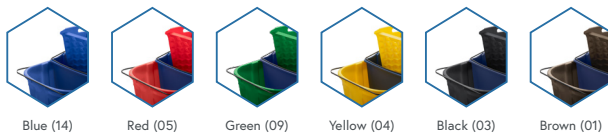

Omnifit Mop Bucket Side Press Wringer Combo - 35 Quart

96904*

Replacement Wringer Sold Separately	Side Press Wringer	Down Press Wringer	Dirty Water Separation	Color-Code Option	Cost	Superior Anti-splash Design
Yes	Yes	No	Yes	Yes	$$	Yes

- The OmniFit™ features a dirty-water bucket that segregates the dirty water allowing the operator to only empty out the 17 qt of dirty water and preserve the clean water for future use. This cuts down on chemical use and every cleaning does not require a full 35 qt of water and chemical.
- Large capacity and color-coded option, along with dirty water bucket, makes the OmniFit ideal for large applications such as building service contractors and food-processing facilities.
- Designed to reduce splashing and potential slip and falls.