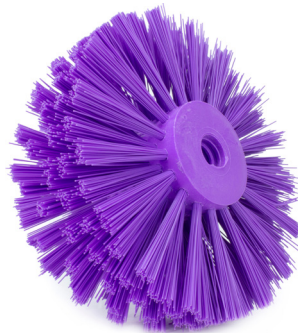

45007EC

SKU	Description	Colors
45002EC	Pipe & Valve Brush - 2in	01, 02, 03, 04, 05, 09, 14, 23, 24, 25, 26, 68, 75
45022EC	Pipe & Valve Brush - 2.5in	01*, 02, 03, 04, 05, 09, 14, 23*, 24, 25*, 26*, 68, 75*
45003EC	Pipe & Valve Brush - 3in	01, 02, 03, 04, 05, 09, 14, 23, 24, 25, 26, 68, 75
45033EC	Pipe & Valve Brush - 3.5in	01*, 02, 03, 04, 05, 09, 14, 23*, 24, 25*, 26*, 68, 75*
45004EC	Pipe & Valve Brush - 4in	01, 02, 03, 04, 05, 09, 14, 23, 24, 25, 26, 68, 75
45005EC	Pipe & Valve Brush - 5in	01, 02, 03, 04, 05, 09, 14, 23, 24, 25, 26, 68, 75
45006EC	Pipe & Valve Brush - 6in	01*, 02, 03, 04, 05, 09, 14, 23*, 24, 25*, 26*, 68, 75*
45007EC	Pipe & Valve Brush - 7in	01*, 02, 03, 04, 05, 09, 14, 23*, 24, 25*, 26*, 68, 75*
45008EC	Pipe & Valve Brush - 8in	01*, 02, 03, 04, 05, 09, 14, 23*, 24, 25*, 26*, 68, 75*

*Special order only - must meet MOQ