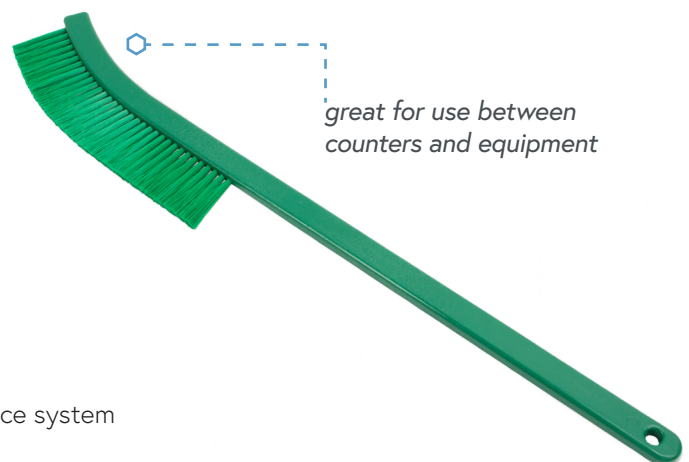

SKU	Description	Colors
41198EC	Sparta® Color-Coded Radiator Style Brush	01, 02, 03, 04, 05, 09, 14, 23, 24, 25, 26, 68