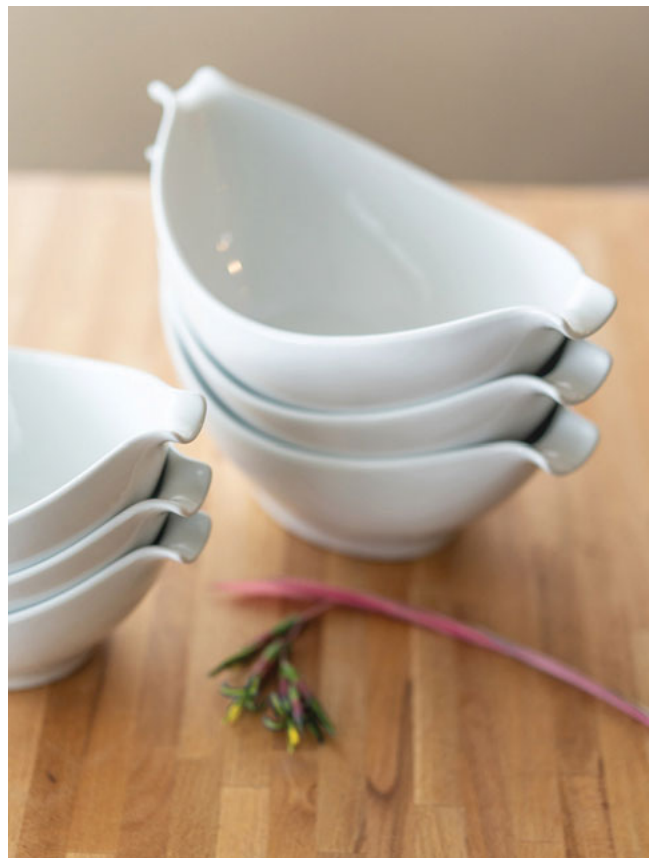

everyday bowls

A 905703
FOOTED BOWL
8 x 6 in / 20 oz

B 905704
FOOTED BOWL
10.25 x 7.5 in / 1.25 qt

C 940422
CONTESSA BOWL
10 x 3.5 x 3.25 in / 1.25 qt

D 940423
CONTESSA BOWL
12 x 9 x 4.25 / 2.5 qt

E 940424
CONTESSA BOWL
14 x 10.5 x 5 in / 4 qt

F 902463
LONGBOAT BOWL
31 oz

G 902464
LONGBOAT BOWL
1.75 qt

H 905843
SPLIT OVAL BOWL
9.25 in / 1 qt