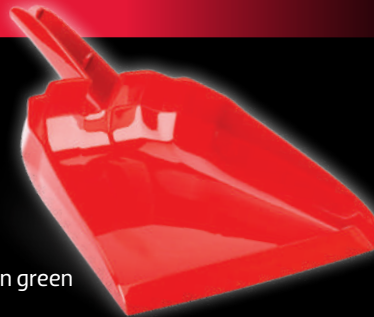

## Product Usage

Non-breakable polypropylene, solid injection molded pans. Good for all quick clean-up needs. Whisk set is perfect for all maintenance kits.

#906

#907

#928

#911

· Available in green as #238