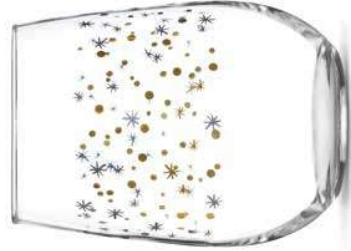

You've got options

Discover our decorating processes

Our ink types

Ceramic (NVL/non-Lead)

Ceramic enamel is cured in a high-fire lehr and fused into the glass with a matte finish. It has a limited color library, with up to eight colors per project (may vary by item). Our satin etch finish (seen on the cover) offers a durable alternative to etched glass.

UV organic

This enamel is cured using UV light on the surface of the glass. This ink results in a high-gloss finish. UV organic ink has a large color library, with in-house color matching also available. Up to seven colors can be included in your project (may vary by item).

Metallic

Metallic enamels bring a look of luxury to your product. Choose between gold and palladium.

Our organic color sprays turn basic glassware into high-end products.