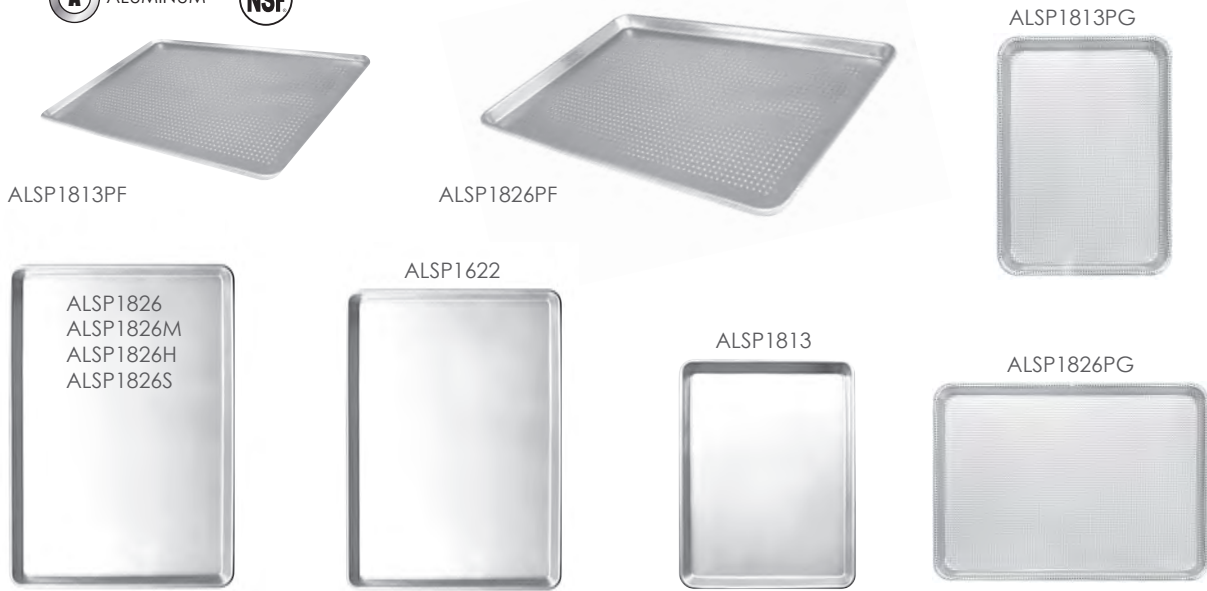

SHEET PAN

With galvanized wire, perfect for all baking needs.

TRUE GAUGE	ITEM	DESCRIPTION	U/M	WEIGHT GROSS lbs	INNER PACK	MASTER PACK	CU. FT.
	ALSP1006	10" x 6" Eighth Size	EACH	40.73	12	72	1.43
	ALSP1013	9½" x 13" Quarter Size	EACH	26.06	24	24	0.78
	ALSP1622	16" x 22" Two-thirds Size	EACH	25.31	12	12	1.34
	ALSP1813	18" x 13" Half Size	EACH	20.06	12	12	0.86
	ALSP1826	18" x 26" Full Size	EACH	34.70	12	12	1.91
	ALSP1826M	18" x 26" Full Size Pan	EACH	38.08	12	12	1.91
	ALSP1826H	18" x 26" Full Size Pan	EACH	42.97	12	12	1.91
	ALSP1826S	18" x 26" Full Size Pan	EACH	55.93	12	12	1.94
Perforated							
	ALSP1813PF	18" x 13" Half Size, Perforated	EACH	19.75	12	12	0.86
	ALSP1826PF	18" x 26" Full Size, Perforated	EACH	34.61	12	12	1.91
	ALSP1813PG	18" x 13" Half Size, Fully Perforated	EACH	20.98	12	12	0.94
	ALSP1826PG	18" x 26" Full Size, Fully Perforated	EACH	35.48	12	12	1.91
	ALSP1826HPF	18" x 26" Perforated Full Size Pan	EACH	39.50	12	12	1.91
Non-Stick							
	ALSP1813D	18" x 13" Half Size	EACH	23.44	12	12	0.94
	ALSP1826D	18" x 26" Full Size	EACH	39.32	12	12	1.91