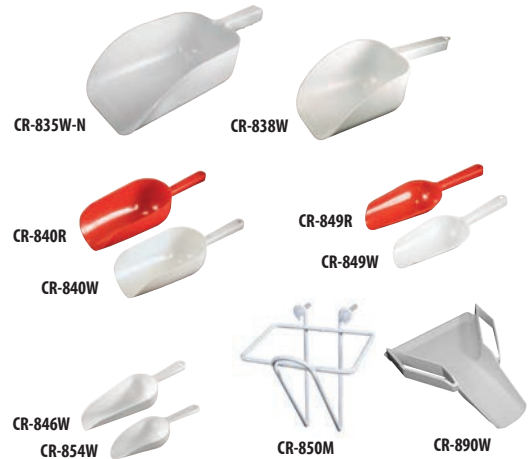

BAR ORGANIZERS, NAPKIN HOLDERS & BAR RAIL MATS

SCOOPS & SCOOP HOLDERS

Variety of heavy duty polystyrene, polyethylene and polycarbonate including some NSF approved. All MADE IN USA.