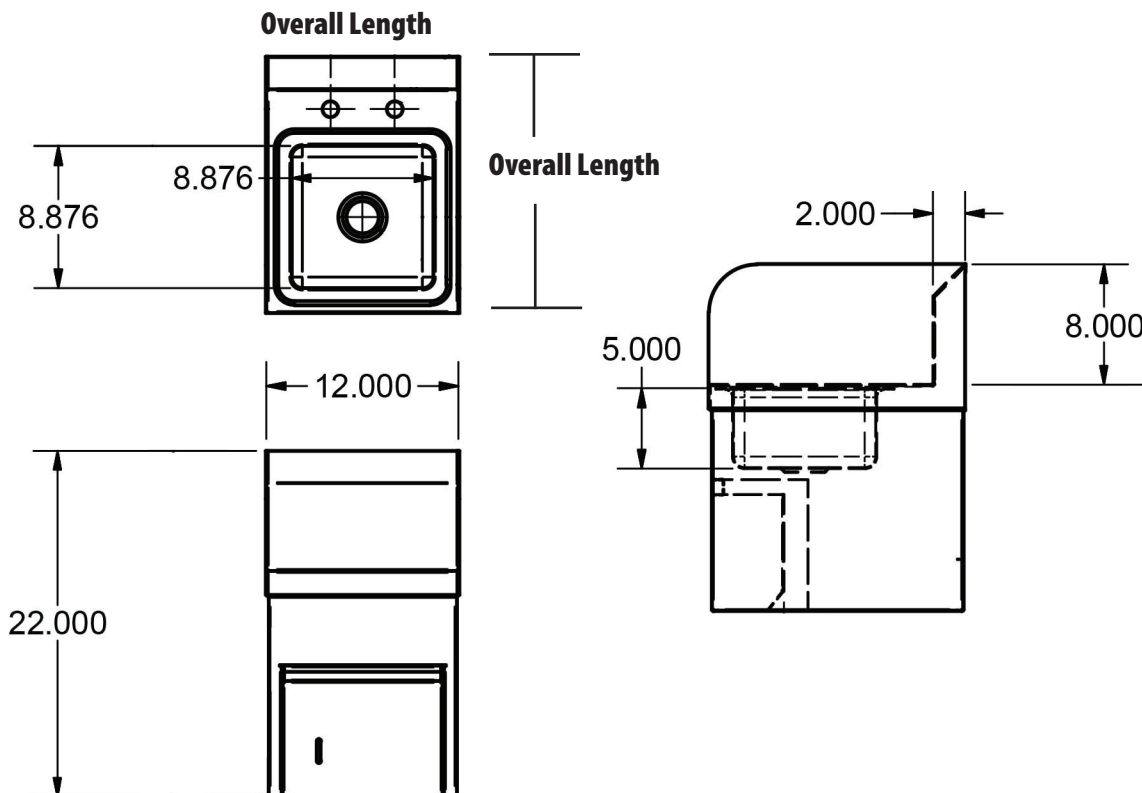

## Features:

- Wall Mounting Hardware Included
- BKDR-2 Basket Drain Included
- Integrated Towel Dispenser

## Material:

- 20 Gauge, T-304 Stainless Steel

## Options:

- Upgraded Faucets
- Other Plumbing Accessories - Call For Details

Part Number	Unit Size (l x w)	Bowl Dim. (l x w x d)	Faucet / Spout Mounting	Included Faucet	Drain Size	Product Weight (lbs)
BKHS-D-SS-SKTS	12" x 16"	9" x 9" x 5"	4" O.C. Deck	-	1 7/8"	32.00
BKHS-D-SS-SKTS-P-G	12" x 16"	9" x 9" x 5"	4" O.C. Deck	BKD-3G-G	1 7/8"	33.50