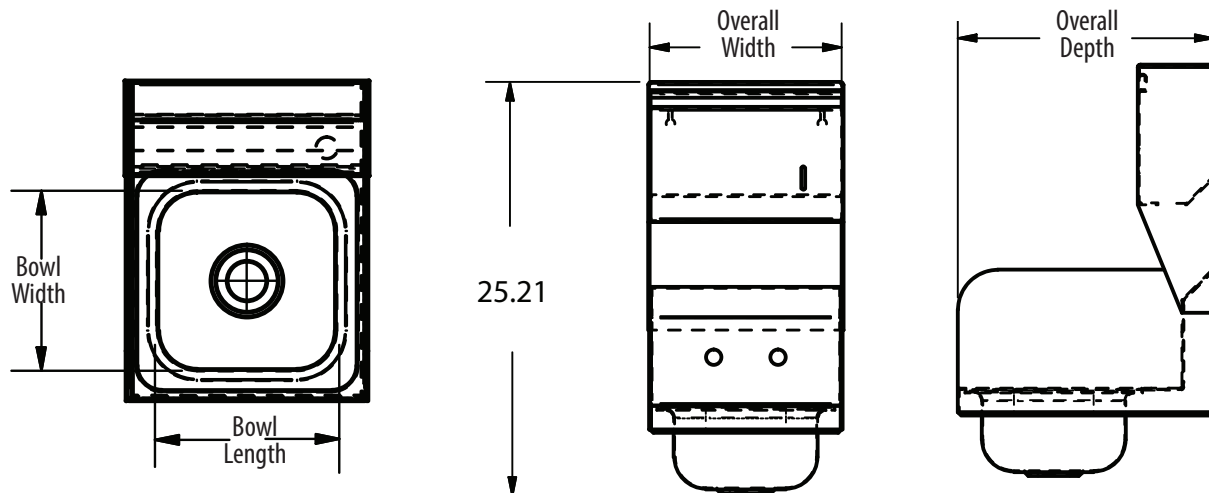

9" x 9" Space Saver Hand Sinks w/ Towel Dispenser

Stainless Steel Hand Sinks

Use your smart phone to scan the above QR code to visit our website:
www.bk-resources.com

Certifications:

Features:

- Wall Mounting Hardware Included
- Drain Included
- Marine Edge
- Accommodates 4" O.C. Faucets
- Accommodates BK-MFPT "C" Fold Towels
- Includes Soap Dispenser

Material:

- T-304 Stainless Steel

Options:

- Upgraded Faucets
- Other Plumbing Accessories - Call For Details

Part Number	Unit Size (l x w)	Bowl Dim. (l x w x d)	Faucet / Spout Mounting	Side Splash	Included Faucet	Drain Size	Product Weight (lbs)
BKHS-W-SS-SS-TD	12" x 16"	9" x 9" x 5"	4" O.C. Splash	Dual	-	1 7/8"	22.50
BKHS-W-SS-SS-TD-P-G	12" x 16"	9" x 9" x 5"	4" O.C. Splash	Dual	BKF-HSPT-6-G	1 7/8"	24.50