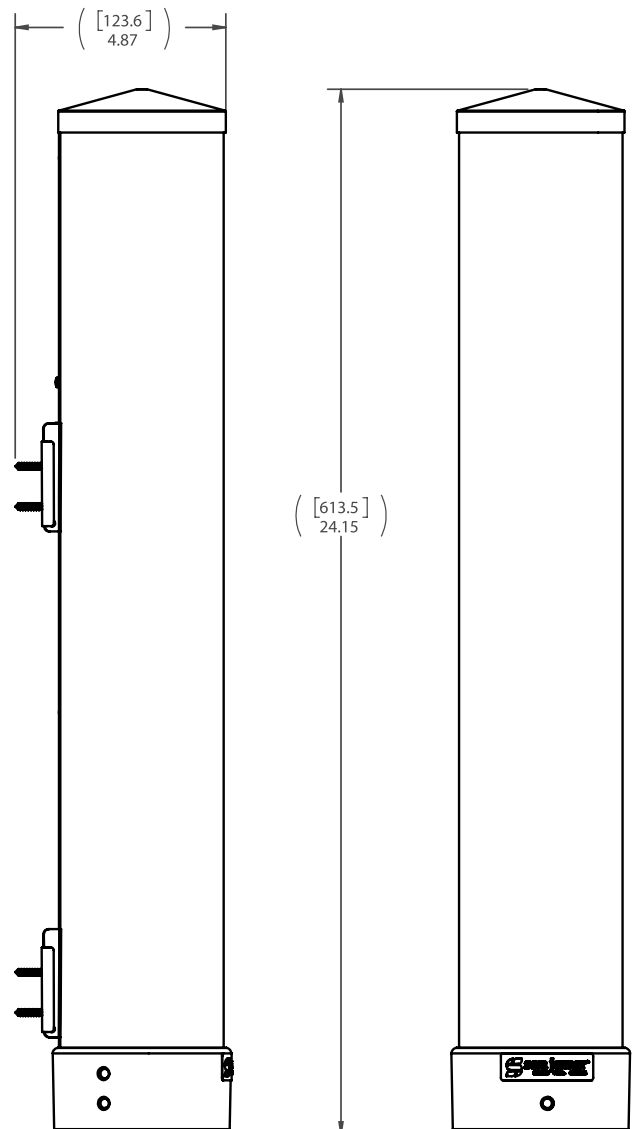

TECHNICAL DATA SHEET

Stainless Steel Cup Dispensers – Pull Type

Product Code:

C3200P: Small size

C3400P: Medium size

C3500P: Large size

Construction: 26-gauge stainless steel

Dimensions (H x D):

C3200P: 24.15" x 4.87" (614 x 124 mm)

C3400P: 24.13" x 5.40" (613 x 137 mm)

C3500P: 24.12" x 5.62" (613 x 162 mm)

Cup Rim Diameter Range:

C3200P: 2.22" – 3.19" (56 – 81 mm)

C3400P: 2.75" – 3.875" (70 – 98 mm)

C3500P: 4.00" – 4.875" (101 – 124 mm)

Mounting Configuration:

Wall-Mounting with included brackets & screws

Approximate Cup Size:

C3200P: 6 – 10 oz. (177 – 300 ml)

C3400P: 12 – 24 oz. (350 – 710 ml)

C3500P: 36 – 46 oz. (950 – 1360 ml)

Tube length: 23.50" (597 mm)

Tube Diameter:

C3200P: 4.12" (105 mm)

C3400P: 4.62" (118 mm)

C3500P: 5.62" (143 mm)

Weight:

C3200P: 2.10 lbs.

C3400P: 2.40 lbs.

C3500P: 2.95 lbs.

Replacement Parts:

C3200P: C3222AXC (Metal Lid Cover – small)

C3400P: C3422XC (Metal Lid Cover – medium)

C3500P: C3522XC (Metal Lid Cover – large)

All Dispensers: C3025EZ (adjustment locking screw),
C927EZ (male wall bracket), C521EZ (female wall bracket),
C754APL (female wall bracket with screws)

C3400P

C3200P

See additional specs on reverse side.