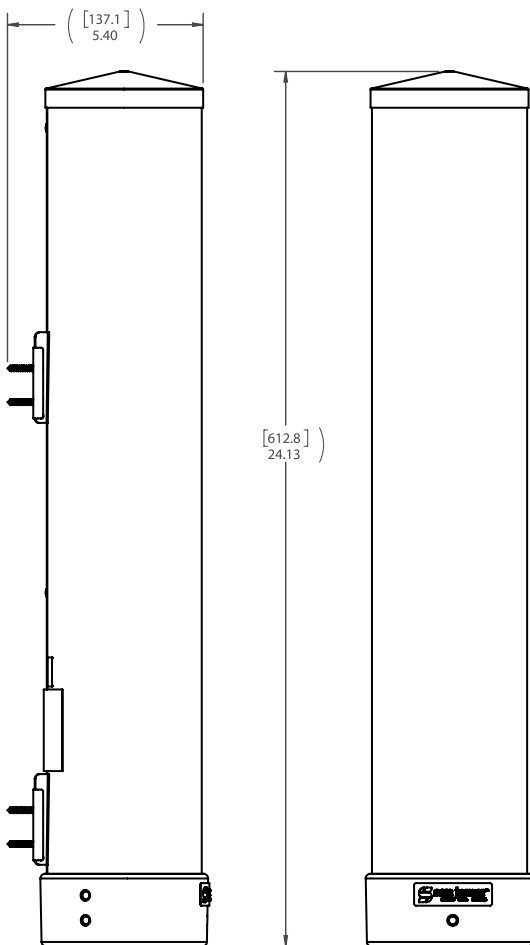

C3200P: 24.15" x 4.87" (614 x 124 mm)

C3400P: 24.13" x 5.40" (613 x 137 mm)

C3500P: 24.12" x 5.62" (613 x 162 mm)

Cup Rim Diameter Range:

C3200P: 2.22" – 3.19" (56 – 81 mm)

C3400P: 2.75" – 3.875" (70 – 98 mm)

Tube length: 23.50" (597 mm)

Tube Diameter:

C3200P: 4.12" (105 mm)

C3400P: 4.62" (118 mm)

C3500P: 5.62" (143 mm)

Weight:

C3200P: 2.10 lbs.

C3400P: 2.40 lbs.

C3500P: 2.95 lbs.

Replacement Parts:

C3200P: C3222AXC (Metal Lid Cover – small)

C3400P: C3422XC (Metal Lid Cover – medium)

C3500P: C3522XC (Metal Lid Cover – large)

All Dispensers: C3025EZ (adjustment locking screw),
C927EZ (male wall bracket), C521EZ (female wall bracket),
C754APL (female wall bracket with screws)

C3400P

C3200P

See additional specs on reverse side.

TECHNICAL DATA SHEET

Stainless Steel Cup Dispensers – Pull Type

C3400P

C3400P

C3500P