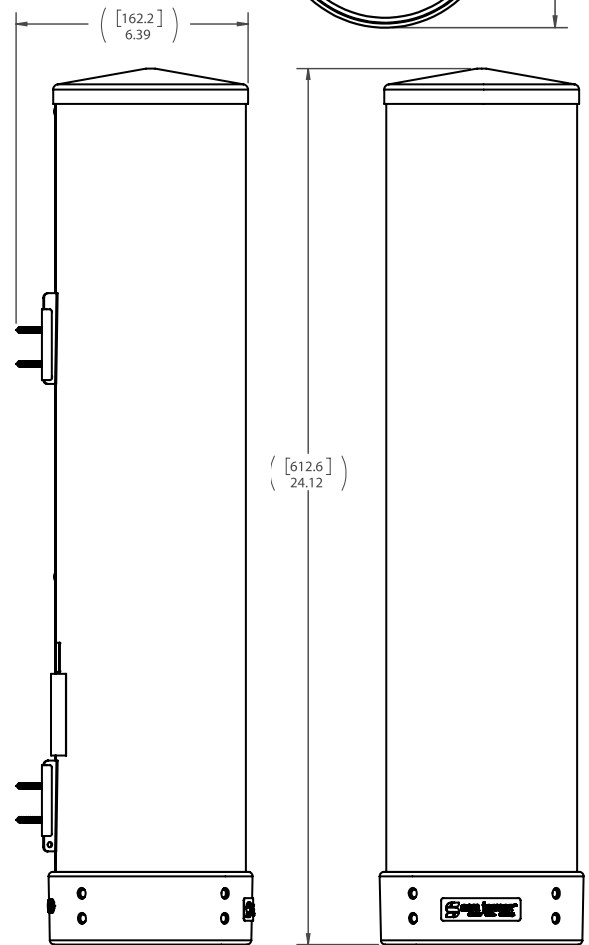

C3200P: 24.15" x 4.87" (614 x 124 mm)

C3400P: 24.13" x 5.40" (613 x 137 mm)

C3500P: 24.12" x 5.62" (613 x 162 mm)

Cup Rim Diameter Range:

C3200P: 2.22" – 3.19" (56 – 81 mm)

C3400P: 2.75" – 3.875" (70 – 98 mm)

Tube length: 23.50" (597 mm)

Tube Diameter:

C3200P: 4.12" (105 mm)

C3400P: 4.62" (118 mm)

C3500P: 5.62" (143 mm)

Weight:

C3200P: 2.10 lbs.

C3400P: 2.40 lbs.

C3500P: 2.95 lbs.

Replacement Parts:

C3200P: C3222AXC (Metal Lid Cover – small)

C3400P: C3422XC (Metal Lid Cover – medium)

C3500P: C3522XC (Metal Lid Cover – large)

All Dispensers: C3025EZ (adjustment locking screw),
C927EZ (male wall bracket), C521EZ (female wall bracket),
C754APL (female wall bracket with screws)

C3400P

C3200P

See additional specs on reverse side.

TECHNICAL DATA SHEET

Stainless Steel Cup Dispensers – Pull Type

C3400P

C3400P

C3500P