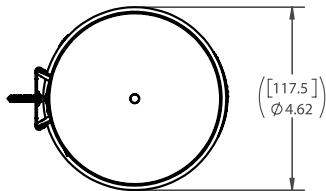

C3200P: 24.15" x 4.87" (614 x 124 mm)

C3400P: 24.13" x 5.40" (613 x 137 mm)

C3500P: 24.12" x 5.62" (613 x 162 mm)

Cup Rim Diameter Range:

C3200P: 2.22" – 3.19" (56 – 81 mm)

C3400P: 2.75" – 3.875" (70 – 98 mm)

Tube length: 23.50" (597 mm)

Tube Diameter:

C3200P: 4.12" (105 mm)

C3400P: 4.62" (118 mm)

C3500P: 5.62" (143 mm)

Weight:

C3200P: 2.10 lbs.

C3400P: 2.40 lbs.

C3400P

C3200P

See additional specs on reverse side.

TECHNICAL DATA SHEET

Stainless Steel Cup Dispensers – Pull Type

C3400P

C3400P

C3500P