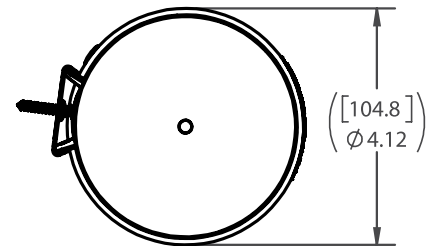

TECHNICAL DATA SHEET

Stainless Steel Cup Dispensers – Pull Type

Product Code:

C3200P: Small size

C3400P: Medium size

C3500P: Large size

Construction: 26-gauge stainless steel

Dimensions (H x D):

C3200P: 24.15" x 4.87" (614 x 124 mm)

C3400P: 24.13" x 5.40" (613 x 137 mm)

C3500P: 24.12" x 5.62" (613 x 162 mm)

Cup Rim Diameter Range:

C3200P: 2.22" – 3.19" (56 – 81 mm)

C3400P: 2.75" – 3.875" (70 – 98 mm)

C3500P: 4.00" – 4.875" (101 – 124 mm)

Mounting Configuration:

Wall-Mounting with included brackets & screws

Approximate Cup Size:

C3200P: 6 – 10 oz. (177 – 300 ml)

C3400P: 12 – 24 oz. (350 – 710 ml)

C3500P: 36 – 46 oz. (950 – 1360 ml)

Tube length: 23.50" (597 mm)

Tube Diameter:

C3200P: 4.12" (105 mm)

C3400P: 4.62" (118 mm)

C3500P: 5.62" (143 mm)

Weight:

C3200P: 2.10 lbs.

C3400P: 2.40 lbs.

C3500P: 2.95 lbs.

Replacement Parts:

C3200P: C3222AXC (Metal Lid Cover – small)

C3400P: C3422XC (Metal Lid Cover – medium)

C3500P: C3522XC (Metal Lid Cover – large)

All Dispensers: C3025EZ (adjustment locking screw),
C927EZ (male wall bracket), C521EZ (female wall bracket),
C754APL (female wall bracket with screws)

C3400P

C3200P

See additional specs on reverse side.