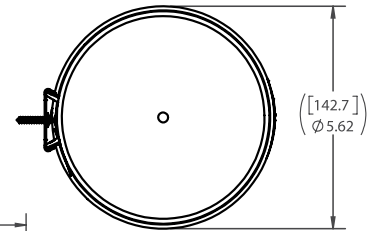

C3200P: 24.15" x 4.87" (614 x 124 mm)

C3400P: 24.13" x 5.40" (613 x 137 mm)

C3500P: 24.12" x 5.62" (613 x 162 mm)

Cup Rim Diameter Range:

C3200P: 2.22" – 3.19" (56 – 81 mm)

C3400P: 2.75" – 3.875" (70 – 98 mm)

Tube length: 23.50" (597 mm)

Tube Diameter:

C3200P: 4.12" (105 mm)

C3400P: 4.62" (118 mm)

C3500P: 5.62" (143 mm)

Weight:

C3200P: 2.10 lbs.

C3400P: 2.40 lbs.

C3400P

C3200P

See additional specs on reverse side.

TECHNICAL DATA SHEET

Stainless Steel Cup Dispensers – Pull Type

C3400P

C3400P

C3500P