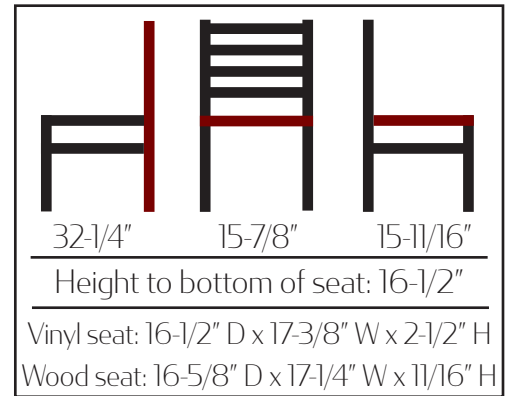

- Premium black powder coat wrinkle finish
- 1.2mm steel frame
- 1-1/4" steel tubing
- 100% welded frame
- Non-marring glides (GL2160-WHITE is standard - other options are available but charged additional)
- Seat ships unattached - simple seat attachment required
- Weight: 15 lbs
- Frame load capacity: 300 lbs
- Stackable: No
- *Also available in stationary and swivel barstool*