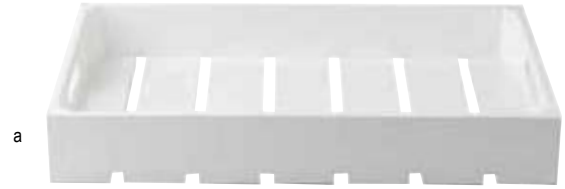

BUFFET & CATERING

Risers & Displays

Item #	Description	Min Order	List Price (\$)
DISPLAY CRATES			
a.	CRATE11W Full Size, White, 20¾ x 12¾ x 2¾"	1 ea	75.36 ea
	CRATE11 Full Size, Acacia, 20¾ x 12¾ x 2¾"	1 ea	75.36 ea
	CRATE114 Full Size, Acacia, 20¾ x 12¾ x 4¾"	1 ea	106.68 ea
	CRATE116 Full Size, Acacia, 20¾ x 12¾ x 6¾"	1 ea	150.70 ea
	CRATE11BK Full Size, Black, 20¾ x 12¾ x 2¾"	1 ea	75.36 ea
b.	CRATE114BK Full Size, Black, 20¾ x 12¾ x 4¾"	1 ea	106.68 ea
c.	CRATE12W Half Size, White, 12¾ x 10¾ x 2¾"	1 ea	48.94 ea
	CRATE12 Half Size, Acacia, 12¾ x 10¾ x 2¾"	1 ea	48.94 ea
	CRATE124 Half Size, Acacia, 12¾ x 10¾ x 4¾"	1 ea	80.24 ea
	CRATE12BK Half Size, Black, 12¾ x 10¾ x 2¾"	1 ea	48.94 ea
d.	CRATE13W Third Size, White, 12¾ x 6¾ x 2¾"	1 ea	33.28 ea
	CRATE13 Third Size, Acacia, 12¾ x 6¾ x 2¾"	1 ea	33.28 ea
	CRATE136 Third Size, Acacia, 12¾ x 6¾ x 6¾"	1 ea	72.94 ea
	CRATE13BK Third Size, Black, 12¾ x 7 x 2¾"	1 ea	33.28 ea
e.	CRATE14W Fourth Size, White, 10¾ x 6¾ x 2¾"	1 ea	29.36 ea
	CRATE14 Fourth Size, Acacia, 10¾ x 6¾ x 2¾"	1 ea	29.36 ea
SERVING & DISPLAY TRAYS			
f.	CRATESB11 Full Size, Solid Bottom, Acacia 20¾ x 12¾ x 2¾"	1 ea	75.36 ea
	CRATESB11BK Full Size, Solid Bottom, Acacia 20¾ x 12¾ x 2¾"	1 ea	75.36 ea

Designed to fit standard sized food pans

GASTRONORM DISPLAY CRATES & TRAYS

High quality designs that bring a rustic, yet contemporary, feel to your serving presentation

- These trays bring a refined rustic feel to your serving presentation
- Designed to fit standard full, half, third or fourth size food pans
- Serving & Display Trays feature solid plank bottom and handles for convenient use
- Full size crate fits standard 12 x 18" placemats

Solid wood construction and reinforced corners

Handles for convenient transporting