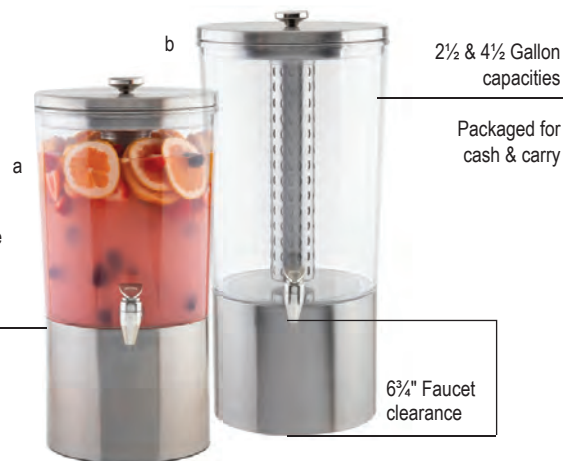

UPSCALE

Serve bulk beverages with our Upscale Beverage Dispensers. Each dispenser features a Tritan® reservoir with brushed Stainless Steel lid and base. Available in multiple capacities.

- Durable BPA-Free Tritan® Reservoir
- Removable Stainless Steel ice core and infuser tube
- Hand wash recommended

An update to the traditional beverage dispenser with a new modern straight wall design