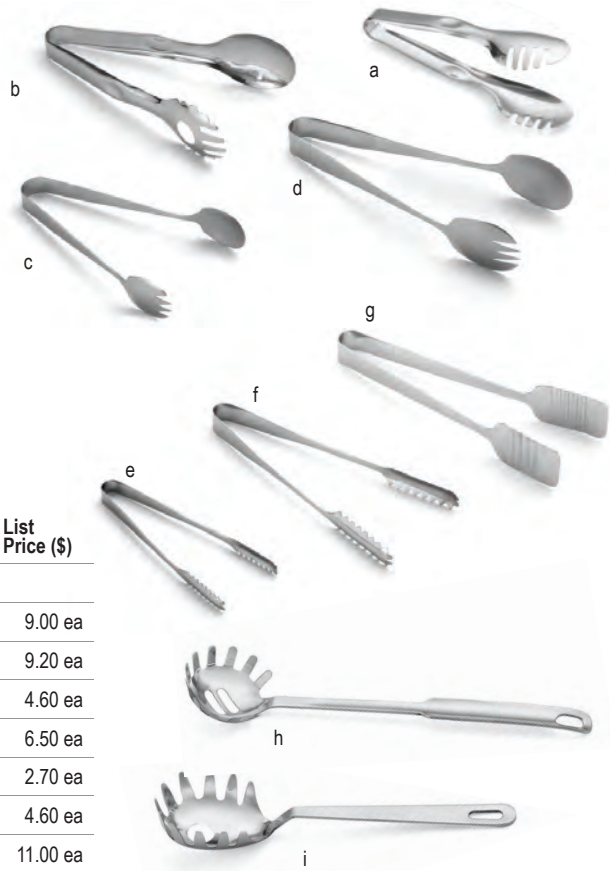

TONGS & PASTA GRABBERS

Item #	Description	Min Order/ Case Pack	List Price ($)
TONGS—STAINLESS STEEL			
a.	4401 8¾" Pasta Tongs	1 ea / 12 ea	9.00 ea
b.	4402 8¾" Tongs	1 ea / 12 ea	9.20 ea
c.	4403 7½" Tongs	1 ea / 12 ea	4.60 ea
d.	4404 9½" Tongs	1 ea / 12 ea	6.50 ea
e.	4405 6½" Tongs	1 ea / 12 ea	2.70 ea
f.	4406 8½" Tongs	1 ea / 12 ea	4.60 ea
g.	4407 9½" Flat Tongs	1 ea / 12 ea	11.00 ea
GRABBERS—STAINLESS STEEL			
h.	20110 13" Pasta Grabber, Round Bowl	1 ea / 12 ea	10.50 ea
i.	2068 10½" Pasta Grabber, Oval Bowl	1 ea / 12 ea	10.00 ea