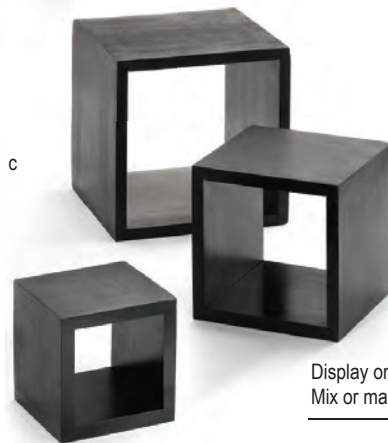

Display on or in risers
Mix or match sets