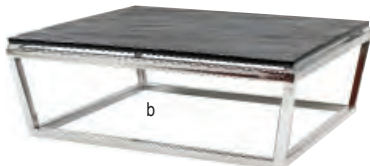

Item	Description	Min Order/Case Pack	List Price ($)
STAINLESS STEEL			
21000	Full Size, Short, 20¾ x 12¾ x 3¾"	1 ea / 8 ea	60.00 ea
21001	Full Size, Tall, 20¾ x 12¾ x 7¼"	1 ea / 4 ea	65.00 ea
b. 21002	Half Size, Short, 12¾ x 10½ x 3¾"	1 ea / 12 ea	50.00 ea
21003	Half Size, Tall, 12¾ x 10½ x 7¼"	1 ea / 6 ea	55.00 ea
c. 21004	Third Size, Short, 12¾ x 6¾ x 3¾"	1 ea / 18 ea	40.00 ea
21005	Third Size, Tall, 12¾ x 6¾ x 7¼"	1 ea / 12 ea	45.00 ea
d. 21006	Half Long, Short, 20½ x 6¾ x 4¾"	1 ea / 12 ea	50.00 ea
e. 21007	Half Long, Tall, 20½ x 6¾ x 7¼"	1 ea / 6 ea	55.00 ea

Crate / Tray to Riser Cross Reference:

Riser	Fits
21000/21001	MG1(DW & WM), M4033_ , SS4033, CRATE11(BK), (W), (SB), (SBBK)
21002/21003	MG2(DW & WM), M4005_ , SS4005, CRATE12(BK), (W), (SB), (SBBK)
21004/21005	MG3(DW & WM), M4027_ , SS4027, CRATE13(BK), (W), (SB), (SBBK)
21006/21007	MGL2(DW & WM), M4017_ , SS4017

Can be used with our melamine trays (left) MGL2 Frostone Black Slate, see page 68 or our display crates (above) CRATE12, see page 74.