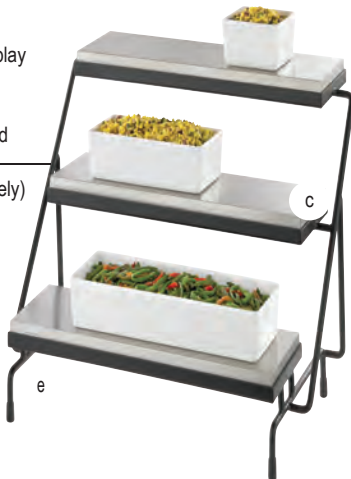

3-Tiered Half Long Cooling Display
(CW40309C) Includes:
(3) Half Long Cooling Plates
and Black Powder Coated Stand

(Components also sold separately)

3-Tiered Half Size Cooling Display
(CW40309B) Includes:
(3) Half Size Cooling Plates
and Black Powder Coated Stand

(Components also sold separately)