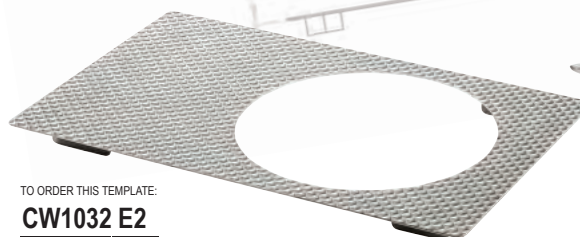

FINISHES
STAINLESS STEEL FINISHES
FOR HOT COOK AND SERVE
SIX FINISH OPTIONS ABOVE