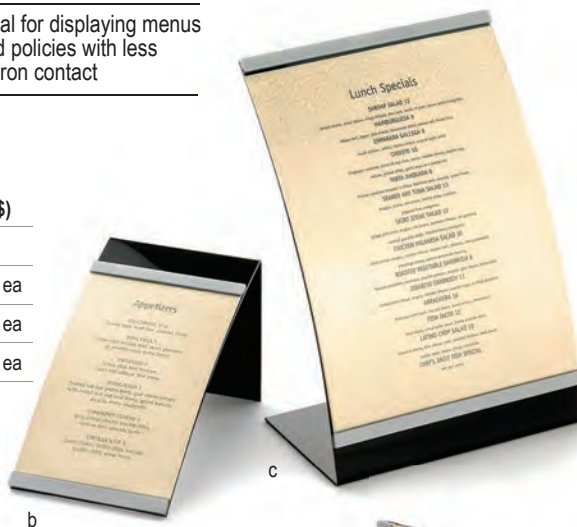

CURVED MENU HOLDERS

Item #	Description	Min Order/ Case Pack	List Price ($)
ACRYLIC			
b. AS57	5½ x 8½ x 4" (Fits a 5½ x 8½ Sheet)	1 ea / 24 ea	16.00 ea
c. AS811	11¼ x 8½ x 4½" (Fits a 8½ x 11 Sheet)	1 ea / 12 ea	26.00 ea
d. AS46	4 x 4½ x 7" (Fits a 4 x 6" Sheet)	1 ea / 24 ea	11.00 ea

Ideal for displaying menus and policies with less patron contact

b

c

STAINLESS STEEL CARD HOLDERS

Item #	Description	Min Order/ Case Pack	List Price ($)	
STAINLESS STEEL				
e. 795	Bullet Card Holder, 2 x ½"	1 ea / 100 ea	4.00 ea	
f. RCH21	Card Holder, 2 x 1¼"	1 ea / 6 ea	5.00 ea	
	RCH41	Card Holder, 4 x 1"	1 ea / 6 ea	6.80 ea
g. RCW41	Wavy Card Holder, 3¾ x 1½ x ¾"	1 ea / 6 ea	7.00 ea