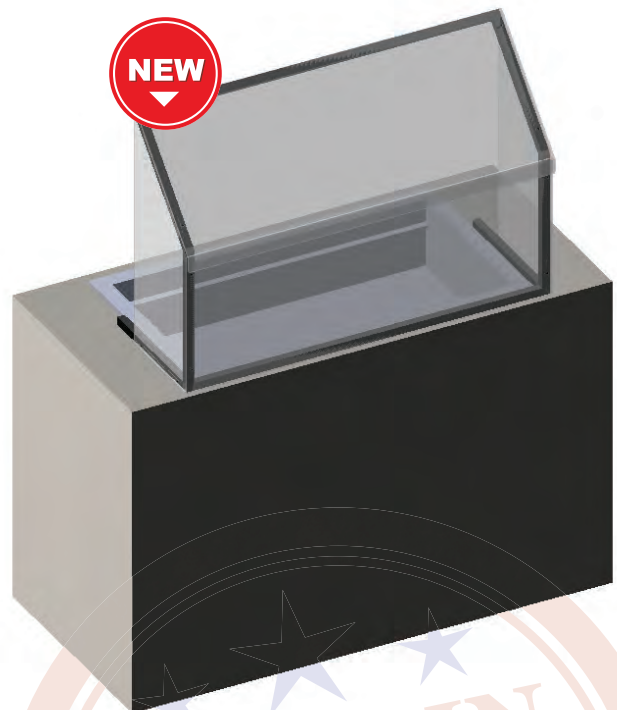

Item #	Description	Min Order/ Case Pack	List Price ($)
COLLAPSIBLE METAL FRAME SAFETY SHIELDS FOR COLD WELLS			
CW2WELLSHIELD	▶ 34¾ x 32¼ x 17¼", 2 Well Shield	1 ea	700.00
c. CW3WELLSHIELD	▶ 48½ x 32¼ x 17¼", 3 Well Shield	1 ea	855.00
CW4WELLSHIELD	▶ 62 x 32¼ x 17¼", 4 Well shield	1 ea	895.00

Custom styles and sizes available. Contact your TableCraft Rep for a quote.