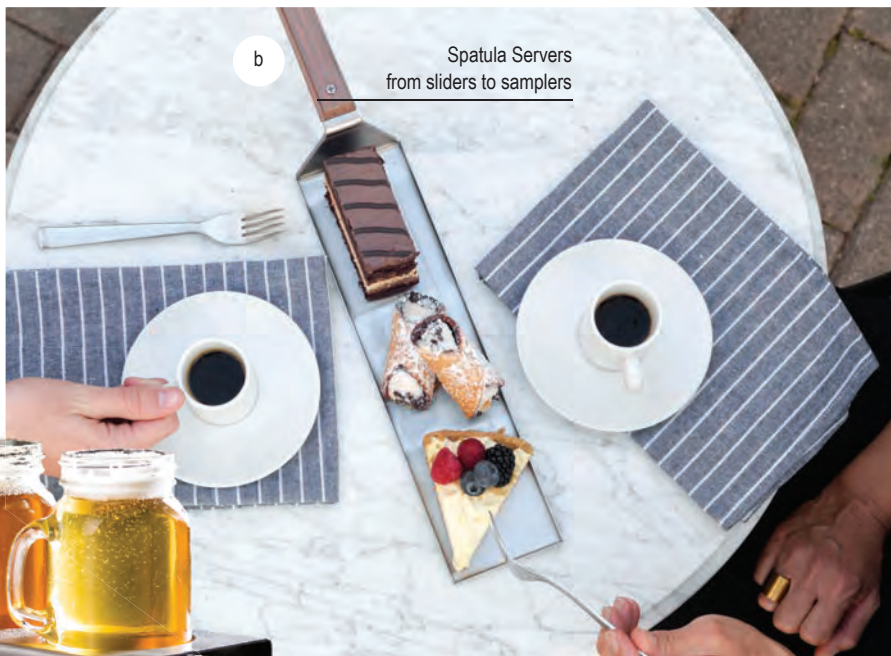

b

Spatula Servers
from sliders to samplers