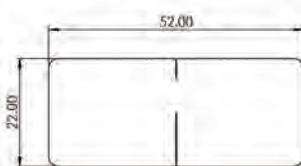

Item #	Description	Min Order/ Case Pack	List Price ($)
BOOTH SHIELDS			
CWACRB48	▶ Booth Safety Shield, 48 x 12 x 30" (1/4" Thickness)	1 ea	415.00 ea
CAFETERIA SHIELDS			
CWACRT72	▶ Cafeteria Safety Shield, 72 x 48 x 24" (1/4" Thickness)	1 ea	975.00 ea

Custom styles and sizes available. Contact your TableCraft Rep for a quote.