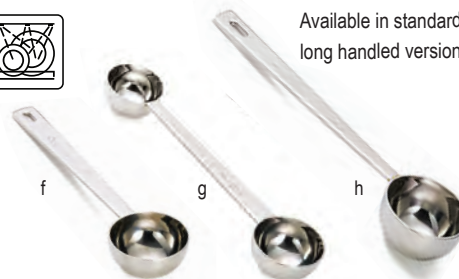

COFFEE SCOOPS

Available in standard or long handled versions

f

g

h

Item #	Description	Capacity	Min Order/Case Pack	List Price ($)
HOTTLES—GLASS, PLASTIC COLLAR & COVER				
a.	B3650 Black Hottle & Cover, Glass & Plastic	10 oz	24 ea	3.10 ea
	B3650X Black Hottle, Glass	10 oz	24 ea	3.00 ea
b.	BT3650 Black Cover, Plastic	-	12 ea	0.50 ea
GOOSENECK TEAPOT—STAINLESS STEEL				
c.	GN10 Teapot, 6¼ x 3 x 4"	10 oz	1 ea / 12 ea	13.00 ea
FROTHING CUPS—STAINLESS STEEL				
	*2014 Cup	14 oz	1 ea / 12 ea	14.00 ea
	2024 Cup	24 oz	1 ea / 12 ea	17.50 ea
d.	2036 Cup	36 oz	1 ea / 12 ea	22.80 ea
BELL CREAMERS—STAINLESS STEEL				
	2303 Creamer	3 oz	1 ea / 12 ea	3.60 ea
e.	2305 Creamer	5 oz	1 ea / 12 ea	4.80 ea
	2308 Creamer	8 oz	1 ea / 12 ea	6.90 ea
	2312 Creamer	12 oz	1 ea / 12 ea	9.00 ea
COFFEE SCOOPS—STAINLESS STEEL				
	401 Scoop	1 Tbsp	1 ea / 12 ea	4.50 ea
f.	402 Scoop	2 Tbsp	1 ea / 12 ea	5.50 ea
g.	403 Combo Scoop	1&2 Tbsp	1 ea / 12 ea	7.50 ea
	40400 8½" Long Handle Scoop	1/2 Tbsp	1 ea / 12 ea	6.00 ea
h.	40401 8¾" Long Handle Scoop	1 Tbsp	1 ea / 12 ea	6.50 ea
	40402 9" Long Handle Scoop	2 Tbsp	1 ea / 12 ea	7.00 ea
COFFEE SHAKER SET—STAINLESS STEEL				
i.	*758X 3-Piece Coffee Shaker Set (Cinnamon, Cocoa & Nutmeg Shakers, Storage Caps, Chrome Plated Metal Rack)	(3) 6 oz	1 ea / 6 ea	53.46 ea
j.	*759X 4-Piece Coffee Shaker Set (Cinnamon, Cocoa, Nutmeg & Vanilla Shakers, Storage Caps, Chrome Plated Metal Rack)	(4) 6 oz	1 ea / 6 ea	72.02 ea
INDIVIDUAL COFFEE SHAKERS—STAINLESS STEEL & PLASTIC				
k.	754 Cinnamon Shaker w/Storage Cap	6 oz	1 ea / 12 ea	12.24 ea
l.	755 Cocoa Shaker w/Storage Cap	6 oz	1 ea / 12 ea	12.24 ea
m.	756 Nutmeg Shaker w/Storage Cap	6 oz	1 ea / 12 ea	12.24 ea
n.	757 Vanilla Shaker w/Storage Cap	6 oz	1 ea / 12 ea	12.24 ea

* Replacement storage caps available, see parts section, page 280.

COFFEE SHAKER SET