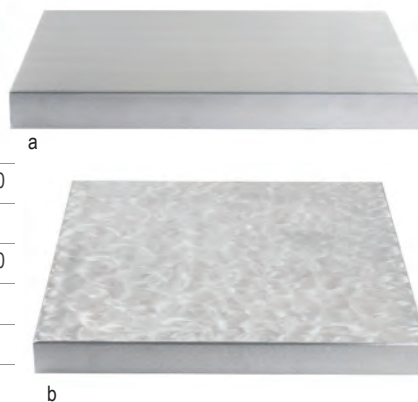

SQUARE & RECTANGULAR TABLETOP COVERS

13 GAUGE ALUMINUM

- Lightweight and easy to clean for a more convenient set-up and tear-down
- Two-piece designed tabletop covers for added flexibility
- Available in a variety of finishes

BUFFET & CATERING
TABLETOP COVERS

Item #	Description	Min Order/ Case Pack	Aluminum Finish ($)	Color Coated ($)
RECTANGULAR TABLETOPS—13 GAUGE ALUMINUM, FINISHED OR COATED				
a. CWAL2430_	24 x 30 x 2 3/4", (1-piece)	1 ea	365.00 ea	—
CWAL2448_	24 x 48 x 2 3/4", (1-piece)	1 ea	415.00 ea	—
CWAL2472_	24 x 72 x 2 3/4", (2-piece), fits 6' table	1 ea	560.00 ea	—
CWAL2496_	24 x 96 x 2 3/4", (2-piece), fits 8' table	1 ea	630.00 ea	—
CWAL3048_	30 x 48 x 2 3/4", (1-piece), fits 4' table	1 ea	430.00 ea	—
CWAL6_	30 x 72 x 2 3/4", (2-piece), fits 6' table	1 ea	660.00 ea	768.00
CWAL61	30 x 72 x 2 3/4", (1-piece), fits 6' table	1 ea	740.00 ea	—
CWAL8_	30 x 96 x 2 3/4", (2-piece), fits 8' table	1 ea	730.00 ea	914.00
CWAL81	30 x 96 x 2 3/4", (1-piece), fits 8' table	1 ea	810.00 ea	—
SQUARE TABLETOPS—13 GAUGE ALUMINUM, FINISHED OR COATED				
b. CWAL2424_	24 x 24 x 2 3/4", (1-piece)	1 ea	345.00 ea	—
CWAL3030_	30 x 30 x 2 3/4", (1-piece)	1 ea	385.00 ea	—
CWAL3636_	36 x 36 x 2 3/4", (1-piece)	1 ea	415.00 ea	—

*Choose finish and coating, where applicable

ROUND TABLETOP COVERS

11 GAUGE ALUMINUM

- Lightweight and easy to clean for a more convenient set-up and tear-down

Item #	Description	Min Order/ Case Pack	Aluminum Finish ($)	Color Coated ($)
ROUND TABLETOPS—11 GAUGE ALUMINUM, FINISHED OR COATED				
c. CWALC24_	24" dia x 1"	1 ea	342.00 ea	—
CWALC3_	30" dia x 1"	1 ea	350.00 ea	400.00 ea
CWALC36_	36" dia x 1"	1 ea	377.00 ea	—

*Choose finishes and coating, where applicable