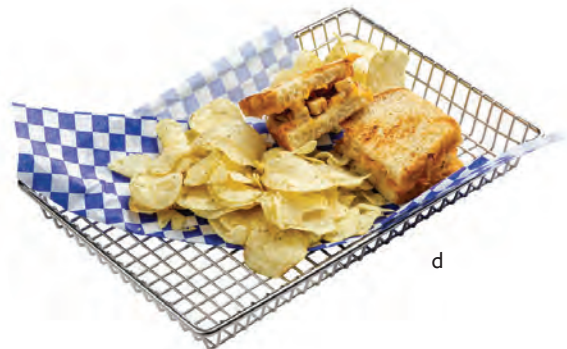

- For use with paper or fabric liners
- Heavy gauge Stainless Steel wire construction
- Stackable for easy storage and transport

a

b

c

d

Item #	Description	Min Order/ Case Pack	List Price (\$)
SERVING BASKETS—STAINLESS STEEL			
a. 10521	▶ Rectangular Basket, 9¼ x 6¼ x 1½"	1 ea / 12 ea	15.00 ea
b. 10522	▶ Square Basket, 9¾ x 9¾ x 1½"	1 ea / 12 ea	16.00 ea
c. 10523	▶ Rectangular Basket, 14¼ x 6¾ x 1½"	1 ea / 12 ea	18.00 ea
d. 10524	▶ Rectangular Basket, 12 x 8 x 1½"	1 ea / 12 ea	18.00 ea