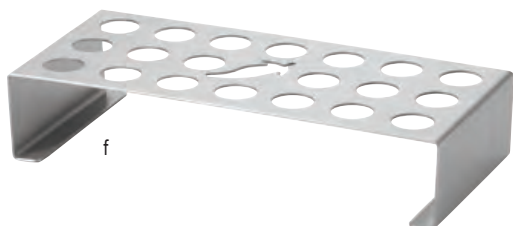

Item	Description	Min Order/ Case Pack	List Price ($)
DCH27	Chrome Plated Metal, Holds 27 Cones, 16¾ x 7 x 7"	1 ea / 6 ea	25.00 ea
c. DCH27BK	Black Powder Coated Metal, Holds 27 Cones, 16¾ x 7 x 7"	1 ea / 6 ea	24.00 ea
d. 10030	Black Powder Coated Steel & Acacia, Holds 6 Cones / K-Cups, 7¾ x 7¾ x 9¾"	1 ea / 12 ea	14.40 ea
e. 10031	Black Powder Coated Steel & Acacia, Holds 12 Cones / K-Cups, 10 x 10 x 13½"	1 ea / 12 ea	20.00 ea
f. *BBQ3500	Cone Holder/Chili Pepper Roaster, Stainless Steel, Holds 20 Cones, 11 x 5"	6 ea	18.00 ea