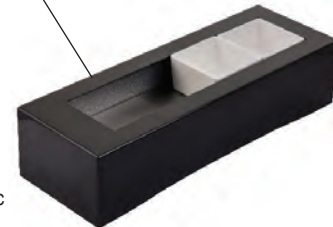

*Choose finish and coating.

make it modular

Creating your own work station is as easy as 1-2-3 or more!

PROFESSIONAL
BAKEWARE
BY
TABLECRAFT

BUFFET & CATERING
MODULAR ACTION STATIONS

Induction Cooktop pairs well with our Tri-Ply Round Fry Pans, see page 42. Shown here with our CW7018.