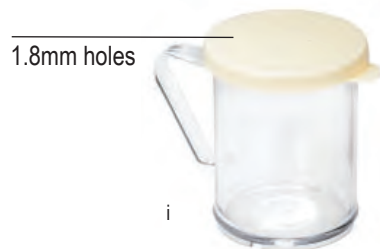

ICING SPATULAS

Item #	Description	Min Order/ Case Pack	List Price ($)
ICING SPATULAS—STAINLESS STEEL WITH WHITE POLYPROPYLENE HANDLE			
a. 4206	6" Blade	1 ea / 12 ea	3.16 ea
b. 4208	8" Blade	1 ea / 12 ea	3.26 ea
c. 4210	10" Blade	1 ea / 12 ea	3.92 ea
d. 4212	12" Blade	1 ea / 12 ea	4.86 ea
e. 4214	14" Blade	1 ea / 12 ea	5.60 ea

DREDGES

i

Item #	Description	Capacity	Min Order/ Case Pack	List Price ($)
ALUMINUM				
f. H158	Dredge with Handle (not dishwasher safe)	10 oz	1 ea	2.98 ea
STAINLESS STEEL				
g. 159	Dredge	10 oz	1 ea / 12 ea	3.82 ea
h. H159	Dredge with Handle	10 oz	1 ea / 12 ea	5.02 ea
REPLACEMENT PARTS & ACCESSORIES				
159T	Stainless Steel Top for 159 & H159		1 ea / 12 ea	1.66 ea
COPOLYMER JARS, POLYETHYLENE LIDS				
i. 166A	Salt & Pepper Lid, Beige	10 oz	12 ea	4.00 ea
166B	Fine Ground Lid, Green	10 oz	12 ea	4.00 ea
166C	Medium Ground Lid, Rose	10 oz	12 ea	4.00 ea
166D	Cheese Lid, Yellow	10 oz	12 ea	4.00 ea
166F	Dredge Set (Beige, Rose & Yellow Lids), Polybagged	(3) 10 oz	12 ea	5.80 ea