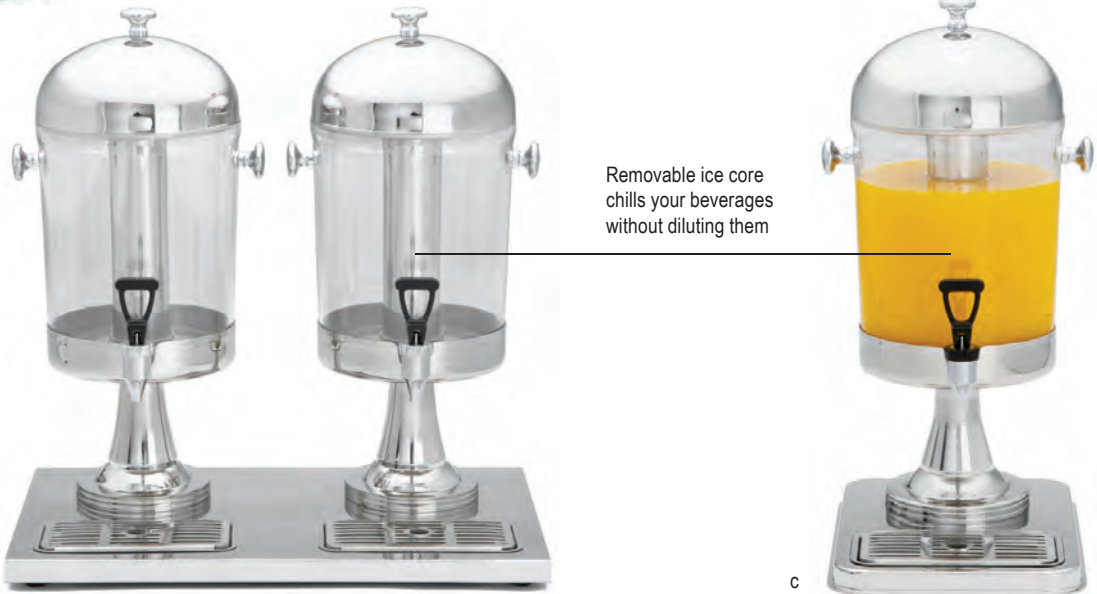

Scan code to view our video on our contactless faucets

Features push bar contact-free faucets (70F)

a

A simple way to offer a variety of drinks in a limited serving area

DUAL

- Perfect addition to your breakfast buffet
- Includes a removable reservoir with built-in drainable ice chamber to keep drinks cool

PREMIUM

- An elegant addition to your buffet display
- Available in a single or double reservoir option

COMMERCIAL

- Heavy duty Tomlinson® fast-flow faucet to keep your drink station moving
- Vertical profile allows for serving versatility even in crowded buffet lines

b

c

d

Space-saving design with offset handles for easy maneuverability

Item #	Description	Capacity	Min Order/Case Pack	List Price ($)
DUAL BEVERAGE DISPENSERS—STAINLESS STEEL, POLYCARBONATE				
a. 70	Double, 12 x 13³/₈ x 23" (5¹/₂" faucet clearance)	(2) 1.5 Gal	1 ea	668.00 ea
REPLACEMENT PARTS & ACCESSORIES				
70F	Faucet for 70, Chrome Plated Metal, Contact-free	-	1 ea	48.26 ea
PREMIUM BEVERAGE DISPENSERS—STAINLESS STEEL, POLYCARBONATE				
b. 72	Double, 22 x 13³/₄ x 21" (5¹/₂" faucet clearance)	(2) 2 Gal	1 ea	667.00 ea
c. 71	Single, 10¹/₄ x 13³/₈ x 22³/₄" (5¹/₂" faucet clearance)	2 Gal	1 ea	345.00 ea
REPLACEMENT PARTS & ACCESSORIES				
71F	Faucet for 71 & 72, Chrome Plated Metal	-	1 ea / 50 ea	37.00 ea
COMMERCIAL BEVERAGE DISPENSERS—STAINLESS STEEL				
d. 1958	Single, 13¹/₂ x 9³/₈ x 21¹/₄" (7³/₈" faucet clearance)	3 Gal	1 ea	267.00 ea
REPLACEMENT PARTS & ACCESSORIES				
952F	Heavy Duty Tomlinson® Faucet Assembly for 1958, 1959, Polypropylene	-	1 ea	31.00 ea

* For more information on replacement parts, see page 278