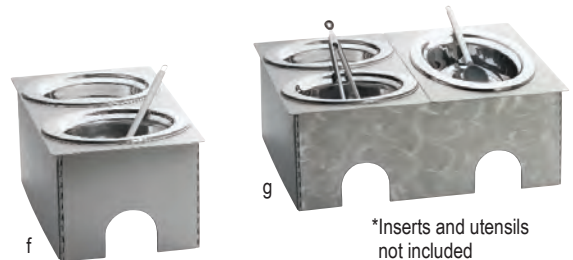

*Inserts and utensils not included