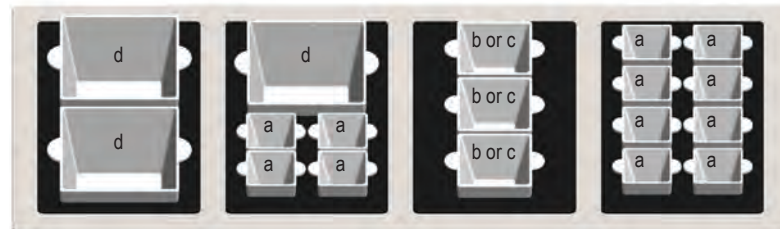

CW5102

CW5104

CW5106

CW5110

COUNTRY KITCHEN COLLECTION™

COLD FOOD TEMPLATES

- Templates designed to fit within NSF-7 cold wells
- Enables you to keep food within the recommended safe zone
- Ideal solution for when you need to lower the serving vessels below the air curtain
- Templates dimensions: 12¾ X 21¼" SINGLE WELL