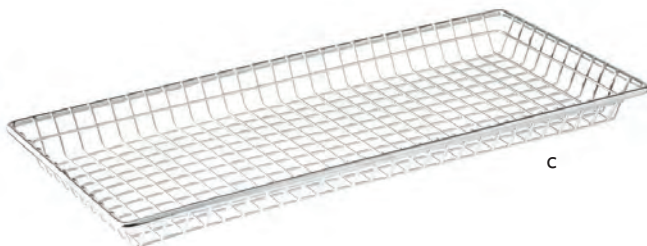

more than a **bread**ing basket

WIRE SERVING BASKETS IN STAINLESS STEEL

Stainless Steel Wire Baskets aren't just for breading! Our baskets are a great way to serve entrees, bread and sides while adding a casual touch to your serving presentation.

- For use with paper or fabric liners
- Heavy gauge Stainless Steel wire construction
- Stackable for easy storage and transport

a

b

c

d

Item #	Description	Min Order/ Case Pack	List Price ($)
SERVING BASKETS—STAINLESS STEEL			
a. 10521	▶ Rectangular Basket, 9¼ x 6¼ x 1½"	1 ea / 12 ea	15.00 ea
b. 10522	▶ Square Basket, 9¾ x 9¾ x 1½"	1 ea / 12 ea	16.00 ea
c. 10523	▶ Rectangular Basket, 14¼ x 6¾ x 1½"	1 ea / 12 ea	18.00 ea
d. 10524	▶ Rectangular Basket, 12 x 8 x 1½"	1 ea / 12 ea	18.00 ea