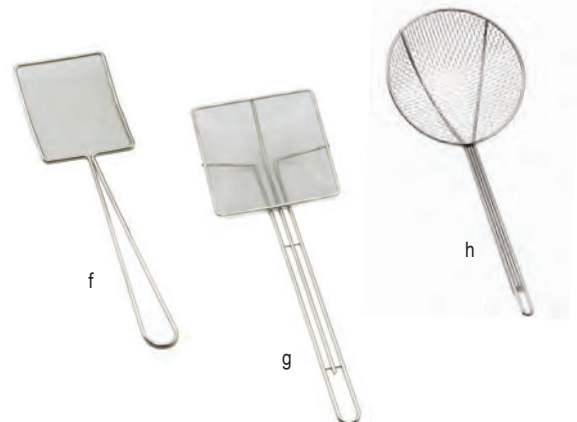

SKIMMERS

Item #	Description	Min Order/ Case Pack	List Price ($)
SKIMMERS—NICKEL PLATED STEEL			
e.	2409 9" Round, Spiral Wire, 21½" Length	1 ea / 12 ea	9.60 ea
f.	2675 5¼ x 6" Rectangular, Fine Mesh, 18" Length	1 ea / 12 ea	5.88 ea
g.	2677 6½" Square, Fine Mesh, 20½" Length	1 ea / 12 ea	7.20 ea
h.	3306 6" Round, Square Mesh, 19" Length	1 ea / 12 ea	7.30 ea