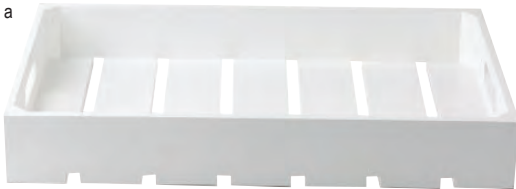

White crates (above) shown with Stainless Steel reversible risers, see page 80.

Designed to fit standard sized food pans

Handles for convenient transporting

GASTRONORM DISPLAY CRATES

High quality designs that bring a rustic, yet contemporary, feel to your serving presentation