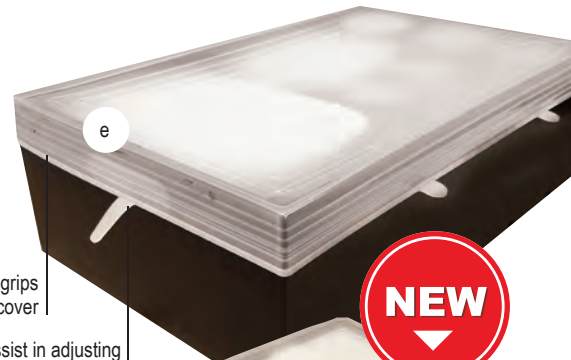

service with a style

FOOD BOX DISPLAY CRATES

Natural Acacia crates to fit food boxes are the perfect addition to your buffet line for serving beverages or single serve jars!

- Food Box Crates fit all standard size food boxes
  - Full size food boxes: (18 x 26") up to 6" deep
  - Half size food boxes: (12 x 18") up to 6" deep
- Coordinates with our existing Gastronom Food Pan Display Crates

Item #	Description	Min Order/ Case Pack	List Price ($)
ACACIA WOOD FOOD BOX DISPLAY CRATES			
a. 300100	Full Size, 27½ x 19½ x 7¾"	1 ea	170.00 ea
b. 300101	Half Size, 19¼ x 13¾ x 7¾"	1 ea	120.00 ea

GASTRONORM SERVING & DISPLAY TRAYS

- These trays bring a refined rustic feel to your serving presentation
- Designed to fit standard full or half size food pans
- Features solid plank bottom and handles for convenient use
- Full size crate fits standard 12 x 18" placemats

Item #	Description	Min Order/ Case Pack	List Price ($)
ACACIA WOOD			
c. CRATESB11	Full Size, Solid Bottom, 20½ x 12¾ x 2¾"	1 ea / 8 ea	48.00 ea
CRATESB12	Half Size, Solid Bottom, 12¾ x 10¾ x 2¾"	1 ea / 8 ea	34.00 ea
BLACK PAINTED WOOD			
CRATESB11BK	Full Size, Solid Bottom, 20½ x 12¾ x 2¾"	1 ea / 8 ea	48.00 ea
d. CRATESB12BK	Half Size, Solid Bottom, 12¾ x 10¾ x 2¾"	1 ea / 8 ea	34.00 ea

GASTRONORM CRATE COVERS

These silicone covers are great for storage and transporting of our full and half size crates.

- Translucent feature allows for easy identification of contents
- Extremely pliable

Item #	Description	Min Order/ Case Pack	List Price ($)
SILICONE GASTRONORM CRATE COVERS			
e. 10776	▶ Full Size Crate Cover 20½ x 12½ x 1¾"	1 ea / 6 ea	22.00 ea
10777	▶ Half Size Crate Cover 12¾ x 10½ x 1¾"	1 ea / 6 ea	16.00 ea

e

Silicone covers ribbed design grips to edge of crate to secure cover

Integrated tabs assist in adjusting fit and release cover from position