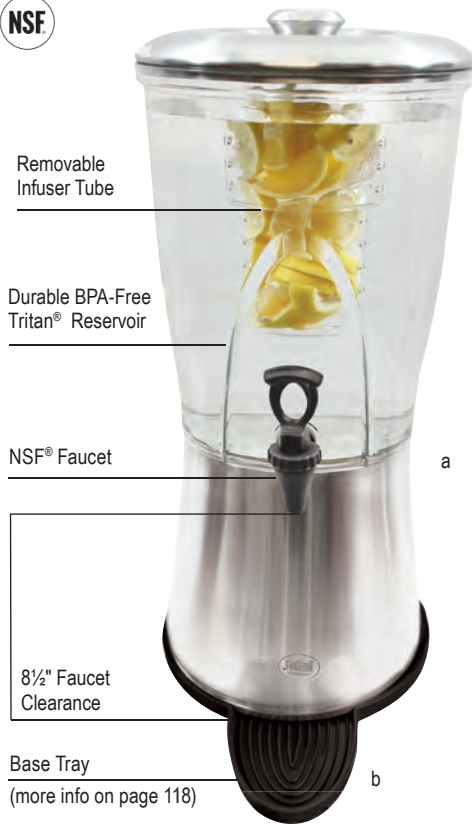

COLD BEVERAGE DISPENSERS

SILHOUETTE™

NSF