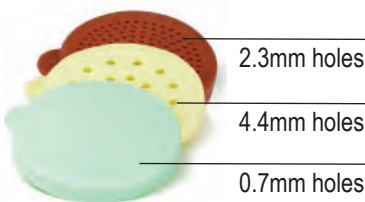

Item #	Description	Capacity	Min Order/ Case Pack	List Price ($)
ALUMINUM				
f. H158	Dredge with Handle (not dishwasher safe)	10 oz	1 ea	2.98 ea
STAINLESS STEEL				
g. 159	Dredge	10 oz	1 ea / 12 ea	3.82 ea
h. H159	Dredge with Handle	10 oz	1 ea / 12 ea	5.02 ea
REPLACEMENT PARTS & ACCESSORIES				
159T	Stainless Steel Top for 159 & H159		1 ea / 12 ea	1.66 ea
COPOLYMER JARS, POLYETHYLENE LIDS				
i. 166A	Salt & Pepper Lid, Beige	10 oz	12 ea	4.00 ea
166B	Fine Ground Lid, Green	10 oz	12 ea	4.00 ea
166C	Medium Ground Lid, Rose	10 oz	12 ea	4.00 ea
166D	Cheese Lid, Yellow	10 oz	12 ea	4.00 ea
166F	Dredge Set (Beige, Rose & Yellow Lids), Polybagged	(3) 10 oz	12 ea	5.80 ea