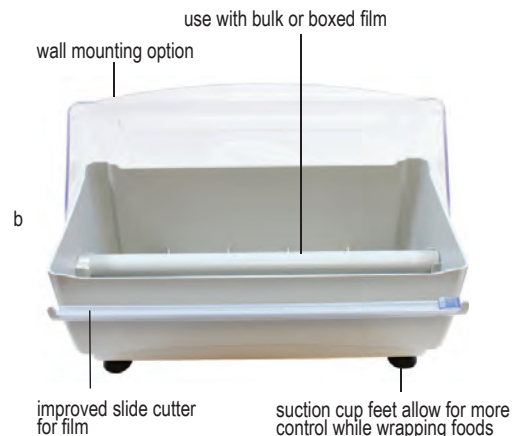

Item	Description	Min Order/ Case Pack	List Price ($)
RAPID WRAP™ DISPENSER-ABS PLASTIC			
b. RWS12	16½ x 9¾ x 9¼" Dispenser, fits 12" Film Rolls	1 ea	52.00 ea
REPLACEMENT PARTS & ACCESSORIES			
RWS12SRB	Slide Cutter for RWS12	1 ea / 44 ea	5.00 ea

US PATENT NO. D781,066S
For more information on replacement parts, see page 278