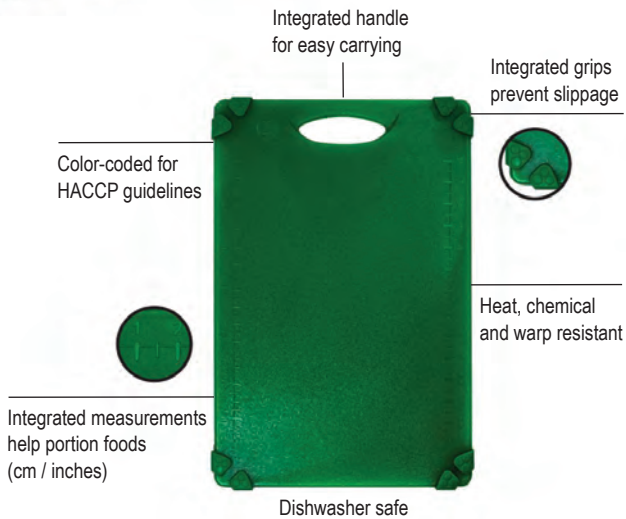

Item #	Description	Min Order/ Case Pack	List Price ($)
GRIPPY CUTTING BOARDS—POLYPROPYLENE WITH TPE GRIPS			
12 x 18 x 1/2"			
CBG1218AWH	White	1 ea / 6 ea	20.00 ea
CBG1218AGN	Green	1 ea / 6 ea	20.00 ea
CBG1218ARD	Red	1 ea / 6 ea	20.00 ea
CBG1218AYL	Yellow	1 ea / 6 ea	20.00 ea
CBG1218ABL	Blue	1 ea / 6 ea	20.00 ea
CBG1218ABR	Brown	1 ea / 6 ea	20.00 ea
CBG1218APK4	12 x 18", Pack of 4, Includes: (1 ea of White, Green, Yellow, Red)	1 pk	80.00 pk
CBG1218APK6	12 x 18", Pack of 6, Includes: (1 ea of White, Green, Yellow, Red, Blue, Brown)	1 pk	120.00 pk
15 x 20 x 1/2"			
CBG1520AWH	White	1 ea / 6 ea	26.00 ea
CBG1520AGN	Green	1 ea / 6 ea	26.00 ea
CBG1520ARD	Red	1 ea / 6 ea	26.00 ea
CBG1520AYL	Yellow	1 ea / 6 ea	26.00 ea
CBG1520ABL	Blue	1 ea / 6 ea	26.00 ea
CBG1520ABR	Brown	1 ea / 6 ea	26.00 ea
CBG1520APK4	15 x 20", Pack of 4, Includes: (1 ea of White, Green, Yellow, Red)	1 pk	110.00 pk
CBG1520APK6	15 x 20", Pack of 6, Includes: (1 ea of White, Green, Yellow, Red, Blue, Brown)	1 pk	160.00 pk
18 x 24 x 1/2"			
CBG1824AWH	White	1 ea / 6 ea	39.00 ea
CBG1824AGN	Green	1 ea / 6 ea	39.00 ea
CBG1824ARD	Red	1 ea / 6 ea	39.00 ea
CBG1824AYL	Yellow	1 ea / 6 ea	39.00 ea
CBG1824ABL	Blue	1 ea / 6 ea	39.00 ea
CBG1824ABR	Brown	1 ea / 6 ea	39.00 ea
CBG1824APK4	18 x 24", Pack of 4, Includes: (1 ea of White, Green, Yellow, Red)	1 pk	164.00 pk
CBG1824APK6	18 x 24", Pack of 6 Includes: (1 ea of White, Green, Yellow, Red, Blue, Brown)	1 pk	248.00 pk

HACCP chart & stickers included in kits