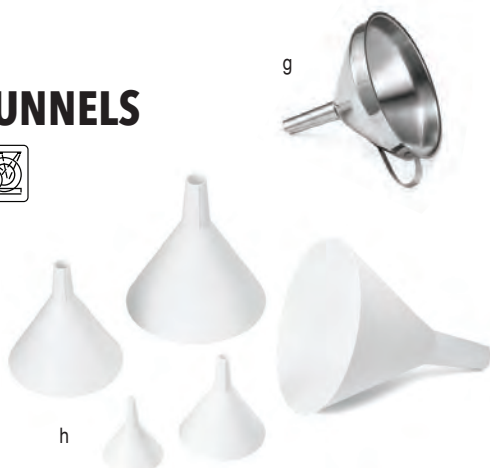

Item #	Description	Min Order/ Case Pack	List Price ($)
PANCAKE RING—NON-STICK COATED STEEL, VINYL HANDLE †			
a. PCR8	8¼" dia (Length with Handle 12½")	2 ea	11.22 ea
4 EGG RING—NICKEL PLATED FRAME, NON-STICK RING COATING †			
b. 1240	4 Egg Ring, 4" dia, 9½ x 15½ x 3¾"	1 ea / 2 ea	23.36 ea
MEAT TENDERIZERS—CAST ALUMINUM †			
c. 3005	Double-Sided, Flatten or Tenderize	1 ea / 36 ea	12.80 ea
d. 3016	Wood Handle, 4-Sided Flatten or Tenderize	1 ea / 12 ea	20.60 ea
STEAK WEIGHTS—CAST ALUMINUM OR CAST IRON, WOOD HANDLES †			
e. 3004	Cast Aluminum, 4¼ x 8¼"	1 ea / 12 ea	13.42 ea
f. 3033	Cast Iron, 4¼ x 8¼"	1 ea / 12 ea	13.60 ea
FUNNELS—STAINLESS STEEL OR WHITE PLASTIC			
g. 1410	4" dia Stainless Steel	1 ea / 12 ea	14.88 ea
h. 5	White Plastic Funnel Set, Includes: 2", 3", 4", 5" and 6" dia	1 ea / 12 ea	11.00 ea
TICKET HOLDERS—ALUMINUM			
5512	12¼ x 1 x 2¼"	2 ea	6.28 ea
i. 5518	18 x 1 x 2¼"	2 ea	9.12 ea
5524	24 x 1 x 2¼"	2 ea	12.90 ea
5536	36 x 1 x 2¼"	2 ea	18.20 ea
5548	48 x 1 x 2¼"	2 ea	25.74 ea
5560	60 x 1 x 2¼"	2 ea	32.20 ea
5572	72 x 1 x 2¼"	2 ea	39.98 ea

† Hand wash only

MEAT TENDERIZERS

- Cast aluminum option features coarse teeth and a smooth side
- Wooden handle option features one side coarse and the other fine teeth

STEAK WEIGHTS

FUNNELS

TICKET HOLDER

- Glass marble design for easy sliding
- Essential addition to all busy service areas
- Wide range of sizes available