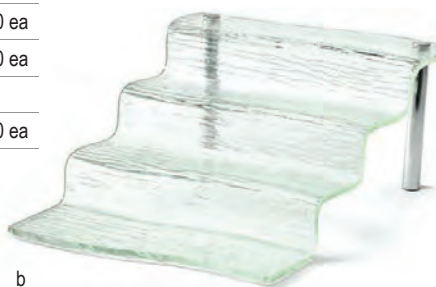

CRISTAL COLLECTION™

- The look of glass without the risk of breakage
- Textured finish for a sleek, modern look
- Perfect for indoor and outdoor events

Item #	Description	Capacity	Min Order/ Case Pack	List Price ($)
RISERS-ACRYLIC				
a. A11	3 Pc Riser Set, Half Moon, 21½ x 11 x 2", 23½ x 12 x 4", 25½ x 13 x 6"		1 set / 4 set	268.00 set
b. AW4	Four Step Waterfall, 15¼ x 12 x 6¼"		1 ea / 8 ea	86.00 ea
AW5	Five Step Waterfall, 16½ x 21 x 6¼"		1 ea / 6 ea	120.00 ea
c. ARL3	3 Pc Riser Set, Straight Legs, 16 x 5½ x 1", 16 x 5¼ x 3", 16 x 5¼ x 5"		1 set / 8 set	64.00 set
TRAYS-ACRYLIC				
A1613	Rectangular, 16½ x 13"		1 ea / 4 ea	49.00 ea
A1915	Rectangular, 19½ x 15¼"		1 ea / 2 ea	64.00 ea
BOWLS-ACRYLIC				
d. AB10	Square, 10¼ x 10¼ x 5"	3¾ qt	1 ea / 4 ea	56.00 ea
AB14	Square, 14 x 14 x 5"	6¾ qt	1 ea / 2 ea	74.00 ea
TUB-ACRYLIC				
e. AT2012	Rectangular, 20 x 12 x 6"	18 qt	1 ea	136.00 ea

b