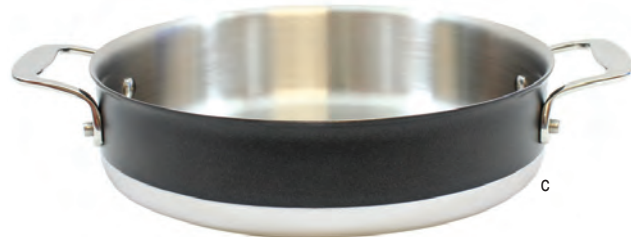

COLORED TRI-PLY COOKWARE

**HOT HOLDING
COLORED
TRI-PLY
UP TO 500°F**

a

Heavy-duty, riveted ergonomic handles for easy transportation and placement

Tri-ply construction promotes even heat distribution for induction and conventional oven cooking

Durable coated surface available in red or black

COLORED TRI-PLY COLORS

*BK

*R

TO ORDER:

CW2030 BK
ITEM NUMBER COLOR

Item	Description	Capacity	Min Order/ Case Pack	List Price (\$)
TRI-PLY COOKWARE—STAINLESS STEEL, ALUMINUM, COATED				
a.	CW2030_ Roast Pan, 11½ x 9¾ x 2½"	3½ qt	1 ea / 6 ea	150.00 ea
	CW2032_ Roast Pan, 14½ x 11¾ x 2½" (Not Induction Ready)	6 qt	1 ea / 4 ea	198.00 ea
b.	CW7002_ Sauce Pot w/ 2 Handles, 6¾ x 6¾ x 3¾"	2 qt	1 ea / 8 ea	98.00 ea
	CW7004_ Sauce Pot w/ 2 Handles, 7¾ x 7¾ x 4½"	3 qt	1 ea / 8 ea	118.00 ea
c.	CW7010_ Braiser w/ 2 Handles, 10 x 10 x 2½"	3 qt	1 ea / 6 ea	95.00 ea
18/8 STAINLESS STEEL LIDS				
	CW7002L Lid for CW7002, 6¾" dia		1 ea / 20 ea	16.00 ea
	CW7004L Lid for CW7004, 7¾" dia		1 ea / 20 ea	17.00 ea
	CW7008L Lid for CW7010 & CW7012, 9½" dia		1 ea / 10 ea	20.00 ea

b

c

TRI-PLY TABLETOP MINI SERVERS

- Bring style to your buffet or table service with these high quality and versatile mini servers
- From oven to table; cook and serve in the same dish
- 18/8 Stainless Steel interior, aluminum core, 18/0 Stainless Steel exterior