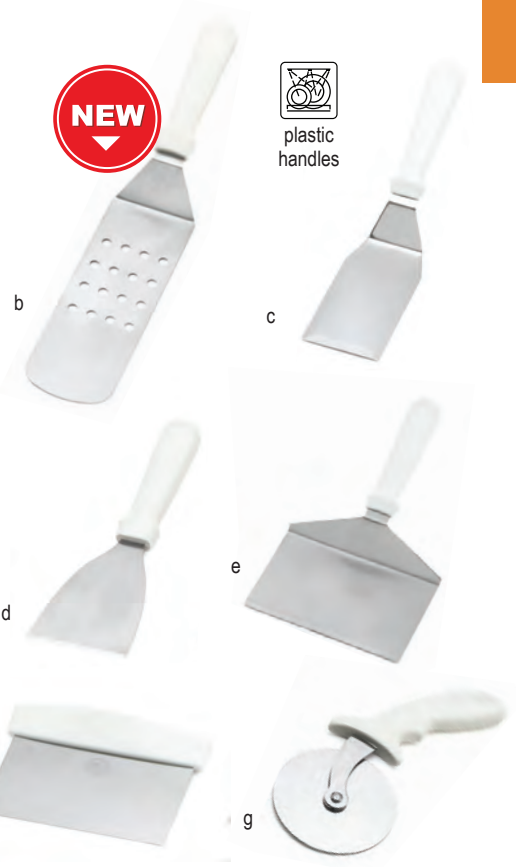

FOOD TURNERS & UTENSILS

Essential tools for cooking and prepping, on and off the grill! A range of items with either white plastic handles or wood riveted handles to suit your needs on the line.

Item #	Description	Min Order/ Case Pack	List Price ($)
FOOD TURNERS & UTENSILS—STAINLESS STEEL & POLYPROPYLENE			
WHITE PLASTIC HANDLE			
242W	11" Pie Server, 4¾" Blade	1 ea / 12 ea	2.90 ea
a. 4104W	▶ 9¾" Sandwich Spreader	1 ea / 24 ea	2.28 ea
b. 4100PW	▶ 14½" Turner with White Plastic Handle	1 ea / 12 ea	3.64 ea
c. 251W	11½" Turner, 5 x 2¾" Blade	1 ea / 12 ea	4.08 ea
d. 253W	9½" Scraper, 3" Blade	1 ea / 12 ea	3.12 ea
e. 461W	11", Wide Turner, 6¼ x 4½" Blade	1 ea / 12 ea	7.14 ea
4100W	15" Solid Turner, 7" Rounded Blade	1 ea / 12 ea	4.76 ea
f. 4103W	Dough Scraper, 6 x 3" Blade	1 ea / 12 ea	3.44 ea
g. 4106W	Pizza Wheel, 4" dia Blade	1 ea / 12 ea	5.92 ea
WOOD HANDLE (Hand wash recommended)			
h. 2003	11" Fish Turner, 6" Blade	1 ea / 12 ea	4.14 ea
i. 242	10" Pie Server, 4¾" Blade	12 ea	3.08 ea
254	8½" Scraper, 4" Blade	12 ea	4.88 ea
j. 10846	▶ 14½" Turner with Wood Handle	1 ea / 12 ea	4.74 ea
k. 4100S	14½" Solid Turner, 8" Rounded Blade	12 ea	6.40 ea
l. 451	13" Heavy Turner, 6 x 5" Blade	12 ea	15.42 ea

NEW

plastic handles