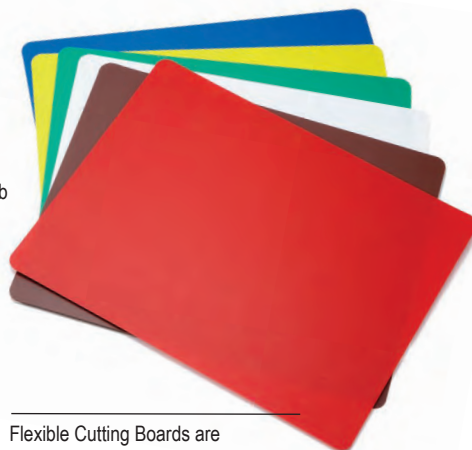

FLEXIBLE CUTTING BOARDS

- Assorted packs include (1) each of blue, green, brown, red, white and yellow

Item #	Description	Min Order/ Case Pack	List Price ($)
FLEXIBLE CUTTING BOARDS—POLYPROPYLENE			
12 x 18" (1.4 MM THICKNESS)			
b. FCB1218A	Assorted Colors	1 pk / 6 pk	26.06 pk
FCB1218W	White	1 pk / 6 pk	26.06 pk
15 x 20" (1.5 MM THICKNESS)			
FCB1520A	Assorted Colors	1 pk / 6 pk	35.60 pk
FCB1520W	White	1 ea / 6 ea	35.60 pk
18 x 24" (1.5 MM THICKNESS)			
FCB1824A	Assorted Colors	1 pk / 6 pk	52.54 pk
FCB1824W	White	1 ea / 6 ea	52.54 pk

b

Flexible Cutting Boards are lightweight, useful for outside catering events