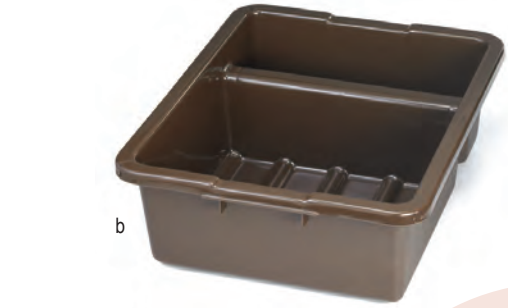

Item #	Description	Min Order/ Case Pack	List Price ($)
HEAVY DUTY BUS TUBS/TOTE BOXES			
HIGH DENSITY POLYETHYLENE, 21 X 17 X 7", 7½ GALLON			
1557B	Black	6 ea	14.30 ea
1557BR	Brown	6 ea	14.30 ea
a. 1557G	Gray	6 ea	14.30 ea
HEAVY DUTY DIVIDED BUS TUBS/TOTE BOXES			
HIGH DENSITY POLYETHYLENE, 21 X 17 X 7"			
1547B	Black	6 ea	17.60 ea
b. 1547BR	Brown	6 ea	17.60 ea
1547G	Gray	6 ea	17.60 ea
BUS TUBS/TOTE BOXES COVERS			
HIGH IMPACT POLYPROPYLENE, 21¼ X 16 X 1"			
c. 1531B	Black	12 ea	6.60 ea
1531BR	Brown	12 ea	6.60 ea
1531G	Gray	12 ea	6.60 ea
1531W	White	12 ea	6.60 ea
UNDERCOUNTER BUS TUBS			
HIGH DENSITY POLYETHYLENE, 20¾ X 12 X 6", 4 GALLON			
d. 1527G	Gray	12 ea	11.56 ea
FOOD STORAGE BOXES & COVERS			
HIGH DENSITY POLYETHYLENE, 21½ X 15¼" BOX			
e. 1529N	5" Box, Natural, 4 gal	12 ea	9.36 ea
1537N	7" Box, Natural, 6 gal	12 ea	9.00 ea
1531N	Cover, Natural	12 ea	6.60 ea
FREEZER STORAGE BOXES & COVERS			
HIGH DENSITY POLYETHYLENE, 21 X 16" BOX			
f. F1529	5" Freezer Box, Natural, 4 gal	12 ea	12.10 ea
F1537	7" Freezer Box, Natural, 6 gal	12 ea	13.20 ea
F1531	Freezer Cover, 22 x 16¼ x 1¼", Natural	12 ea	8.80 ea

HEAVY DUTY TUBS & TOTES

- Made from FDA approved material
- Safe workload up to 70lbs