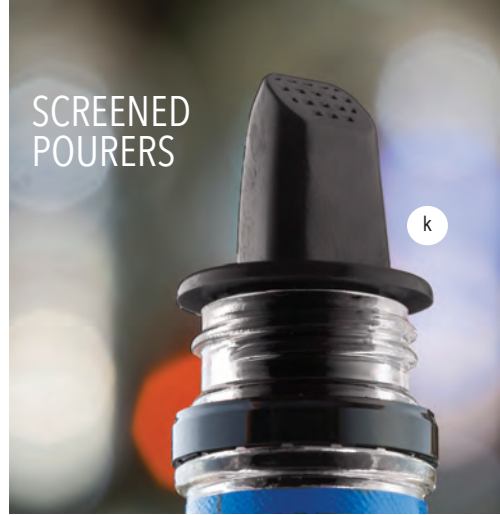

A built-in screen helps to keep fruit flies out of mixers & complies to food safety regulations

BAR SOLUTIONS

BARTENDING TOOLS

Item #	Description	Min Order/ Case Pack	List Price ($)
FREE FLOW POURERS—STAINLESS STEEL & PLASTIC††			
a.	330 Tapered Speed Pourer	12 ea / 60 ea	1.00 ea
b.	320A Jet Pourer	12 ea / 60 ea	1.60 ea
c.	320C Hinged Flip Cap Jet Pourer	12 ea / 60 ea	1.80 ea
d.	597P Weighted Flip Cap Pourer	12 ea / 60 ea	3.00 ea
e.	598P Hinged Flip Cap Speed Pourer Spout, Plastic Vent Tube	12 ea / 60 ea	2.00 ea
ECONOMY POURERS—CHROME PLATED ABS & PLASTIC††			
f.	670 Chrome Plated Spout, No Collar	12 ea / 144 ea	0.88 ea
g.	671 Chrome Plated Spout, Black Collar	12 ea / 144 ea	1.08 ea
	35C Clear Pourer	12 ea / 144 ea	0.26 ea
	35R Red Pourer	12 ea / 144 ea	0.26 ea
	35BK Black Pourer	12 ea / 144 ea	0.26 ea
h.	35G Green Pourer	12 ea / 144 ea	0.26 ea
	35BL Blue Pourer	12 ea / 144 ea	0.26 ea
	35W White Pourer	12 ea / 144 ea	0.26 ea
SCREEN EM™ POURERS—PLASTIC, SANITARY SCREEN SPOUT††			
	295 Clear Pourer	12 ea / 144 ea	1.28 ea
	295R Red Pourer	12 ea / 144 ea	1.28 ea
i.	295X Smoke Pourer	12 ea / 144 ea	1.28 ea
FREE FLOW WHISKEY POURERS—PLASTIC††			
	1810 Chrome Plated Spout, Black Collar	12 ea / 144 ea	1.22 ea
	1800 Chrome Plated Spout, No Collar	12 ea / 144 ea	1.10 ea
PLASTIC POURERS—SANITARY SCREEN††			
j.	33BK Black Pourer	12 ea / 144 ea	0.44 ea
POURER COVERS—PLASTIC			
k.	DCL Universal Liquor Pourer Cover, Translucent Clear	1 pk / 24 pk	8.00 pk
l.	DCBK Dust Cap Cover for Liquor Pourers, Opaque Black	1 pk / 144 pk	2.52 pk

††12 Pourers per Polybag