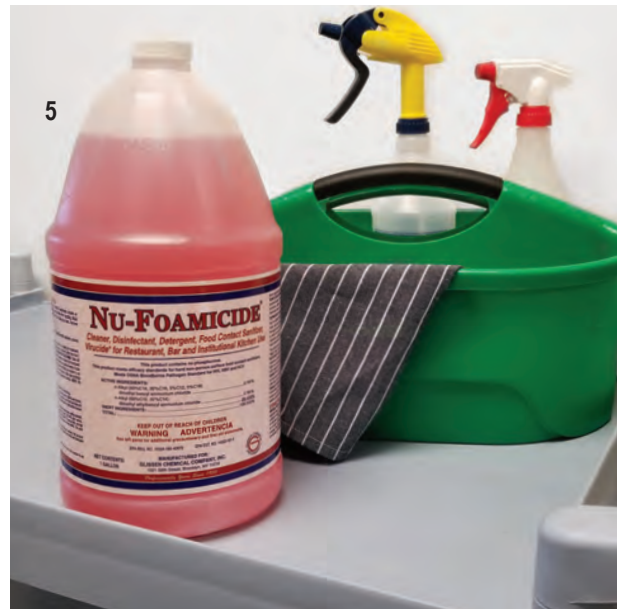

Keeping a clean routine. Our imprinted flip-top cap squeeze bottles are a convenient way to keep cleaning solution and hand sanitizer available for any space or place. We are also redistributing NU-Foamicide Solution for disinfecting, sanitizing and cleaning from front to back of house and everywhere in between.