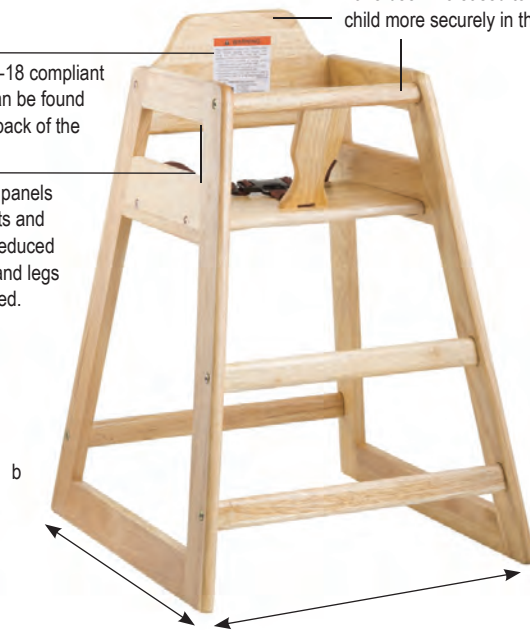

Increased stance and extended base bars added for stability and reduced risk of tipping

Split washers will be used with all bolts to prevent them from loosening.