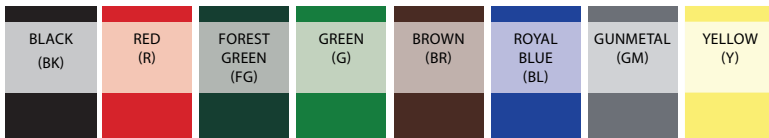

the classic plastic serving basket

a

b

c

d

e

OVAL BASKETS

• Heat lamp safe up to 150°F

Item #	Description	Min Order/ Case Pack	List Price ($)
CLASSIC OVAL BASKETS – HIGH DENSITY POLYETHYLENE, 9¼ X 6 X 1¼"			
1074BK	Black	36 ea	0.70 ea
1074BL	Royal Blue	36 ea	0.70 ea
1074BR	Brown	36 ea	0.70 ea
1074FG	Forest Green	36 ea	0.70 ea
1074G	Green	36 ea	0.70 ea
a. 1074R	Red	36 ea	0.70 ea
1074Y	Yellow	36 ea	0.70 ea
*C1074_	Pack of 12, Color Options (*BK,R,BR,FG,G,GM,Y)	3 pk	10.96 pk
JUMBO OVAL BASKETS– POLYPROPYLENE, 11¼ X 9 X 1¼"			
b. 1084BK	Black	36 ea	1.88 ea
1084FG	Forest Green	36 ea	1.88 ea
1084R	Red	36 ea	1.88 ea
*C1084_	Pack of 12, Color Options (*BK,FG,R)	3 pk	24.20 pk
CHICAGO PLATTER OVAL BASKETS – POLYPROPYLENE, 10½ X 7 X 1½"			
c. 1076BK	Black	36 ea	1.06 ea
1076BL	Royal Blue	36 ea	1.06 ea
1076BR	Brown	36 ea	1.06 ea
1076FG	Forest Green	36 ea	1.06 ea
1076G	Green	36 ea	1.06 ea
1076R	Red	36 ea	1.06 ea
1076Y	Yellow	36 ea	1.06 ea
*C1076_	Pack of 12, Color Options (*BK,R,BR,FG,G,GM,Y)	3 pk	13.20 pk
SIDE ORDER OVAL BASKETS– HIGH DENSITY POLYETHYLENE, 8 X 5½ X 2"			
d. 1071BK	Black	36 ea	0.86 ea
1071BR	Brown	36 ea	0.86 ea
1071FG	Forest Green	36 ea	0.86 ea
1071G	Green	36 ea	0.86 ea
1071R	Red	36 ea	0.86 ea
TEXAS PLATTER OVAL BASKETS–POLYPROPYLENE, 12¼ X 9½ X 1½"			
e. 1086BK	Black	36 ea	1.88 ea
1086FG	Forest Green	36 ea	1.88 ea
1086R	Red	36 ea	1.88 ea
*C1086_	Pack of 12, Color Options (*BK,FG,R)	3 pk	24.20 pk

* Available as Cash & Carry

Our baskets can also serve to safely hand off food or money in drive-thru or other contact-free situations