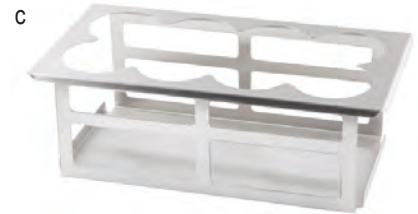

SQUEEZE BOTTLE HOLDERS & TEMPLATE ORGANIZERS

Expands to hold from 3 to 6
squeeze bottles (accommodates
12 oz, 16 oz or 24 oz bottles)

Item #	Description	Capacity	Min Order/ Case Pack	List Price (\$)
EXPANDABLE SQUEEZE BOTTLE HOLDERS – 18/8 STAINLESS STEEL				
a.	T3456 (10½ x 3¾ x 2" - 3" dia) Holds up to 6 bottles		1 ea / 6 ea	51.50 ea
SQUEEZE BOTTLE TEMPLATE ORGANIZERS – STAINLESS STEEL				
b.	SQH6 Holds up to (6) 2½" dia bottles (13 x 7 x 4½") fits 1/3 size food well opening	—	1 ea / 6 ea	63.86 ea
c.	SQH8 Holds up to (8) 2½" dia bottles (13 x 7 x 4½") fits 1/3 size food well opening	—	1 ea / 6 ea	63.86 ea
d.	T4 Holds up to (4) 2½" dia bottles (6¼ x 7") fits 1/6 size food pan	—	1 ea / 12 ea	17.00 ea
e.	T6 Holds up to (6) 3" dia bottles (12¾ x 7") fits 1/3 size food pan	—	1 ea / 12 ea	21.84 ea
	*T6PK2 Holds up to (6) 3" dia bottles (12¾ x 7") fits 1/3 size food pan (Pack of 2)	—	1 pk / 12 pk	48.20 pk
f.	T8 Holds up to (8) 2½" dia bottles (12¾ x 7") fits 1/3 size food pan	—	1 ea / 12 ea	21.84 ea
	*T8PK2 Holds up to (8) 2½" dia bottles (12¾ x 7") fits 1/3 size food pan (Pack of 2)	—	1 pk / 12 pk	48.20 pk
g.	10817 ► Holds up to (3) 3¾" dia bottles fits 1/3 size food pan	—	1 ea / 12 ea	23.00 ea