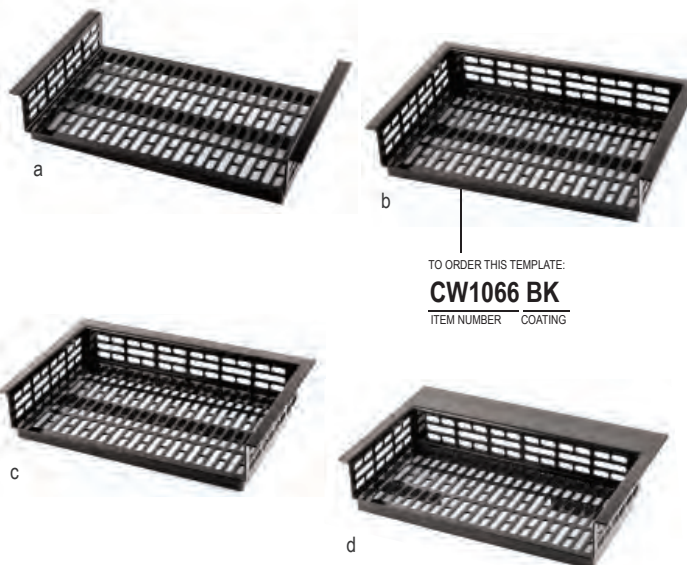

TO ORDER THIS TEMPLATE:
CW1066 BK
ITEM NUMBER COATING

Item #	Description	Min Order/ Case Pack	Brushed BRA ($) ea	Color Coated ($) ea
REGULAR, 3" HEIGHT DROP-IN TEMPLATES				
PERFORATED ALUMINUM, BRUSHED OR COATED				
a.	CW1060_ 12½ x 21¼ x 3"	1 ea	110.00 ea	175.00 ea
	CW1062_ 13½ x 21¼ x 3"	1 ea	140.00 ea	210.00 ea
	CW1064_ 13½ x 21¼ x 3"	1 ea	140.00 ea	210.00 ea
b.	CW1066_ 13½ x 21¼ x 3"	1 ea	140.00 ea	210.00 ea
	CW1068_ 14½ x 21¼ x 3"	1 ea	140.00 ea	210.00 ea
c.	CW1070_ 14½ x 21¼ x 3"	1 ea	140.00 ea	210.00 ea
	CW1072_ 14½ x 21¼ x 3"	1 ea	140.00 ea	210.00 ea
	CW1074_ 15½ x 21¼ x 3"	1 ea	140.00 ea	210.00 ea
d.	CW1076_ 13½ x 21¼ x 3"	1 ea	140.00 ea	210.00 ea
	CW1078_ 12½ x 21¼ x 3"	1 ea	140.00 ea	210.00 ea

DEEP, 5" HEIGHT DROP-IN TEMPLATES				
PERFORATED ALUMINUM, BRUSHED OR COATED				
	CW1080_ 12½ x 21¼ x 5"	1 ea	140.00 ea	210.00 ea
	CW1082_ 13½ x 21¼ x 5"	1 ea	140.00 ea	210.00 ea
	CW1084_ 13½ x 21¼ x 5"	1 ea	140.00 ea	210.00 ea
	CW1086_ 13½ x 21¼ x 5"	1 ea	140.00 ea	210.00 ea
	CW1088_ 14½ x 21¼ x 5"	1 ea	140.00 ea	210.00 ea
	CW1090_ 14½ x 21¼ x 5"	1 ea	140.00 ea	210.00 ea
	CW1092_ 14½ x 21¼ x 5"	1 ea	140.00 ea	210.00 ea
	CW1094_ 15½ x 21¼ x 5"	1 ea	140.00 ea	210.00 ea