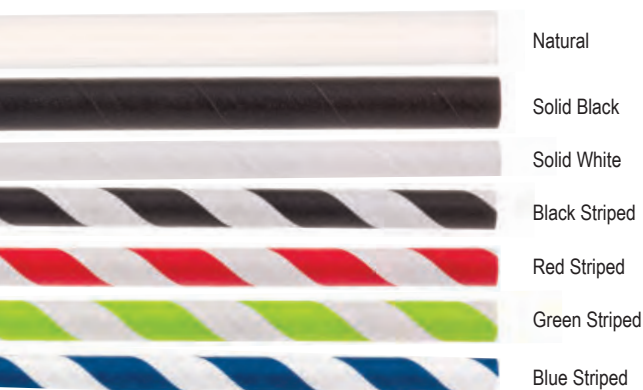

Today's Straw Trend...COLOR!
Accessorize your tabletop or
to-go cups with brightly colored
and patterned straws.