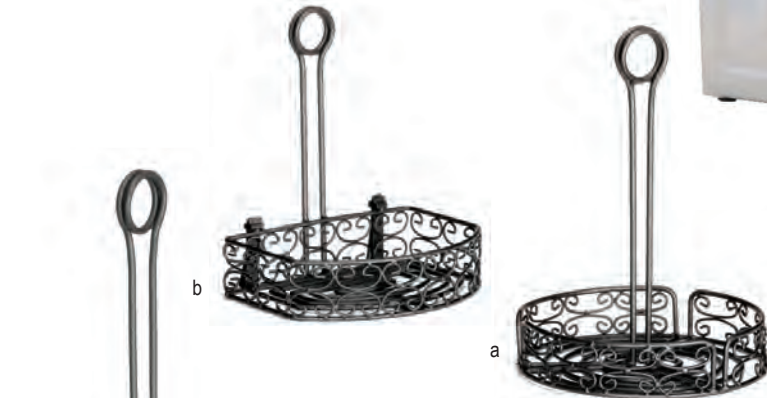

VERSA RACK™

- Versa Rack™ condiment racks allow for versatility in your tabletop organization
- Merchandising ring to hold menus or promotional cards
- To select the diameter that's right for you, place items on the diagram on page 283

See the rest of the Mediterranean Collection™ on page 171.