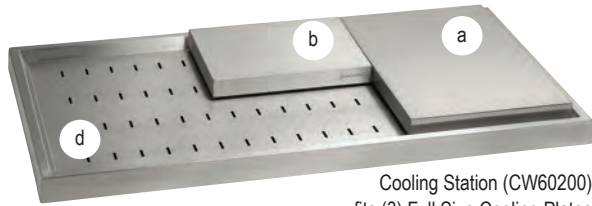

PLATES & PLATTERS WITH PEDESTALS

h

i

**DURACOAT™
CAST COATINGS**
FOR COLD FOOD HOLDING ONLY
COLOR SWATCHES ON PAGE 19

keep it **cool**

Keep food perfectly chilled for up to 3 hours with this versatile solution. Our cooling plates are available in three sizes (Half, Half Long and Full). Use them separately, on stands or in a cooling base station. For best results, must use pre-chilled trays and our cast aluminum bowls and trays prior to displaying.