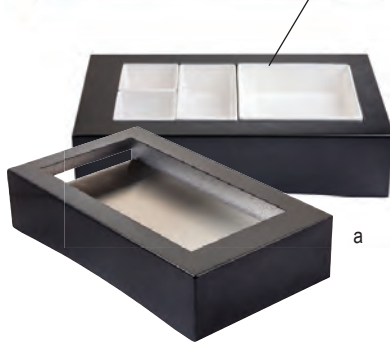

*Choose finish and coating.

make it modular

Creating your own work station is as easy as 1-2-3 or more!

PROFESSIONAL
BAKEWARE
BY
TABLECRAFT

BUFFET & CATERING
MODULAR ACTION STATIONS

Induction Cooktop pairs well with our Tri-Ply Round Fry Pans, see page 42. Shown here with our CW7018.