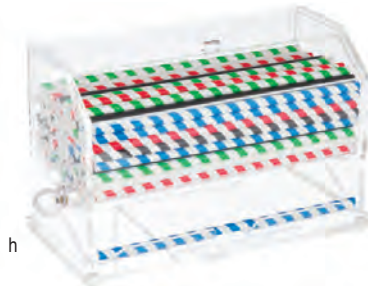

STIR STICK & STRAW DISPENSERS

• Acrylic, Stainless Steel, and fluted glass options

Item #	Description	Min Order/ Case Pack	List Price ($)
STIR STICK & STRAW DISPENSERS			
g.	226 Stir Stick Dispenser, Acrylic, 6$\frac{1}{2}$ x 3$\frac{1}{2}$ x 5$\frac{1}{2}$" for 5$\frac{1}{2}$" stir sticks	1 ea / 12 ea	29.00 ea
h.	227 Straw Dispenser, Acrylic, 12$\frac{3}{8}$ x 5$\frac{1}{2}$ x 6$\frac{3}{4}$" for 10" straws	1 ea / 6 ea	50.00 ea
i.	237 Two-Sided Straw Dispenser, Stainless Steel, 9$\frac{1}{2}$ x 7 x 7$\frac{1}{4}$" (Holds up to 500 individually wrapped 9$\frac{1}{4}$" straws)	1 ea / 8 ea	78.00 ea
j.	H714CH Glass Straw Dispenser, Chrome Plated Insert, 4$\frac{3}{8}$ x 4$\frac{3}{8}$ x 11$\frac{1}{8}$" (Holds up to 8$\frac{3}{4}$" straws) **Includes 65 red & white stripped straws (shown below, left)	1 ea / 6 ea	21.00 ea