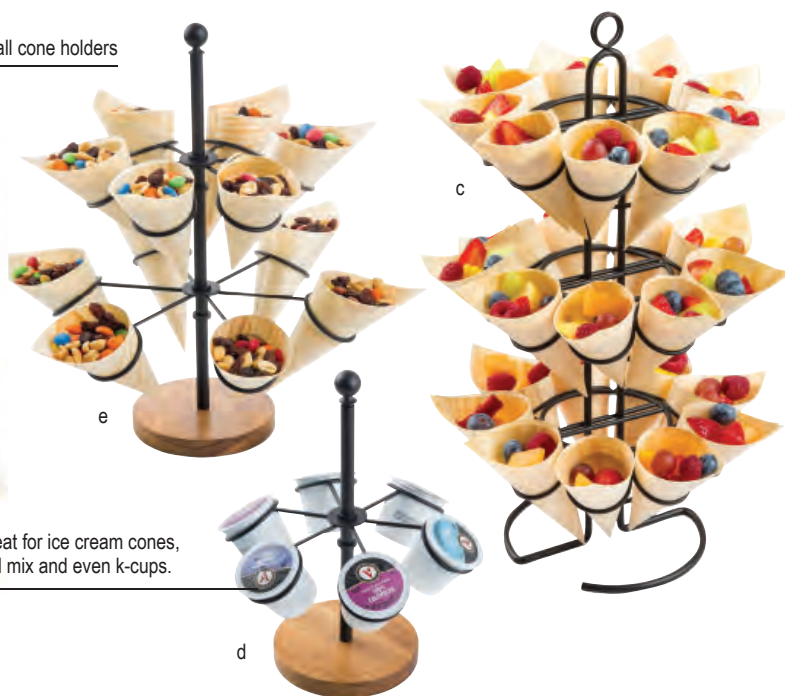

1¾" Ring diameter on all cone holders

Great for ice cream cones, trail mix and even k-cups.

DISPOSABLE CONE HOLDERS

- Display your disposable cones in style with our selection of tiered cone holders
- 10030 & 10031 feature rotating tiers for easy prepping and serving
- All styles include handles for easy transportation to and from the serving line