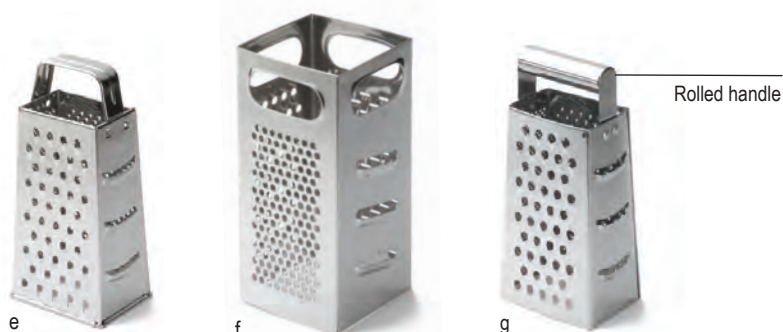

* Available as Cash & Carry

CUTTING BOARDS & ACCESSORIES

GRIPPY CUTTING BOARDS

- Color-coded to reduce the risk of cross contamination and promote Hazard Analysis and Critical Control Points (HACCP) guidelines
- Integrated measurements assist with portion control and corner grips help to prevent slippage
- Sanitary and easy to clean with an integrated handle for convenience