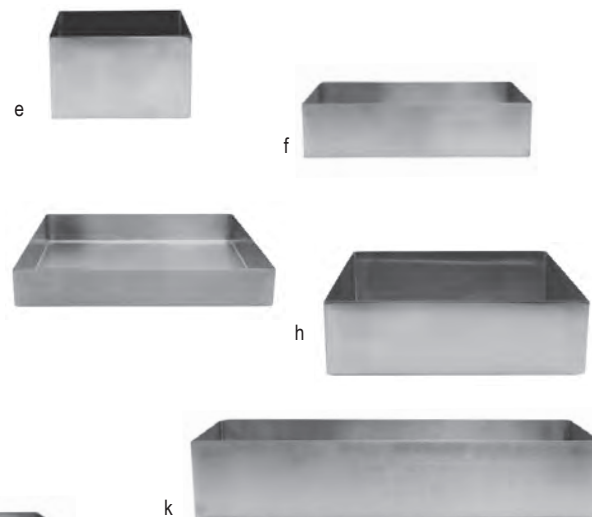

STRAIGHT-SIDED BOWLS

- Straight-sided design saves valuable space in deli case or on buffet line
- Versatile design, can be used as bowls or flipped and used as risers
- Brushed finish hides fingerprints
- These products ship from Gurnee, IL location

Item #	Description	Capacity	Min Order/ Case Pack	List Price($)
18/8 STAINLESS STEEL				
e.	SS4024 5 x 5 x 3"	1$\frac{1}{4}$ qt	1 ea / 8 ea	25.00 ea
	SS4025 6 x 6 x 3"	1$\frac{1}{4}$ qt	1 ea / 8 ea	30.00 ea
f.	SS4026 10 x 5 x 3"	2$\frac{1}{2}$ qt	1 ea / 8 ea	36.00 ea
g.	SS4014 10 x 10 x 1.5"	2$\frac{1}{2}$ qt	1 ea / 8 ea	35.00 ea
h.	SS4004 10 x 10 x 3"	5 qt	1 ea / 8 ea	52.00 ea
	SS4027 12 x 6 x 3"	3$\frac{1}{2}$ qt	1 ea / 8 ea	47.00 ea
i.	SS4005 12 x 10 x 3"	6 qt	1 ea / 8 ea	62.00 ea
j.	SS4007 15 x 5 x 1.5"	1$\frac{1}{4}$ qt	1 ea / 8 ea	30.00 ea
k.	SS4008 15 x 5 x 3"	3$\frac{3}{4}$ qt	1 ea / 8 ea	46.00 ea
	SS4017 20 x 6 x 3"	6 qt	1 ea / 8 ea	61.00 ea
	SS4033 20 x 12 x 3"	12 qt	1 ea / 6 ea	94.00 ea