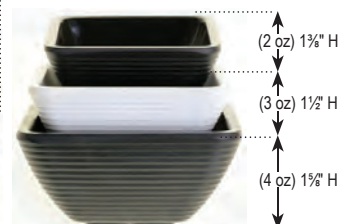

MELAMINE RAMEKINS

- Versatile ramekins in a range of colors and sizes
- Ideal for serving side dishes, dressings and for easy portion control
- Nests together for easy storage

Item #	Description	Color	Capacity	Min Order/ Case Pack	List Price ($)	
ROUND RAMEKINS-MELAMINE						
a.	RAM2RDB	Round, Straight, Bone	2 oz	12 ea	1.48 ea	
b.	RAM2W	Round, Smooth, White	2 oz	12 ea	1.26 ea	
	RAM3W	Round, Smooth, White	3 oz	12 ea	1.32 ea	
c.	RAM1FBK	Round, Fluted, Black	1 oz	12 ea	0.76 ea	
	RAM2BK	Round, Smooth, Black	2 oz	12 ea	1.26 ea	
	RAM3BK	Round, Smooth, Black	3 oz	12 ea	1.32 ea	
	RAM2RGN*	Round, Ribbed, Green	2 oz	12 ea	2.24 ea	
	RAM3RGN*	Round, Ribbed, Green	3 oz	12 ea	2.30 ea	
	RAM4RGN*	Round, Ribbed, Green	4 oz	12 ea	2.84 ea	
	RAM2RR*	Round, Ribbed, Red	2 oz	12 ea	2.24 ea	
	RAM3RR*	Round, Ribbed, Red	3 oz	12 ea	2.30 ea	
	RAM4RR*	Round, Ribbed, Red	4 oz	12 ea	2.84 ea	
	RAM2RX*	Round, Ribbed, Orange	2 oz	12 ea	2.24 ea	
	RAM3RX*	Round, Ribbed, Orange	3 oz	12 ea	2.30 ea	
	RAM4RX*	Round, Ribbed, Orange	4 oz	12 ea	2.84 ea	
	RAM2RW*	Round, Ribbed, White	2 oz	12 ea	1.74 ea	
	RAM3RW*	Round, Ribbed, White	3 oz	12 ea	2.30 ea	
	RAM4RW*	Round, Ribbed, White	4 oz	12 ea	2.84 ea	
	RAM2RBK*	Round, Ribbed, Black	2 oz	12 ea	1.80 ea	
	RAM3RBK*	Round, Ribbed, Black	3 oz	12 ea	2.30 ea	
	RAM4RBK*	Round, Ribbed, Black	4 oz	12 ea	2.84 ea	
	SQUARE RAMEKINS-MELAMINE					
		RAMS2W*	Square, Ribbed, White	2 oz	12 ea	1.76 ea
	RAMS3W*	Square, Ribbed, White	3 oz	12 ea	2.36 ea	
	RAMS4W*	Square, Ribbed, White	4 oz	12 ea	2.80 ea	
	RAMS2BK*	Square, Ribbed, Black	2 oz	12 ea	1.76 ea	
	RAMS3BK*	Square, Ribbed, Black	3 oz	12 ea	2.36 ea	
	RAMS4BK*	Square, Ribbed, Black	4 oz	12 ea	2.80 ea	
d.	MB21	Square, Smooth White	2 oz	12 ea	2.80 ea