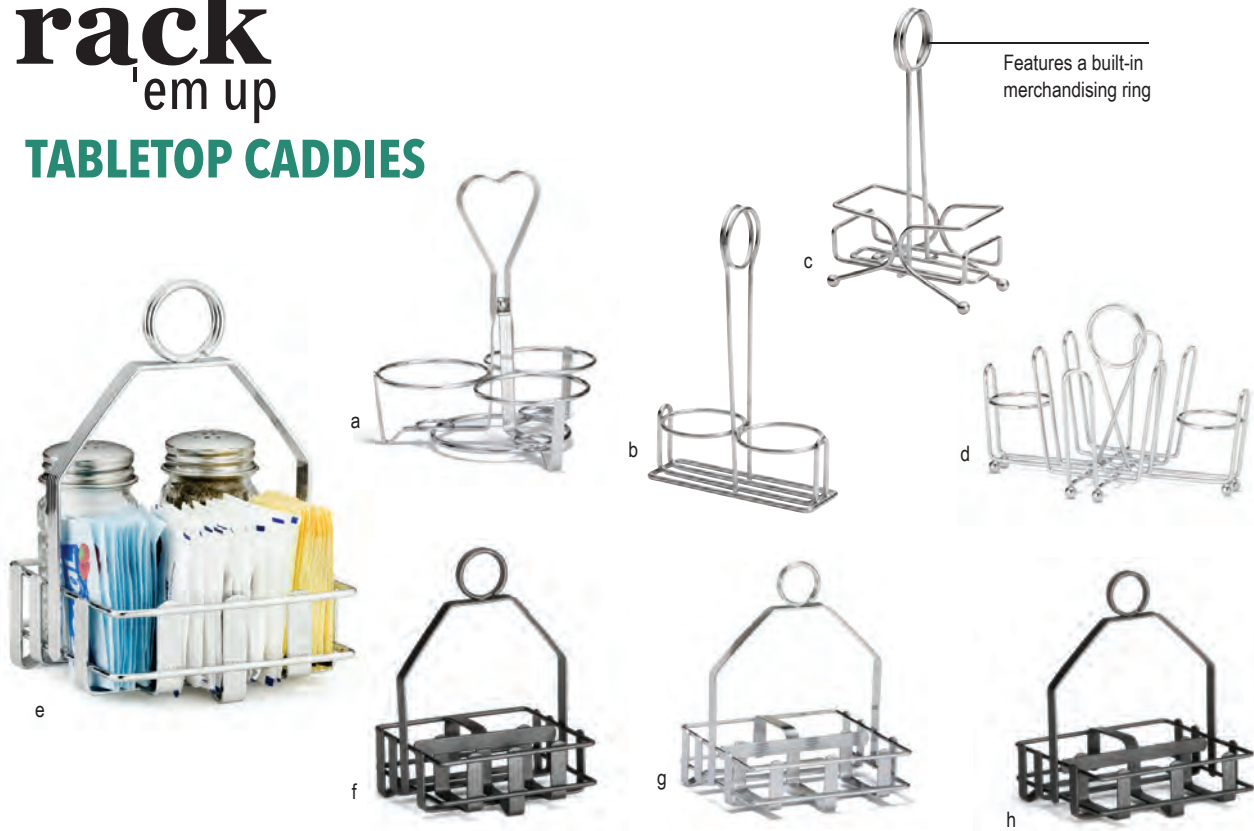

rack 'em up

TABLETOP CADDIES

TABLETOP SOLUTIONS
TABLETOP CADDIES

Features a built-in merchandising ring

Item #	Description	Min Order/ Case Pack	List Price (\$)
CONDIMENT RACKS/HOLDERS—CHROME PLATED OR BLACK POWDER COATED STEEL			
a.	1370R Chrome Plated Steel Rack, 8¼ x 7¼ x 7¼"	1 ea / 6 ea	17.00 ea
b.	SPRR Chrome Plated Steel Rack, Round, 8 x 5¼ x 2¼", Holds (2) S&P	1 ea / 6 ea	7.80 ea
c.	SPSR Chrome Plated Steel Rack, Square, 8 x 4½ x 2½", Holds (2) S&P	1 ea / 6 ea	7.80 ea
d.	591C Chrome Plated Steel Combination Rack, 12 ea 5½ x 8 x 5½", Holds (2) S&P and Sugar Packets	12 ea	8.18 ea
e.	606R Chrome, Plated Steel Combination Rack, 6 ea 6 x 4¼ x 4" Holds (2) S&P and Sugar Packets	6 ea	14.16 ea
f.	606RBK Black Powder Coated Steel Combination 1 ea / 6 ea Rack, 6 x 4¼ x 4" Holds (2) S&P and Sugar Packets	1 ea / 6 ea	15.32 ea
g.	609R Chrome Plated Steel Rack, 6 ea 6½ x 5 x 4¾" Holds (2) S&P and Sugar Packets	6 ea	16.80 ea
h.	609RBK Black Powder Coated Steel Rack, 6 ea 6½ x 5 x 4¾" Holds (2) S&P and Sugar Packets	6 ea	17.00 ea
i.	597C Chrome Plated Steel Jelly Packet Holder, 12 ea 5½ x 5¾ x 4½"	12 ea	7.42 ea
j.	597CBK Black Powder Coated Steel Jelly 12 ea Packet Holder, 5½ x 5¾ x 4½"	12 ea	7.00 ea
k.	593RBK Black Powder Coated Steel Combination 12 ea Rack, 6 x 4¾ x 4¾" (Merchandising Ring not included)	12 ea	8.18 ea
l.	602R Chrome Plated Steel Rack, 6 x 4 x 4" 1 ea / 6 ea	1 ea / 6 ea	14.00 ea