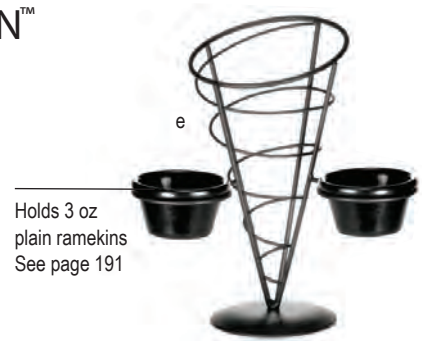

Holds 3 oz plain ramekins See page 191

Stylish cone serving baskets for serving up shareable dishes

TASTING FLIGHTS

- Attractive serving solution for condiments and sauces
- Raised design offers accessibility and saves valuable table space
- Choose from brushed stainless steel or black powder-coated steel