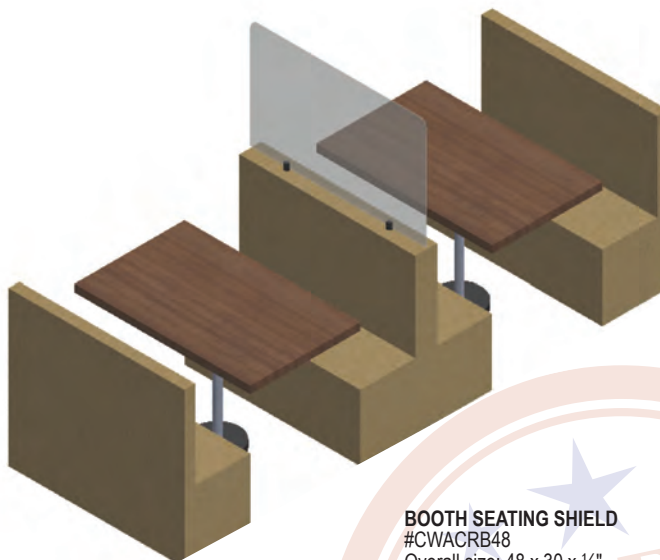

Each shield includes two tension-fit clamps with anchor hole. Allen wrench and screws to affix clamps to booth not included.

BOOTH SEATING SHIELD
#CWACRB48
Overall size: 48 x 30 x 1/4"
\$415.00 ea

CAFETERIA SAFETY SHIELDS FOR CAFETERIA SEATING