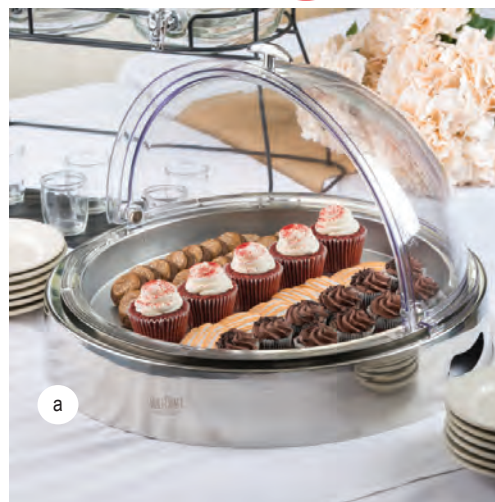

*Domes also sold separately (see page 87)

STRAIGHT-SIDED BOWLS

- Straight-sided design saves valuable space in deli case or on buffet line
- Versatile design, can be used as bowls or flipped and used as risers
- Brushed finish hides fingerprints
- These products ship from Gurnee, IL location