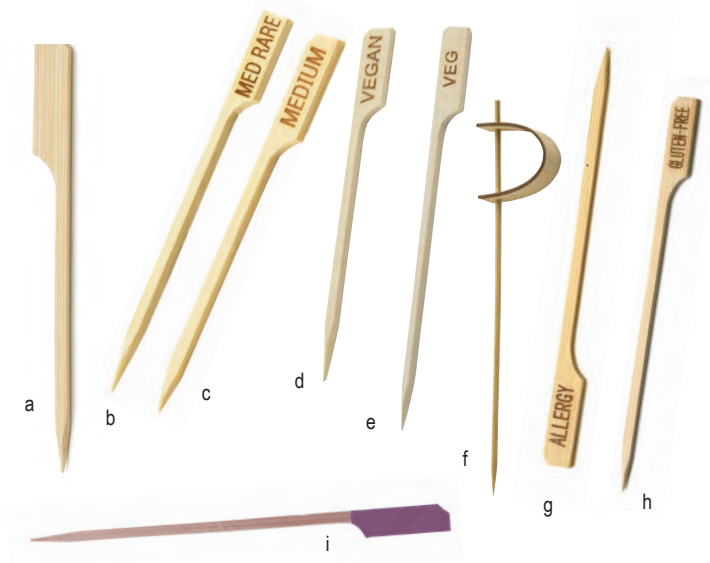

pick a **paddle** serve a **boat**

BAMBOO PADDLE PICKS

Item #	Description	Min Order/ Case Pack	List Price ($)
PADDLE PICK			
(100 PER POLYBAG)			
a.	BAMP35 3½" Paddle	12 pk	2.40 pk
	BAMP45 4½" Paddle	12 pk	2.70 pk
	BAMP7 7" Paddle	12 pk	3.10 pk
PADDLE PICKS, TEMPERATURE			
(100 PER POLYBAG)			
	RARE 3½" "Rare" Paddle Pick	12 pk	4.00 pk
b.	MEDRARE 3½" "Medium Rare" Paddle Pick	12 pk	4.00 pk
c.	MEDIUM 3½" "Medium" Paddle Pick	12 pk	4.00 pk
	MEDWELL 3½" "Medium Well" Paddle Pick	12 pk	4.00 pk
	WELLDONE 3½" "Well Done" Paddle Pick	12 pk	4.00 pk
PADDLE PICKS, VEGAN & VEGETARIAN			
(100 PER POLYBAG)			
d.	BAMP35VG 3½" Vegan Paddle Pick	12 pk	4.62 pk
	BAMP45VG 4½" Vegan Paddle Pick	12 pk	4.92 pk
e.	BAMP45V 4½" Veg Paddle Pick	12 pk	4.92 pk
SWORD PICKS			
(50 PER BOX)			
f.	BAMPS45 4½" Sword Pick	12 pk	5.00 pk
	BAMPS6 6" Sword Pick	12 pk	5.30 pk
PADDLE PICKS, ALLERGY & GLUTEN FREE			
(100 PER POLYBAG)			
g.	BAMP45A 4½" Allergy Paddle	12 pk	4.90 pk
h.	BAMP35G 3½" Gluten-Free Paddle	12 pk	4.62 pk
	BAMP5G 5" Gluten-Free Paddle	12 pk	5.00 pk
PURPLE PADDLE PICKS			
(100 PER POLYBAG)			
i.	BAMP45PR 4½" Paddle, Purple	12 pk	4.10 pk