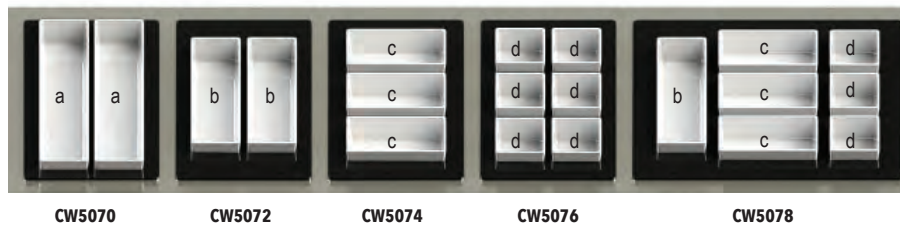

a place for everything

Our templates are designed to fit NSF-7 cold wells and help keep foods at optimal serving temperatures while creating an energy efficient food safety zone. These cold well accessories can be ordered in three natural aluminum finishes or any of our 23 color options shown on page 19.

CONTEMPORARY COLLECTION™ COLD FOOD TEMPLATES

TEMPLATE DIMENSIONS 25¾ X 21¼" DOUBLE WELL
12⅞ X 21¼" SINGLE WELL

Finish Options

Item #	Description	Min Order/ Case Pack	Aluminum Finish ($)	Color Coated ($)
COLD FOOD TEMPLATES—FABRICATED ALUMINUM, FINISHED OR COATED				
CW5070_	Fits (2) CW4018	1 ea	240.00 ea	320.00 ea
CW5072_	Fits (2) CW4020	1 ea	240.00 ea	320.00 ea
CW5074_	Fits (3) CW4022	1 ea	240.00 ea	320.00 ea
CW5076_	Fits (6) CW4000	1 ea	240.00 ea	320.00 ea
CW5078_	Fits (1) CW4020, (3) CW4022 & (3) CW4000	1 ea	360.00 ea	510.00 ea

* Circle Swirl pattern not available.