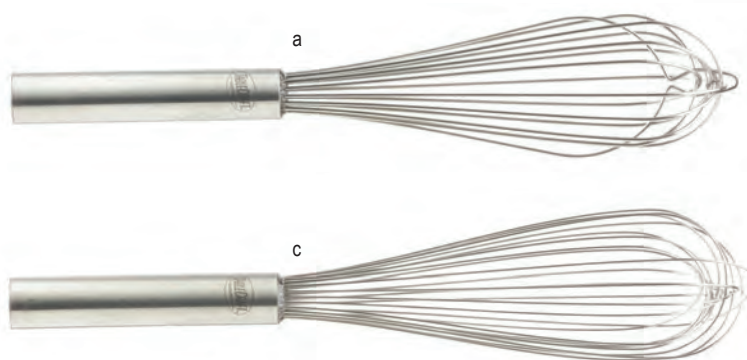

Item #	Description	Min Order/ Case Pack	List Price ($)
FRENCH WHIPS-STAINLESS STEEL			
SF10	▶ 10"	1 ea / 12 ea	6.24 ea
SF12	▶ 12"	1 ea / 12 ea	6.50 ea
a. SF14	▶ 14"	1 ea / 12 ea	6.76 ea
SF16	▶ 16"	1 ea / 12 ea	8.00 ea
SF18	▶ 18"	1 ea / 12 ea	8.58 ea
b. SF20	▶ 20"	1 ea / 12 ea	9.42 ea
SF24	▶ 24"	1 ea / 12 ea	10.36 ea
PIANO WHIPS-STAINLESS STEEL			
SP10	▶ 10"	1 ea / 12 ea	5.92 ea
SP12	▶ 12"	1 ea / 12 ea	6.36 ea
c. SP14	▶ 14"	1 ea / 12 ea	6.72 ea
SP16	▶ 16"	1 ea / 12 ea	7.18 ea
SP18	▶ 18"	1 ea / 12 ea	7.48 ea

PIANO & FRENCH WHIPS

A necessity for back of the house food prep. Perfect for mixing and whipping up sauces, toppings, batters and more! Available in a variety of sizes to suit your needs.

- Durable Stainless Steel construction
- Sealed wires for easy cleaning
- Easy to clean, dishwasher safe

b