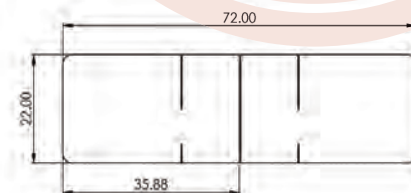

Item #	Description	Min Order/ Case Pack	List Price ($)
BOOTH SHIELDS			
CWACRB48	▶ Booth Safety Shield, 48 x 12 x 30" (1/4" Thickness)	1 ea	415.00 ea
CAFETERIA SHIELDS			
CWACRT72	▶ Cafeteria Safety Shield, 72 x 48 x 24" (1/4" Thickness)	1 ea	975.00 ea

Custom styles and sizes available. Contact your TableCraft Rep for a quote.