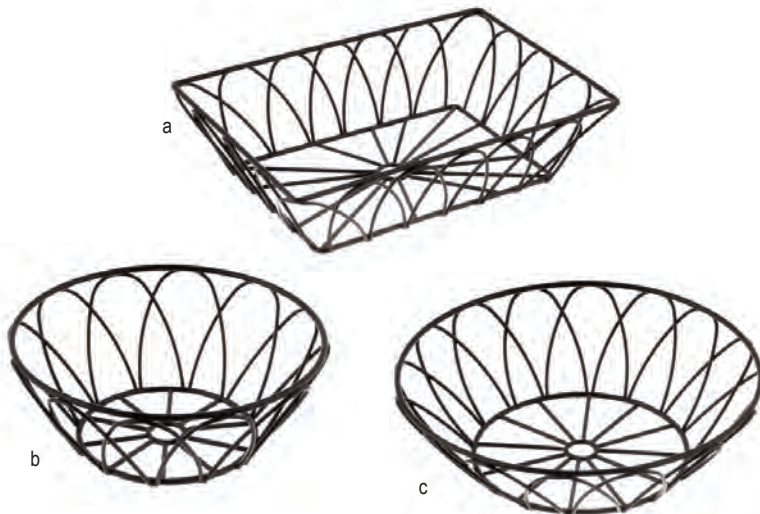

PETAL COLLECTION™ BASKETS

Our new Petal Wire Serving Baskets add a unique flair to your setting. For use as bread baskets, side servers, breakfast settings and more!

- Available in varying shapes and styles
- Black Powder Coated Metal
- Hand Wash Recommended

Item #	Description	Min Order/ Case Pack	List Price ($)
PETAL COLLECTION™ BASKETS—BLACK POWDER COATED METAL			
a. 10537	▶ Rectangular, 9 x 6 x 2½"	1 ea / 6 ea	13.00 ea
b. 10534	▶ Round, 6" dia x 2¼"	1 ea / 6 ea	8.00 ea
c. 10535	▶ Round, 8" dia x 2½"	1 ea / 6 ea	10.00 ea
d. 10536	▶ Oval, 9 x 6 x 2½"	1 ea / 6 ea	12.00 ea