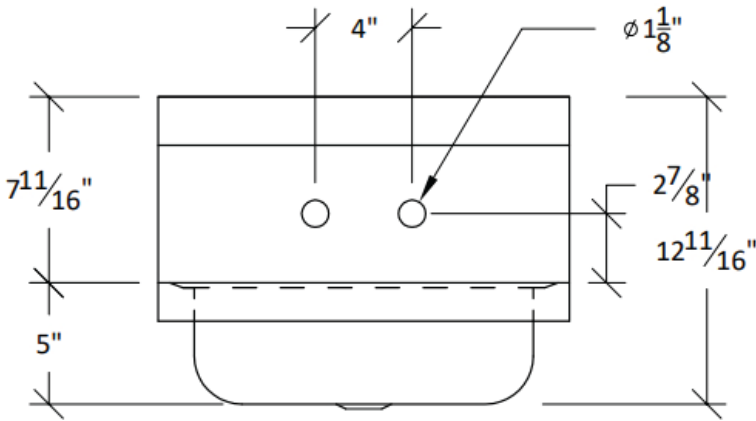

EHS17

Top View

Front View

Side View

Intended For Commercial Use Only. Empura assumes no liability for component failure, factory defects or any other damages for units installed in non-commercial foodservice or residential applications.

Attention CA Residents: This product can expose you to chemicals including lead, which are known to the State of California to cause cancer, birth defects, or other reproductive harm. For more information, go to www.p65warnings.ca.gov.