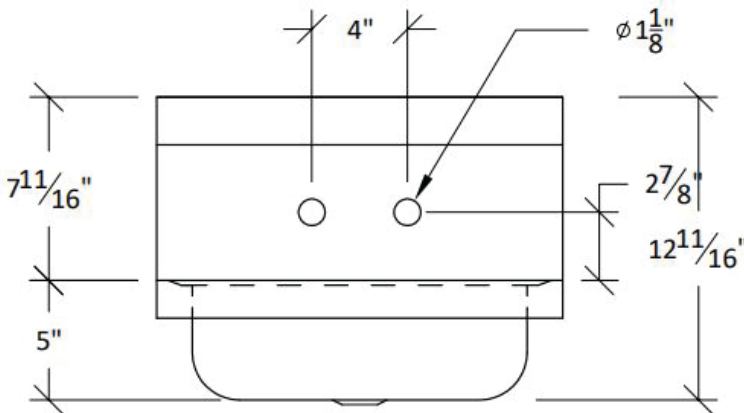

EHS17SP & EHS17SPWH

Intended For Commercial Use Only. Empura assumes no liability for component failure, factory defects or any other damages for units installed in non-commercial foodservice or residential applications.

Attention CA Residents: This product can expose you to chemicals including lead, which are known to the State of California to cause cancer, birth defects, or other reproductive harm. For more information, go to www.p65warnings.ca.gov.