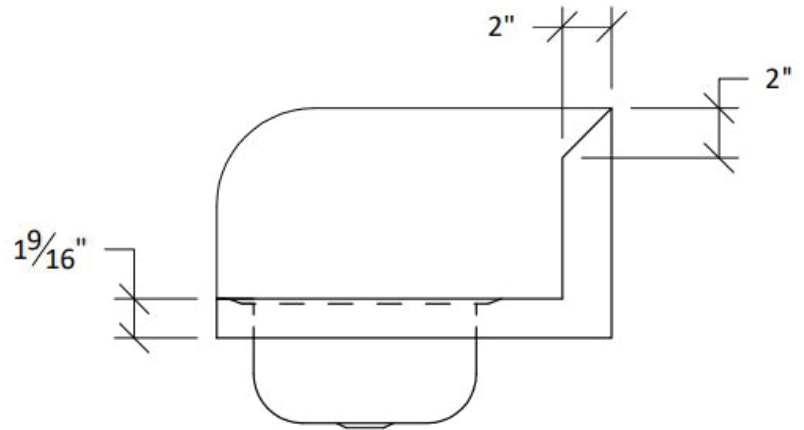

Side View

Intended For Commercial Use Only. Empura assumes no liability for component failure, factory defects or any other damages for units installed in non-commercial foodservice or residential applications.

Attention CA Residents: This product can expose you to chemicals including lead, which are known to the State of California to cause cancer, birth defects, or other reproductive harm. For more information, go to www.p65warnings.ca.gov.