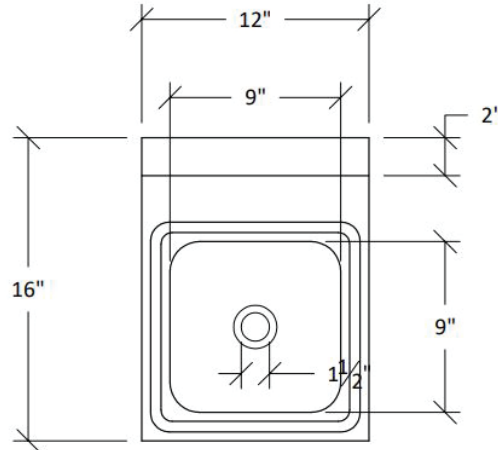

EHS12SP & EHS12SPWH

Top View