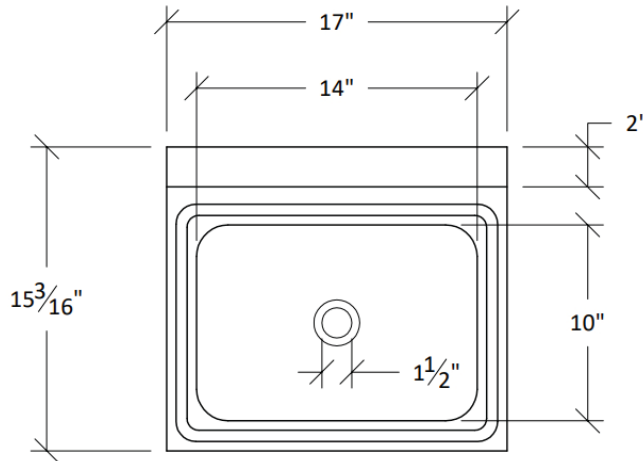

EHS17

Top View

Front View