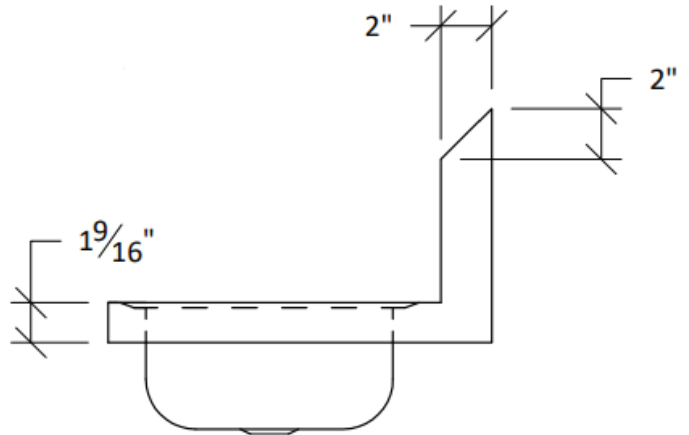

Side View

Intended For Commercial Use Only. Empura assumes no liability for component failure, factory defects or any other damages for units installed in non-commercial foodservice or residential applications.

Attention CA Residents: This product can expose you to chemicals including lead, which are known to the State of California to cause cancer, birth defects, or other reproductive harm. For more information, go to www.p65warnings.ca.gov.