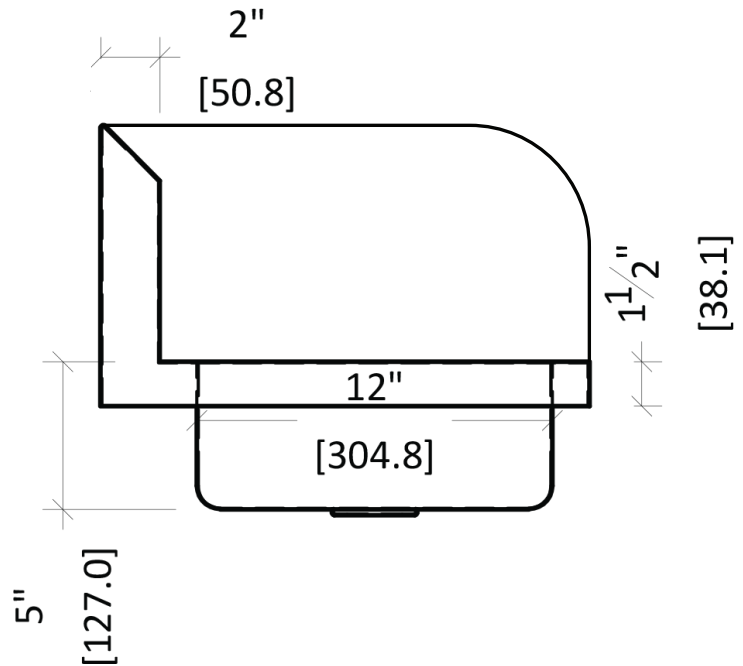

Side View

Intended For Commercial Use Only. Empura assumes no liability for component failure, factory defects or any other damages for units installed in non-commercial foodservice or residential applications.

Attention CA Residents: This product can expose you to chemicals including lead, which are known to the State of California to cause cancer, birth defects, or other reproductive harm. For more information, go to www.p65warnings.ca.gov.