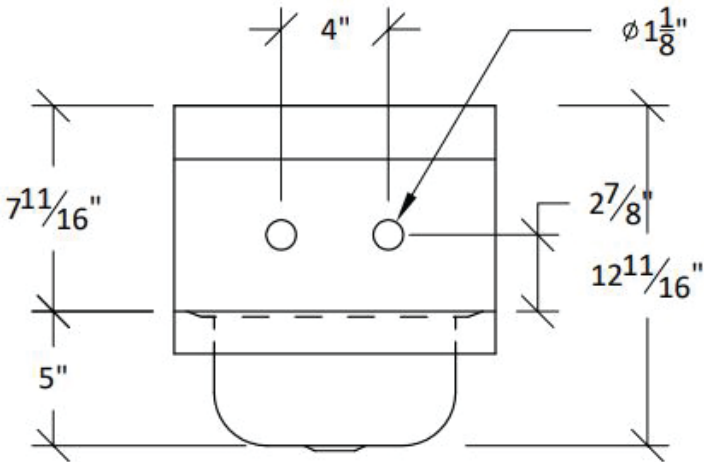

EHS12SP & EHS12SPWH

Front View

Side View

Intended For Commercial Use Only. Empura assumes no liability for component failure, factory defects or any other damages for units installed in non-commercial foodservice or residential applications.

Attention CA Residents: This product can expose you to chemicals including lead, which are known to the State of California to cause cancer, birth defects, or other reproductive harm. For more information, go to www.p65warnings.ca.gov.