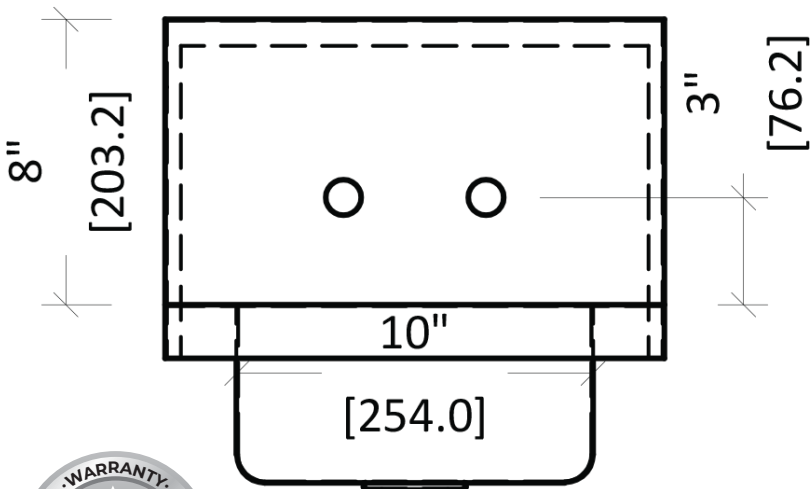

EHS14SPWH

Top View

Front View

Side View

Intended For Commercial Use Only. Empura assumes no liability for component failure, factory defects or any other damages for units installed in non-commercial foodservice or residential applications.

Attention CA Residents: This product can expose you to chemicals including lead, which are known to the State of California to cause cancer, birth defects, or other reproductive harm. For more information, go to www.p65warnings.ca.gov.