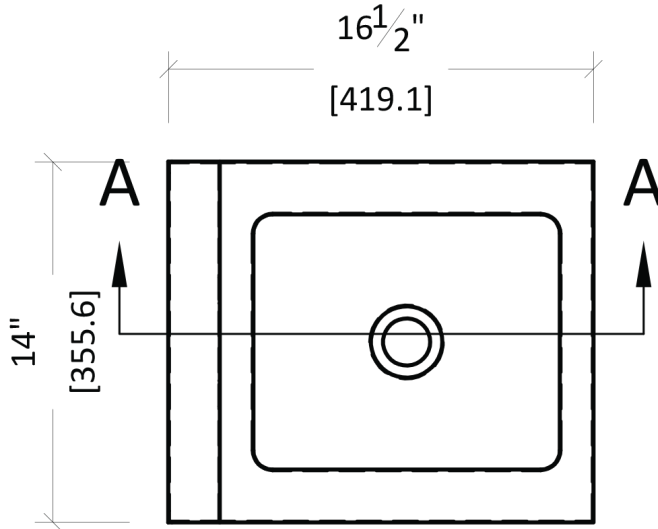

EHS14SPWH

Top View