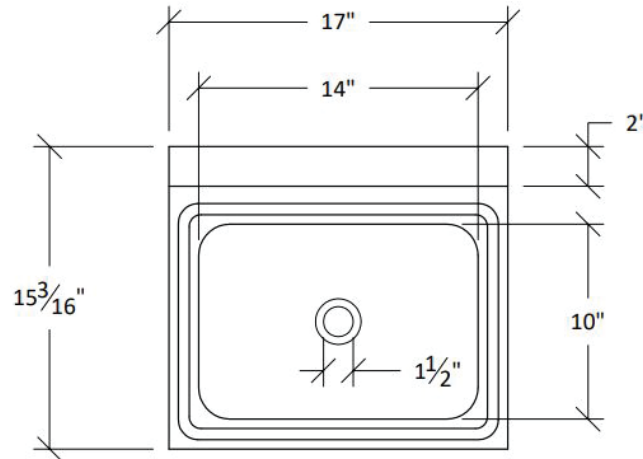

Side View

EHS17SP & EHS17SPWH

Top View

Front View