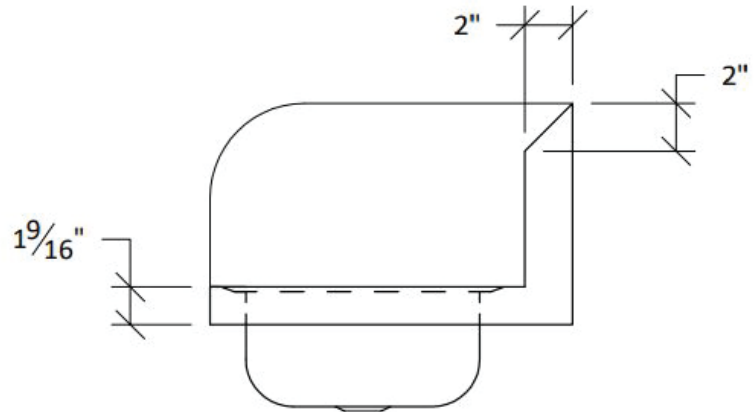

Intended For Commercial Use Only. Empura assumes no liability for component failure, factory defects or any other damages for units installed in non-commercial foodservice or residential applications.

Attention CA Residents: This product can expose you to chemicals including lead, which are known to the State of California to cause cancer, birth defects, or other reproductive harm. For more information, go to www.p65warnings.ca.gov.