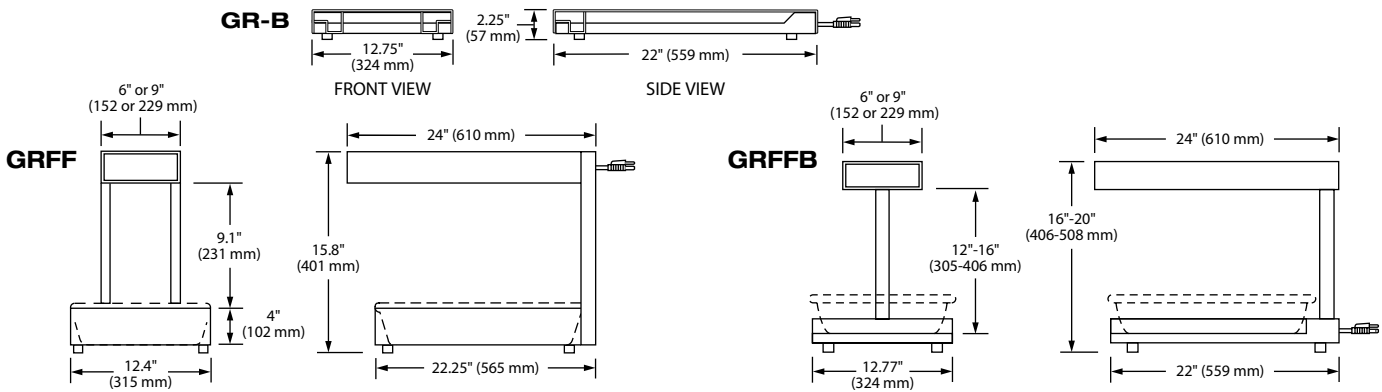

Glo-Ray® Portable Foodwarmers

Models: GR-B, GRFF, GRFFL, GRFFB, GRFFBL

SPECIFICATIONS - Glo-Ray® Portable Foodwarmers

The shaded areas contain electrical information for International models only

Model	Dimensions (Width x Depth x Height)	Volts	Phase	Watts	Amps	Plug	Approx. Ship Weight	
GR-B	12.75" x 22" x 2.25" (324 x 559 x 57 mm)	120	Single	250	2.1	NEMA 5-15P	14 lbs. (7 kg)	
		220		250	1.1	CEE 7/7 Schuko		
		240		210-230	1.0	BS-1363		
		220-230 (CE)		230-250		CEE 7/7 Schuko		
		230-240 (CE)				BS-1363		
GRFF	12.4" x 24" x 15.8" (315 x 610 x 401 mm)	100	Single	500	5.0	NEMA 5-15P	14 lbs. (7 kg)	
		120			4.2	NEMA 5-15P		
		220			2.3	CEE 7/7 Schuko		
		240			2.1	BS-1363		
		220-230 (CE)			2.3-2.4	CEE 7/7 Schuko		
		230-240 (CE)			459-500	2.0-2.1		BS-1363
GRFFL	12.4" x 24" x 15.8" (315 x 610 x 401 mm)	100	Single	584	5.8	NEMA 5-15P	14 lbs. (7 kg)	
		120		620	6.5	NEMA 5-15P		
		220		600	5.6	CEE 7/7 Schuko		
		240		620	5.6	BS-1363		
		220-230 (CE)		600-656	6.1-6.4	CEE 7/7 Schuko		
		230-240 (CE)		569-620	5.4-5.6	BS-1363		
GRFFB	12.75" x 24" x 16"-20" (324 x 610 x 406-508 mm)	100	Single	750	7.5	NEMA 5-15P	29 lbs. (13 kg)	
		120			6.3	NEMA 5-15P		
		220			710	3.2		CEE 7/7 Schuko
		240			750	3.1		BS-1363
		220-230 (CE)			710-777	3.2-3.4		CEE 7/7 Schuko
		230-240 (CE)			689-750	3.1		BS-1363
GRFFBL	12.75" x 24" x 16"-20" (324 x 610 x 406-508 mm)	100	Single	833	8.3	NEMA 5-15P	34 lbs. (14 kg)	
		120			870	7.3		NEMA 5-15P
		220			810	3.7		CEE 7/7 Schuko
		240			870	3.6		BS-1363
		220-230 (CE)			810-867	3.7-3.8		CEE 7/7 Schuko
		230-240 (CE)			799-870	3.6		BS-1363

CORD LOCATION

GR-B, GRFFB, GRFFBL: Back, lower middle.
GRFF, GRFFL: Back, upper middle.

PLUG CONFIGURATIONS

PRODUCT SPECS Portable Foodwarmers

The Portable Foodwarmer shall be a Glo-Ray® manufactured by the Hatco Corporation, Milwaukee, WI 53234 U.S.A.

The Portable Foodwarmer shall be rated ... watts, ... volts, single phase and be ... inches (millimeters) in overall width.

The Glo-Ray shall consist of aluminum housing and include an infrared heating

element that shall be tubular metal sheathed. Choice of shatter resistant incandescent display lights and heated base. Options: *Designer Colors*, Gloss Finishes, Display Sign Holder, Infinite Control, Halogen bulb. Accessories: food holding pans, trivets and ribbons, Chef LED Bulbs.

Warranty consists of 24/7 parts and service assistance (U.S. and Canada only).

HATCO CORPORATION | P.O. Box 340500 Milwaukee, WI 53234-0500 U.S.A. | (414) 671-6350

www.hatcocorp.com | support@hatcocorp.com | [Find a Hatco Rep](#) | [Image Library](#) | [Document Library](#) | [Patents](#) | [Chat](#)