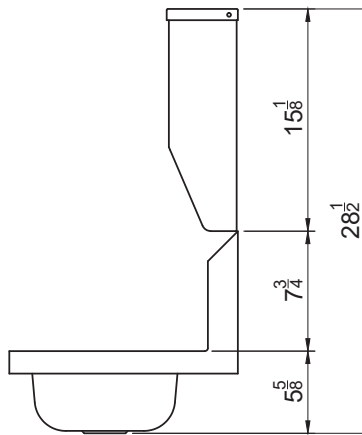

Item No.: \_\_\_\_\_  
 Order No.: \_\_\_\_\_  
 Qty: \_\_\_\_\_ Date: \_\_\_\_\_

**HAND SINK UNIT WITH TOWEL DISPENSER**

**Features**

- Polished finish stainless steel
- All welded construction
- 7-3/4" backsplash
- 4" wall mount faucet hole
- 1-1/2" NPS drain outlet

**Included Accessories:**

**Description Hand Sink Unit With Towel Dispenser**

Efficiently wash and sanitize your hands with this wall mount hand sink with gooseneck faucet! Keep your restaurant up to code without sacrificing space with this hand sink with a single bowl and 7-3/4" high back splash. This easy-to-clean, compact sink easily fits in tight spaces and securely attaches to any worktable or cabinet. Its attractive, yet simple design will be sure to encourage cleanliness in the kitchen.

**Plan View HS-1615C**

Order No.	Dimension (in)	Sink Bowl Size (in)	G. W. (lb)
HS-1615C	15 x 16-1/8 x 28-1/2	9-3/4 x 12-1/2 x 5-5/8	23