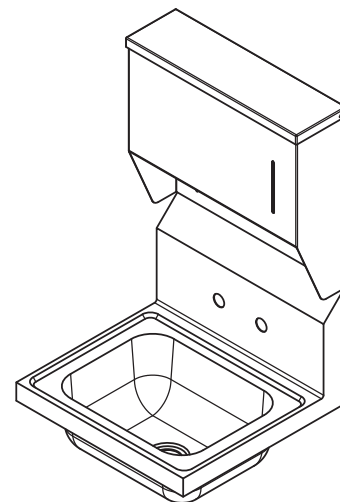

Item No.: \_\_\_\_\_  
 Order No.: \_\_\_\_\_  
 Qty: \_\_\_\_\_ Date: \_\_\_\_\_

**HAND SINK UNIT WITH TOWEL DISPENSER**

**Features**

- Polished finish stainless steel
- All welded construction
- 7-3/4" backsplash
- 4" wall mount faucet hole
- 1-1/2" NPS drain outlet

**Included Accessories:**

**Description Hand Sink Unit With Towel Dispenser**

Efficiently wash and sanitize your hands with this wall mount hand sink with gooseneck faucet! Keep your restaurant up to code without sacrificing space with this hand sink with a single bowl and 7-3/4" high back splash. This easy-to-clean, compact sink easily fits in tight spaces and securely attaches to any worktable or cabinet. Its attractive, yet simple design will be sure to encourage cleanliness in the kitchen.

**Plan View HS-1615C**

Order No.	Dimension (in)	Sink Bowl Size (in)	G. W. (lb)
HS-1615C	15 x 16-1/8 x 28-1/2	9-3/4 x 12-1/2 x 5-5/8	23