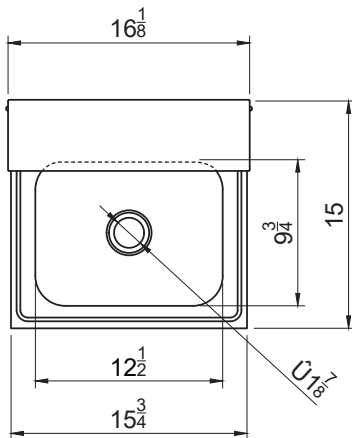

Item No.: \_\_\_\_\_  
 Order No.: \_\_\_\_\_  
 Qty: \_\_\_\_\_ Date: \_\_\_\_\_

**HAND SINK UNIT WITH TOWEL DISPENSER**

**Features**

- Polished finish stainless steel
- All welded construction
- 7-3/4" backsplash
- 4" wall mount faucet hole
- 1-1/2" NPS drain outlet

**Included Accessories:**

**Description Hand Sink Unit With Towel Dispenser**

Efficiently wash and sanitize your hands with this wall mount hand sink with gooseneck faucet! Keep your restaurant up to code without sacrificing space with this hand sink with a single bowl and 7-3/4" high back splash. This easy-to-clean, compact sink easily fits in tight spaces and securely attaches to any worktable or cabinet. Its attractive, yet simple design will be sure to encourage cleanliness in the kitchen.

**Plan View HS-1615C**

Order No.	Dimension (in)	Sink Bowl Size (in)	G. W. (lb)
HS-1615C	15 x 16-1/8 x 28-1/2	9-3/4 x 12-1/2 x 5-5/8	23