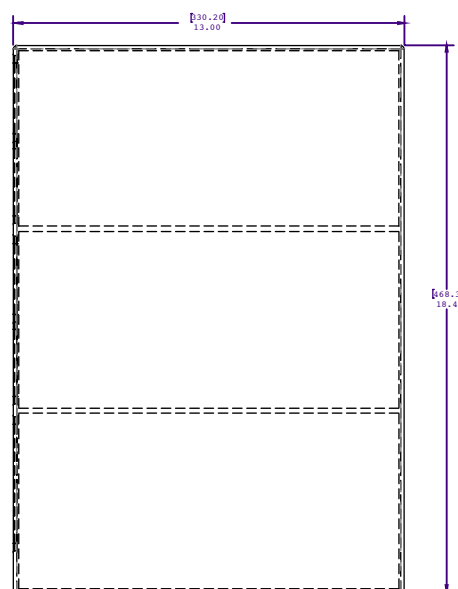

TECHNICAL DATA SHEET

Lid Tower

Product Code: L2202, L2203, L2204

Includes:

L2202 - (2) lid compartments, (1) straw compartment

L2203 - (3) lid compartments, (1) straw compartment

L2204 - (4) lid compartments, (1) straw compartment

Dimensions:

L2202 - 18 3/4" x 5 1/2" x 13" (476 x 140 x 330 mm)

L2203 - 24 1/2" x 5 1/2" x 13" (622x 140 x 330 mm)

L2204 - 30 1/4" x 5 1/2" x 13" (768 x 140 x 330 mm)

Material:

Black Polystyrene

San Jamar
555 Koopman Lane
Elkhorn, Wisconsin 53121
USA
T: +1.262.723.6133
F: +1.262.723.4204
info@sanjamar.com
www.sanjamar.com