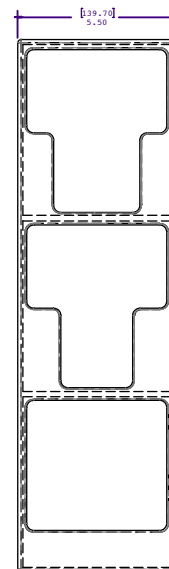

TECHNICAL DATA SHEET

Lid Tower

Product Code: L2202, L2203, L2204

Includes:

L2202 - (2) lid compartments, (1) straw compartment

L2203 - (3) lid compartments, (1) straw compartment

L2204 - (4) lid compartments, (1) straw compartment

Dimensions:

L2202 - 18 3/4" x 5 1/2" x 13" (476 x 140 x 330 mm)

L2203 - 24 1/2" x 5 1/2" x 13" (622x 140 x 330 mm)

L2204 - 30 1/4" x 5 1/2" x 13" (768 x 140 x 330 mm)

Material:

Black Polystyrene

San Jamar
555 Koopman Lane
Elkhorn, Wisconsin 53121
USA
T: +1.262.723.6133
F: +1.262.723.4204
info@sanjamar.com
www.sanjamar.com