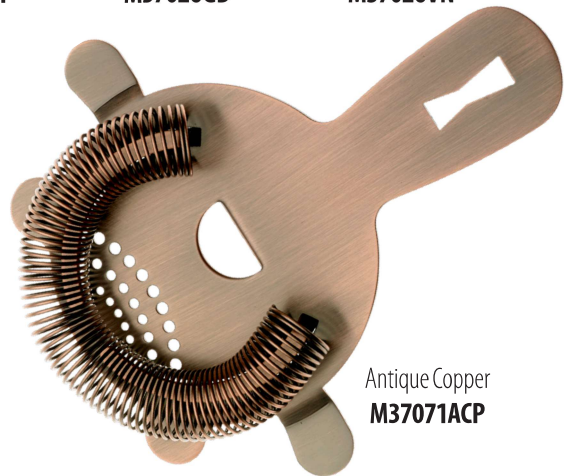

Perfection starts with the pour. Because what you filter out intensifies all the goodness left in.

HEAVY-DUTY SPRING BAR STRAINER

- > Heavy-gauge stainless steel for superior durability.
- > Heavy-duty spring to filter ice and other solids. Ensures excellent fit with shakers and mixing glasses.
- > Optimal perforation pattern to allow efficient pouring.
- > Integral prongs to balance strainer on shaker or glass.
- > 18-8 Stainless steel core construction resists pitting and corrosion.
- > Integral finger stop for easier hold of strainer during pouring.
- > 6" overall length.

Vintage Black
M37026VBK 

Stainless Steel
M37026

Antique Copper
M37026ACP

Gun Metal Black
M37026BK

Copper Plated
M37026CP

Gold Plated
M37026GD

Vintage
M37026VN

HEAVY-DUTY 4 PRONG SPRING BAR STRAINER

- Everything you love about our heavy-duty bar strainer and more.
- > 4 prongs for added stability and hold on shakers/tins and mixing glasses.
 - > 5 5/8" overall length.

Antique Copper
M37071ACP

Stainless Steel
M37071

- > Heavy-duty 18-8 stainless steel core for excellent durability.
- > Strong, welded construction.
- > Optimal perforation pattern for fast draining.
- > 6 1/2" overall length.

Copper Plated
M37028CP

Stainless Steel
M37028