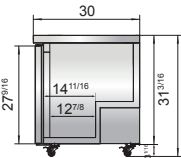

"WE MAKE THE KITCHEN BETTER!"

ATOSA USA, INC.

Toll Free: 855-855-0399 Email: info@atosausa.com

www.atosa.com | www.atosausa.com

California, Colorado, Florida, Georgia, Illinois,

New Jersey, Ohio, Texas, Washington

SPECIFICATIONS

Models	Door	Capacity (Cu.Ft.)	Shelves	Casters (inch)	Rated Current (A)	Voltage (V/Hz/Ph)	HP	Refrigerant	Exterior Dimensions (inch)	Net Weight (lbs)	Gross Weight (lbs)
MGF24RGR	1	4.8	2	2	2.3	115/60/1	1/7	R290	23¹³/₁₆×25×32¹/₂	106	128
MGF8401GR/GRL	1	7.2	1	2	2.3	115/60/1	1/7	R290	27¹/₂×30×34¹/₂	137	172
MGF36RGR	2	8.7	2	2	2.3	115/60/1	1/7	R290	36⁵/₁₆×30×34¹/₂	162	212
MGF8402GR	2	13.4	2	2	2.3	115/60/1	1/7	R290	48¹/₄×30×34¹/₂	192	231
MGF8403GR	2	17.2	2	2	2.8	115/60/1	1/5	R290	60¹/₄×30×34¹/₂	218	265
MGF8404GR	3	21.1	3	2	2.8	115/60/1	1/5	R290	72¹¹/₁₆×30×34¹/₂	254	315

PLAN VIEW

MGF24RGR

SIDE VIEW

NEMA 5-15P

NEMA 15A/125V