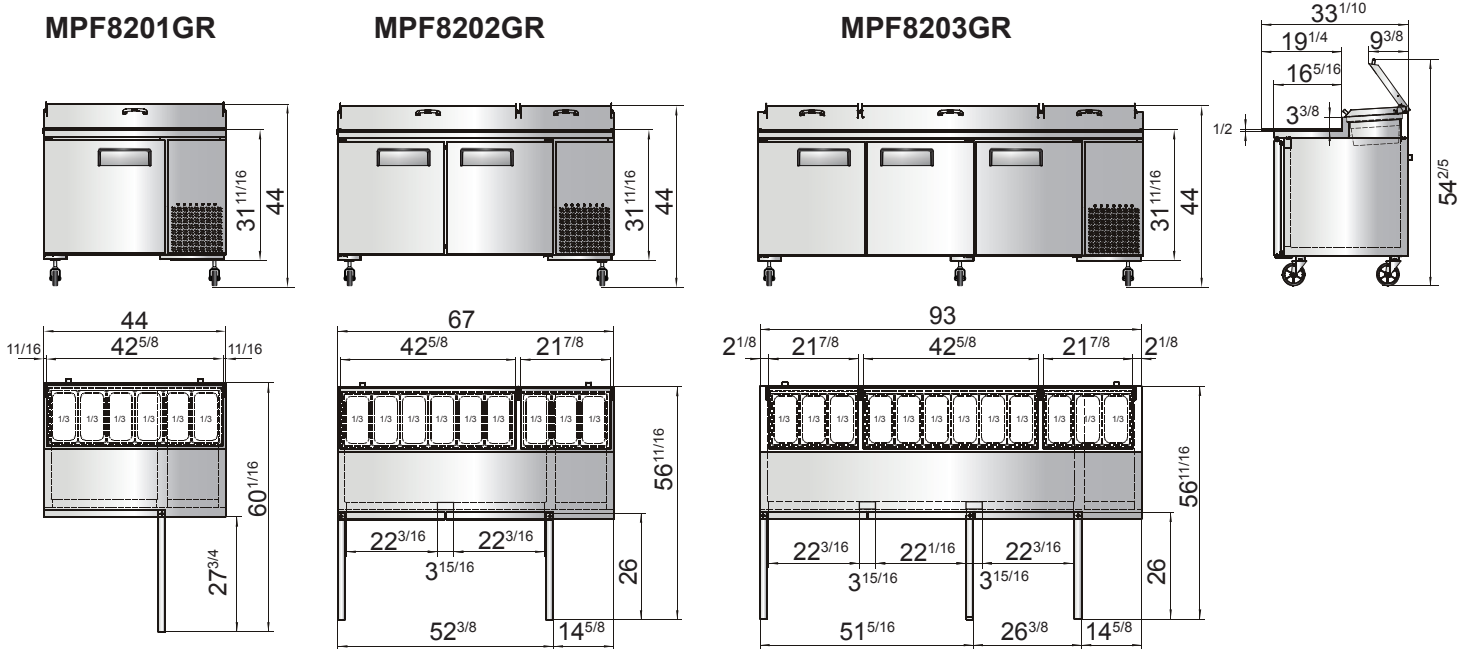

MODELS:
MPF8201GR / MPF8202GR / MPF8203GR

Refrigerated Pizza Prep Tables

Standard Features

- Side mount compressor with environmentally friendly R290 refrigerant
- Stainless steel exterior & interior
- Electronic Temperature Controller
- Maintains temperatures between 34°F to 40°F
- Stainless steel 1/3 size pans included
- 19-1/4" cutting board standard
- Self-closing door(s) with stay open feature
- Recessed door handle(s)
- Magnetic door gasket(s) standard for positive door seal
- Two(2) pre-installed shelves per section
- Pre-installed casters

Optional Accessories

- Extra shelves – includes 4 shelf clips per shelf
MPF8201GR shelf part #: W0402572
MPF8202GR shelf part #: W0402573
MPF8203GR shelf part #: W0402573 left/right shelf, part #: W0402572 middle shelf
- Overshelf weight capacity: MROS-44P: 180lbs, MROS-67P: 200lbs, MROS-93P:220lbs

California, Colorado, Florida, Georgia, Illinois,

New Jersey, Ohio, Texas, Washington

SPECIFICATIONS

Models	Door	Capacity (Cu.Ft.)	Shelves	Casters (inch)	Rated Current (A)	Voltage (V/Hz/Ph)	HP	Refrigerant	Exterior Dimensions (inch)	Net Weight (lbs)	Gross Weight (lbs)
MPF8201GR	1	9.7	2	5	2.3	115/60/1	1/7	R290	44×33 ^{1/10} ×44	238	295
MPF8202GR	2	18.5	4	5	2.8	115/60/1	1/5	R290	67×33 ^{1/10} ×44	335	406
MPF8203GR	3	28.4	6	5	3.1	115/60/1	1/4	R290	93×33 ^{1/10} ×44	428	527

PLAN VIEW

Casters

Epoxy shelves

Stainless steel pans

Temperature control

NEMA 5-15P