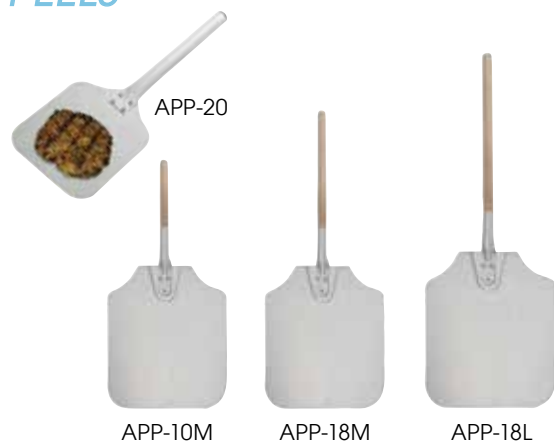

PEELS

ALUMINUM PIZZA/BURGER PEEL

◆ 14 gauge, 1.6mm thick

◆ 11"L handle

ITEM	DESCRIPTION	O.L.	UOM	CASE
APP-20	6-3/4" x 9" Blade	20"	Each	12/48

ALUMINUM PIZZA PEELS

◆ Wooden handle

ITEM	DESCRIPTION	O.L.	UOM	CASE
APP-26	12" x 14" Blade	26"	Each	6/12
APP-36	12" x 14" Blade	36"	Each	6/12
APP-52	12" x 14" Blade	52"	Each	6/12
APP-10M	14" x 16" Blade	26"	Each	6/12
APP-18M	14" x 16" Blade	34"	Each	6/12
APP-18L	16" x 18" Blade	36"	Each	6/12