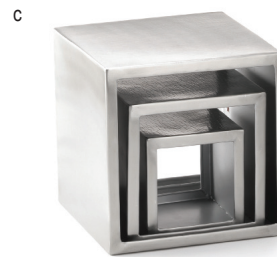

BARCLAY RISERS™

- Set of three risers nest together for easy storage

Item #	Description	Min Order
SQUARE BARCLAY RISERS		
a.	WBK3 3-Pc Set, Black, Wood Set Includes: 5", 7" & 9"	1 set
b.	WBAM3 3-Pc. Set, Bamboo Set Includes: 5", 7" & 9"	1 set
c.	RS3 3-Pc Set, Brushed S/S Set Includes: 5", 7" & 9"	1 set
d.	12707 ▶ 3-Pc Set, Gold S/S Set Includes: 5", 7" & 9"	1 st
e.	12895 ▶ 3-Pc Set, Grey Wood Set Includes: 5", 7" & 9"	1 set

NESTING RISERS

- Multi-purpose design—can be used as a base for a bowl or to elevate your dishes
- Set of three graduated-size risers nest together for easy storage

Item #	Description	Min Order
BRUSHED STAINLESS STEEL		
f.	RR3 Set Includes: 8" dia x 9" h, 7" dia x 6" h, 6" dia x 3" h	1 set
g.	12706 ▶ Round, Gold Stainless Steel, Set Includes: 8" dia x 9" h, 7" dia x 6" h, 6" dia x 3" h	1 set