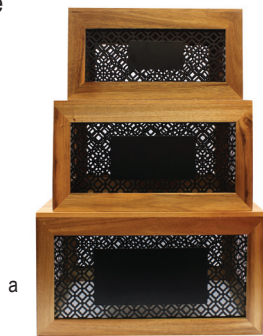

what a **crate** display!

Looking to build a unique and versatile grab-n-go station, organize supplies, or stylish storage system? Our crate risers are a great alternative to the everyday shelving unit. And when it's time for a new look or location, the 3-in-1 sets nest together for easy storage.