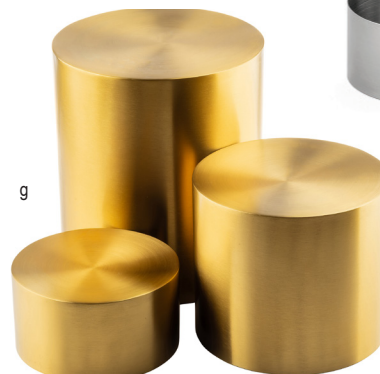

## BARCLAY RISERS™

- Set of three risers nest together for easy storage

Item #	Description	Min Order
<b>SQUARE BARCLAY RISERS</b>		
a.	WBK3 3-Pc Set, Black, Wood Set Includes: 5", 7" & 9"	1 set
b.	WBAM3 3-Pc. Set, Bamboo Set Includes: 5", 7" & 9"	1 set
c.	RS3 3-Pc Set, Brushed S/S Set Includes: 5", 7" & 9"	1 set
d.	12707 ▶ 3-Pc Set, Gold S/S Set Includes: 5", 7" & 9"	1 st
e.	12895 ▶ 3-Pc Set, Grey Wood Set Includes: 5", 7" & 9"	1 set

## NESTING RISERS

- Multi-purpose design—can be used as a base for a bowl or to elevate your dishes
- Set of three graduated-size risers nest together for easy storage

Item #	Description	Min Order
<b>BRUSHED STAINLESS STEEL</b>		
f.	RR3 Set Includes: 8" dia x 9" h, 7" dia x 6" h, 6" dia x 3" h	1 set
g.	12706 ▶ Round, Gold Stainless Steel, Set Includes: 8" dia x 9" h, 7" dia x 6" h, 6" dia x 3" h	1 set