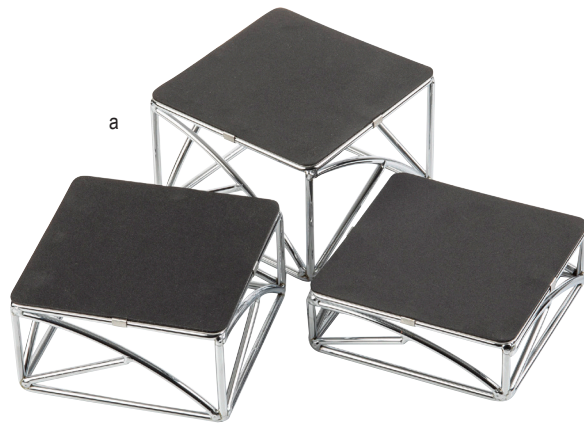

support systems

Our riser collections can play a supporting role in any buffet line catering event or tablescape with ease and versatility.

NON-SLIP RISERS