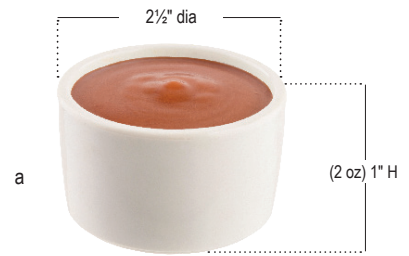

MELAMINE RAMEKINS

- Versatile ramekins in a range of colors and sizes
- Ideal for serving side dishes, dressings and for easy portion control
- Nests together for easy storage

Item #	Description	Color	Capacity	Min Order
ROUND RAMEKINS—MELAMINE				
a.	RAM2RDB Straight, 2½" dia x 1", Bone		2 oz	12 ea
b.	RAM2W Tapered, 2⅞" dia x 1½", White		2 oz	12 ea
	RAM2BK Tapered, 2⅞" dia x 1½", Black		2 oz	12 ea
c.	RAM3W Tapered, 3⅞" dia x 1¾", White		3 oz	12 ea
	RAM3BK Tapered, 3⅞" dia x 1¾", Black		3 oz	12 ea
	RAM1FBK Tapered, Fluted, 2¼" dia x 1", Black		1 oz	12 ea
	RAM2RW* Round, Ribbed, 2⅞" dia x 1¼", White		2 oz	12 ea
	RAM2RBK* Round, Ribbed, 2⅞" dia x 1¼", Black		2 oz	12 ea
	RAM3RW* Round, Ribbed, 3⅞" dia x 1½", White		3 oz	12 ea
	RAM3RBK* Round, Ribbed, 3⅞" dia x 1½", Black		3 oz	12 ea
	RAM4RW* Round, Ribbed, White		4 oz	12 ea
	RAM4RBK* Round, Ribbed, 3⅞" dia x 1⅝", Black		4 oz	12 ea
SQUARE RAMEKINS—MELAMINE				
	RAMS2W* Square, Ribbed, 2⅞" x 2⅞" x 1⅞", White		2 oz	12 ea
	RAMS2BK* Square, Ribbed, 2⅞" x 2⅞" x 1⅞", Black		2 oz	12 ea
	RAMS3W* Square, Ribbed, 3⅞" x 3⅞" x 1½", White		3 oz	12 ea
	RAMS3BK* Square, Ribbed, 3⅞" x 3⅞" x 1½", Black		3 oz	12 ea
	RAMS4W* Square, Ribbed, 3¼" x 3¼" x 1⅞", White		4 oz	12 ea
	RAMS4BK* Square, Ribbed, 3¼" x 3¼" x 1⅞", Black		4 oz	12 ea
d.	MB21 Square, Smooth White		2 oz	12 ea

We offer a variety of sizes and styles ready to accommodate your dips, sauces and condiments