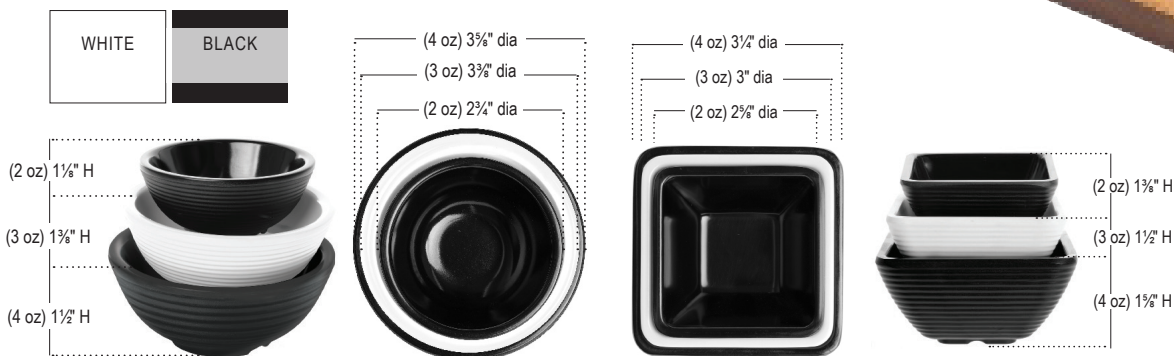

Ships from Gurnee, IL 60031

World Headquarters: 801 Lakeside Drive, Gurnee, Illinois 60031 | p: 847.855.9000 | f: 847.855.9012 | Customer service: 800.323.8321
info@tablecraft.com | www.tablecraft.com | facebook.com/tablecraft