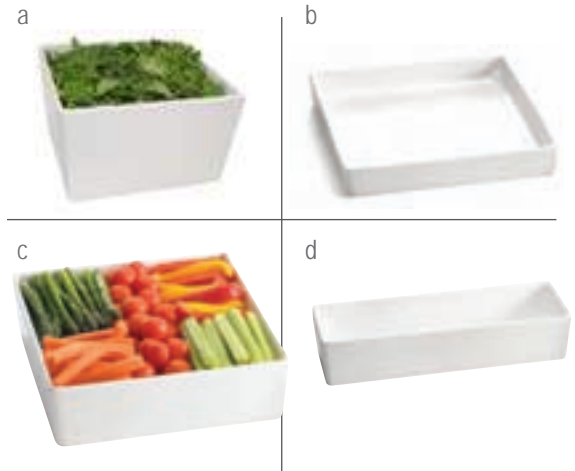

CW1420

W

item number

colour code

COLD HOLDING COATING AVAILABLE IN 23 COLOURS

Item	Description	Dimensions	Capacity	Min Order/ Case Pack
a	CW4036 Coated Straight-Sided Bowl	25.5x25.5x15cm	9.1 L	1 / 1
	CW4034 Coated Straight-Sided Bowl	51x25.5x15cm	18.5 L	1 / 1
b	CW4014 Coated Straight-Sided Bowl	25.5x25.5x4cm	1.7 L	1 / 1
	CW4024 Coated Straight-Sided Bowl	12.5x12.5x7.5cm	945 ml	1 / 1
c	CW4004 Coated Straight-Sided Bowl	25.5x25.5x7.5cm	3.8 L	1 / 1
	CW4026 Coated Straight-Sided Bowl	12.5x25.5x7.5cm	1.9 L	1 / 1
d	CW4008 Coated Straight-Sided Bowl	38x12.5x7.5cm	3.1 L	1 / 1
e	CW4006 Coated Straight-Sided Bowl	50x17.5x8cm	5.4 L	1 / 1
	CW4088 Coated Round Bowl	20.5x20.5x11cm	1.4 L	1 / 1
	CW4090 Coated Round Slanted Bowl	25.5x25.5x12.5cm	2.8 L	1 / 1