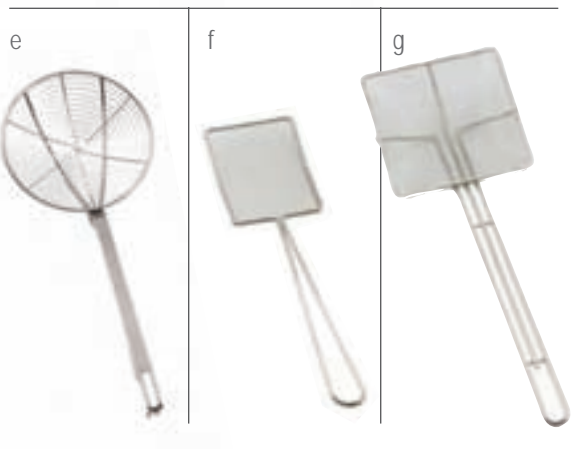

SKIMMERS

NICKEL PLATED, SPIRAL WIRE

Item	Description	Dimensions	Min Order/ Case Pack
e	2409 Round	54x22.5x14cm	1 / 12

NICKEL PLATED FINE MESH

Item	Description	Dimensions	Min Order/ Case Pack
f	2675 Rectangular, Fine Mesh	13.5x3x45.5cm	1 / 12
g	2677 Square, Fine Mesh	52x16.5x0.5cm	1 / 12
	3306 Round, Square Mesh	48.5x15x0.5cm	1 / 12