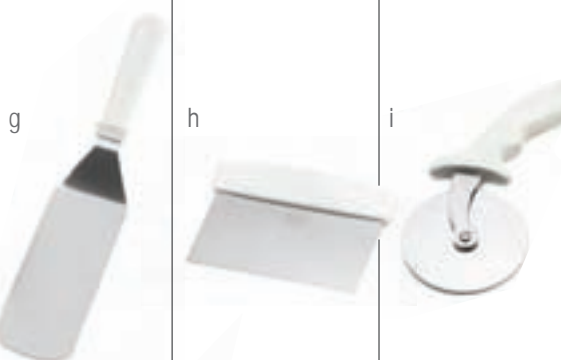

CONTEMPORARY KITCHEN TOOLS

STAINLESS STEEL WITH BLACK ERGONOMIC HANDLE

Item	Description	Dimensions	Min Order/ Case Pack
a	242BKEU Pie Server	6.5x3x28cm	1 / 12
b	251BKEU Turner	29x7x6cm	1 / 12
c	253BKEU Scraper	8x2.5x24cm	1 / 12
d	461BKEU Wide Turner	16x4.5x26cm	1 / 12
	4100PBKEU Perforated Turner	7.5x5.5x38cm	1 / 12
	4100BKEU Solid Turner	7.5x5.5x38cm	1 / 12
	4104BKEU Sandwich Spreader	3x2.5x23.5cm	1 / 12

FOOD TURNERS & UTENSILS

Item	Description	Dimensions	Min Order/ Case Pack
STAINLESS STEEL, WHITE PLASTIC HANDLES			
e	251W Turner, 12.5cm Squared Blade	28.5x6.9x7.6cm	1 / 12
f	253W Scraper, 7.5cm Blade	24x8x1.5cm	1 / 12
g	4100W Solid Turner, 18cm Rounded Blade	38.1x7.6x5cm	1 / 12
	4100PW Perforated Turner	37.5x7.5x10cm	1 / 12
h	4103W Dough Scraper	16.5x11.5x2cm	1 / 12
i	4106W Pizza Wheel, 10cm	25x10x1.5cm	1 / 12
STAINLESS STEEL, WOOD HANDLES			
j	2003 Fish Turner, 15cm Blade	28x7.5x1.5cm	1 / 12
k	254 Scraper, 10cm Blade	21.5x10x2cm	12 / 12
l	4100S Solid Turner, 18cm Rounded Blade	36x7.5x7.5cm	12 / 12
STAINLESS STEEL, BAKELITE HANDLE			
	1851 Ice Cream Spade	24x6.5x3cm	1 / 12

FLAVOUR INJECTOR

POLYPROPYLENE, STAINLESS STEEL NEEDLE

Item	Description	Dimensions	Min Order/ Case Pack
m	H76779 Flavour Injector Set	4.5x3x18cm	6 / 6