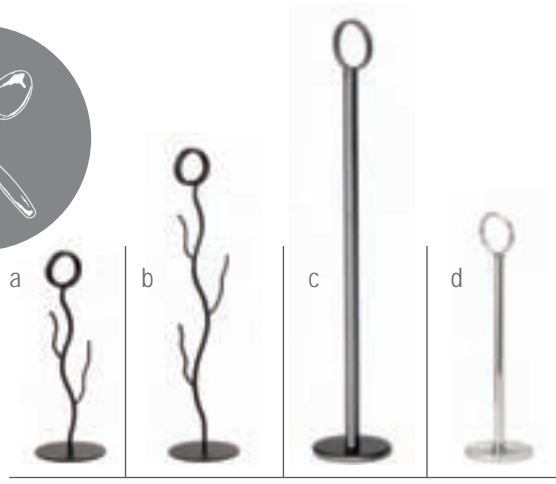

CARD & NUMBER HOLDERS CONTINUED

BLACK POWDER COATED METAL

Item	Description	Dimensions	Min Order/ Case Pack
a	BKB8 Branch, Black	6.5x6.5x20.5cm	1 / 12
b	BKB12 Branch, Black	7x7x30.5cm	1 / 12
	BK1908 Black Holder, Flat Bottom	5.5x5.5x20.5cm	1 / 12
c	BK1912 Black Holder, Flat Bottom	6.5x6.5x30.5cm	1 / 12
	BK1915 Black Holder, Flat Bottom	7x7x38.5cm	1 / 12
CHROME PLATED			
d	1908 Chrome Plated Holder, Flat Bottom	5.5x5.5x20.5cm	1 / 20
	1912 Chrome Plated Holder, Flat Bottom	5.5x5.5x30.5cm	1 / 20

SPOON RESTS

STAINLESS STEEL

Item	Description	Dimensions	Min Order/ Case Pack
e	HVSP1 Vertical Spoon Rest	9x12x21cm	6 / 6
f	HB1 Single Spoon Rest, Brushed Finish	20.5x10x4cm	12 / 12

NEW SILICONE COATED SERVING UTENSILS

SILICONE COATED STAINLESS STEEL

- Heat safe to 204°C

Item	Description	Dimensions	Min Order/ Case Pack
g	39100 Tong	18cm	1 / 6
h	39101 Tong	23cm	1 / 6
i	39102 Tong	30.5cm	1 / 6
j	39103 Spoon	20.5cm	1 / 6
k	39104 Spoon	24cm	1 / 6
l	39105 Spoon	27.5cm	1 / 6