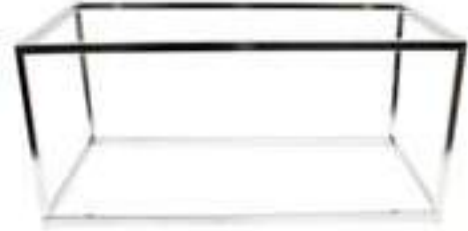

NEW

REVERSIBLE FRAME RISERS

18/8 STAINLESS STEEL

- Add height and interest to your buffet presentation with our new Stainless Steel Buffet Frames
- Constructed of mirror finish tubular Stainless Steel, each frame features non-slip pads on all sides to keep your tray or bowl from slipping
- Available in a variety of sizes to fit our range of existing items, including wood crates, melamine and Stainless Steel straight-sided bowls

Item	Description	Dimensions	Min Order/ Case Pack
a	21000 1:1 Reversible Riser	52.5x32.5x10cm	1 / 8
b	21001 1:1 Reversible Riser	52.5x32.5x18.5cm	1 / 4
c	21002 1:2 Reversible Riser	32x26.5x10cm	1 / 12
d	21003 1:2 Reversible Riser	32x26.5x18.5cm	1 / 6
e	21004 1:3 Reversible Riser	32.5x17.5x10cm	1 / 18
g	21005 1:3 Reversible Riser	32.5x17.5x18.5cm	1 / 12
g	21006 2:4 Reversible Riser	52x16x10cm	1 / 12
	21007 2:4 Reversible Riser	52x16x18.5cm	1 / 6

BUFFET EASELS & PLAQUES

BLACK POWDER COATED METAL

- Bring a charming vintage feel to your buffet with these easy-to-use boards and plaques
- Small easels fit with your choice of shaped chalkboards
- Simply customise your board with a chalkboard marker (code CBP2WH)

Item	Description	Dimensions	Min Order/ Case Pack
h	12004 Card Holder Easel, Black Powder Coated, Pack of 2	9x4.5x8.5cm	1 / 12
i	12005 Card Holder Easel, Wood, Pack of 2	8.5x12.5x8.5cm	1 / 12
	12006 Card Holder Easel, Acrylic, Pack of 2	9x1x9.5cm	1 / 12
j	12000 Chalkboard Plaque, Rectangle, Pack of 6	9x5cm	1 / 12
k	12003 Chalkboard Plaque, Decorative, Pack of 6	9x5cm	1 / 12
l	12002 Chalkboard Plaque, Marquee, Pack of 6	9x5cm	1 / 12
m	12001 Chalkboard Plaque, Oval, Pack of 6	9x5cm	1 / 12
	CBP2WH Chalkboard Pens, White, Pack of 2	9cm	1 / 24
n	CBSLA12 Black Chalkboard Labels, Assorted Pack of 48	7x4.5cm	1 / 12

NEW

a

b

c

d

e

f

g