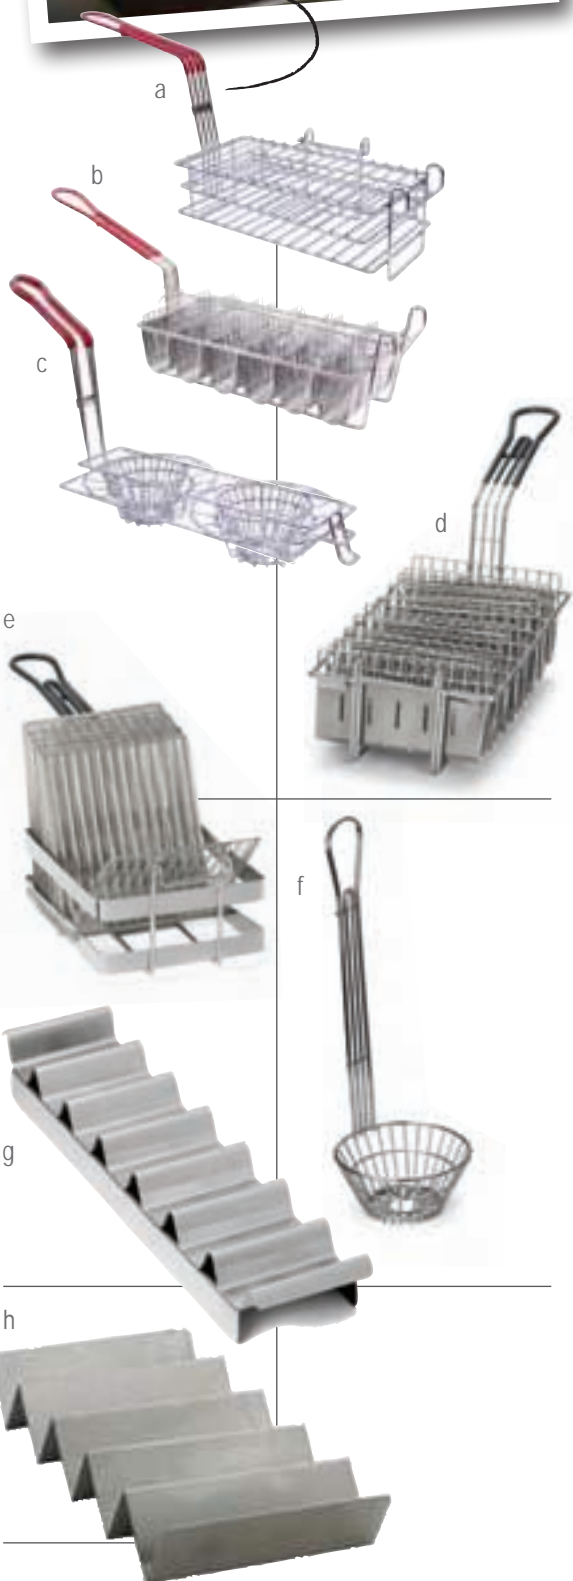

TACO / BURRITO COOKWARE

NICKEL PLATED, VINYL HANDLES

Item	Description	Dimensions	Min Order/ Case Pack
a	TB1164 Burrito Fry Basket	56x18x26.5cm	1 / 6
b	TB60 Taco Fry Basket (Holds Six 15 cm Taco Shells)	56.5x16.5x19.5cm	1 / 8
c	TB24039 Double Taco Cups Fry Basket	17x51x28.5cm	1 / 12

TACO / TOSTADA COOKWARE

NICKEL OR CHROME PLATED METAL WITH VINYL HANDLE

Item	Description	Dimensions	Min Order/ Case Pack
d	40 Taco Fry Basket, Nickel Plated (Holds Eight 15 cm Taco Shells)	56.5x16.5x19.5cm	1 / 8
e	41 Tostada Fry Basket, Chrome Plated (Holds Seventeen 15 cm Tostada Shells)	45.5x16.5x20.5cm	1 / 8

TACO BOWL COOKWARE

CHROME PLATED METAL

Item	Description	Dimensions	Min Order/ Case Pack
f	44080 Deep Basket	12.5x18x45.5cm	1 / 4

HOT DOG / TACO PREP TRAY

18/8 STAINLESS STEEL

Item	Description	Dimensions	Min Order/ Case Pack
g	937 Taco/Hot Dog Prep Tray (Holds up to 6 or 7)	46.5x10x5.5cm	1 / 24
h	BBQ48 Hot Dog Prep Tray, Includes 4 Compartments	28.5x15x5cm	6 / 6