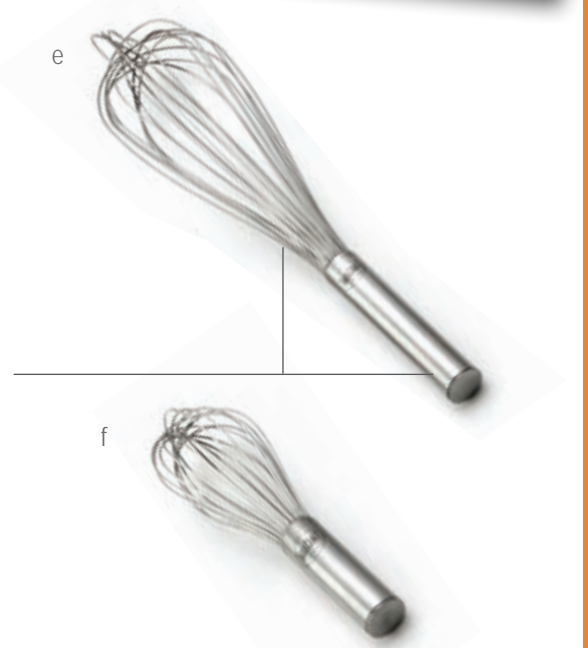

NEW

HIGH HEAT SPOONS & SPATULAS

SILICONE & NYLON

• Heat resistant to 260°C

Item	Description	Dimensions	Min Order/ Case Pack
SILICONE SPOON, NYLON HANDLE			
a 1865	Spoon	26.5cm	1 / 6
1866	Spoon	35.5cm	1 / 6
1867	Spoon	41.5cm	1 / 6
NOTCHED SILICONE BLADE, NYLON HANDLE			
b 1862	Spatula	26.5cm	1 / 24
1863	Spatula	35.5cm	1 / 24
1864	Spatula	41.5cm	1 / 24

RUBBER BLADE SPATULAS

EVA BLADE WITH POLYSTYRENE HANDLE

• Heat resistant to 70°C

Item	Description	Dimensions	Min Order/ Case Pack
FLAT SHAPED, SPATULA			
c 1500	Spatula	24cm	24 / 24
1510	Spatula	25.5cm	24 / 24
1514	Spatula	35.5cm	24 / 24
1516	Spatula	40.5cm	24 / 24
SPOON SHAPED, SPATULA			
d 2510	Spoon Spatula	24cm	24 / 24
2514	Spoon Spatula	35.5cm	24 / 24
2516	Spoon Spatula<!-- </td--> <td>42cm</td> <td>12 / 12</td>		

WHIPS

STAINLESS STEEL

• 16 sealed wires
• 2 mm wire gauge

Item	Description	Dimensions	Min Order/ Case Pack
SF10	French Whip	26cm	1 / 12
SF12	French Whip	30.5cm	1 / 12
SF14	French Whip	35.5cm	1 / 12
e SF16	French Whip	40.5cm	1 / 12
SF18	French Whip	45.5cm	1 / 12
SF20	French Whip	51cm	1 / 12
SF24	French Whip	61cm	1 / 12

STAINLESS STEEL

• 24 fine wires
• 2 mm wire gauge

Item	Description	Dimensions	Min Order/ Case Pack
f SP10	Piano Whip	25.5cm	1 / 12
SP12	Piano Whip	30.5cm	1 / 12
SP14	Piano Whip	35cm	1 / 12
SP16	Piano Whip	38cm	1 / 12

Same great product, fresh new look!

New colour handle for 2019

KITCHEN TOOLS
FOOD PREP TOOLS & GADGETS