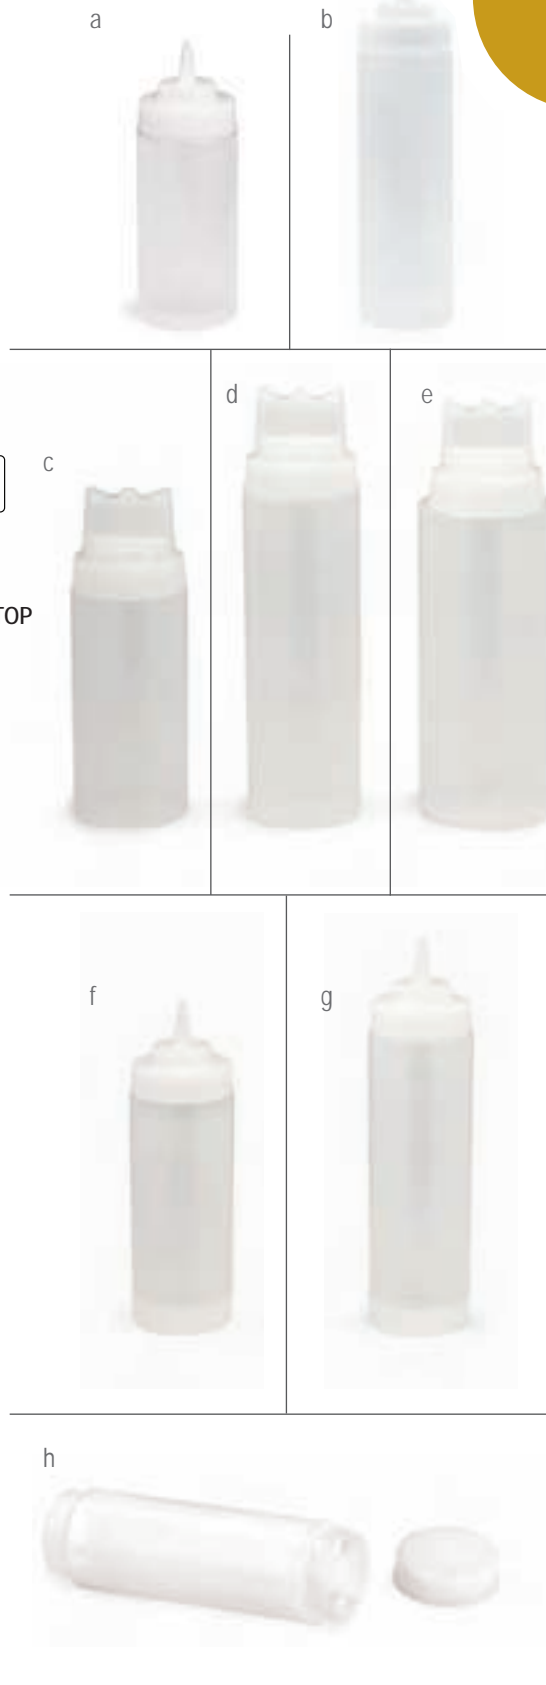

WIDEMOUTH™ SQUEEZE BOTTLES

LDPE BOTTLE, POLYPROPYLENE TOPS

475 OR 710 ML (16 OR 24 OZ) WIDE TIP CONE, CLEAR

Item	Description	Dimensions	Capacity	Min Order/ Case Pack
a	31763C Clear, 16 oz with WideTipTop™, 63mm Natural Top	7x7x20.5cm	475 ml	24 / 24
b	32563C WideMouth™ Clear, 24 oz with Wide Tip Cone, 63mm Natural Top	7x7x26cm	710 ml	12 / 12

REPLACEMENT PARTS & ACCESSORIES

363TC	63mm WideTipTop™, Natural	7x7x6.5cm	—	12 / 12

SELECTOP™ WIDEMOUTH™ SQUEEZE BOTTLE

LDPE BOTTLE, HDPE CAP

475, 710 OR 950 ML (16, 24 OR 32 OZ), 63MM OPENINGS, CLEAR WITH SELECTOP

Item	Description	Dimensions	Capacity	Min Order/ Case Pack
c	11663C3 Clear, 16 oz Three Tiptop™ SelecTop™, Natural	7x7x22.5cm	475 ml	12 / 12
d	12463C3 Clear, 24 oz Three Tiptop™ SelecTop™, Natural	7x7x26.5cm	710 ml	12 / 12
e	3263C3 Clear, 32 oz Three Tiptop™ SelecTop™, Natural	8.5x8.5x25.5cm	950 ml	12 / 12

REPLACEMENT PARTS & ACCESSORIES

63TC3	63mm, Three Tiptop™ SelecTop™, Natural	7x7x6cm	—	12 / 12

DUALWAY™ WIDEMOUTH™ SQUEEZE BOTTLE

LDPE BOTTLE, HDPE CAP

475 OR 710 ML (16 OR 24 OZ), 63MM OPENINGS, DUALWAY™, CLEAR

Item	Description	Dimensions	Capacity	Min Order/ Case Pack
f	11663CF Clear, 16 oz with Cone Tiptop™	7x7x22.5cm	475 ml	12 / 12
g	12463CF Clear, 24 oz with Cone Tiptop™	7x7x25.5cm	710 ml	12 / 12

REPLACEMENT PARTS & ACCESSORIES

63TC	63mm, Cone Tip, Natural Top	7x7x6.5cm	—	12 / 12
h	63FCAP 63mm End Cap, Natural	7x7x2cm	—	12 / 12

SQUEEZE BOTTLES
NSF® WIDEMOUTH™ SQUEEZE BOTTLES