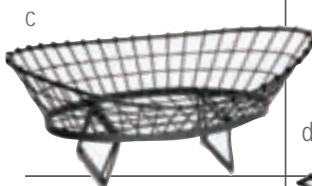

GRAND MASTER TRANSFORMER® COLLECTION

BLACK POWDER COATED METAL

- Versatile wire baskets can be used as-is, with a cloth insert, melamine bowl and more
- Choice of basket shapes all with adjustable legs for unlimited display heights and angles

Item	Description	Dimensions	Min Order/Case Pack
a	GMT13105 Rectangular Half Size	32.5x26.5x12.5cm	1 / 6
b	GMT21125 Rectangular Full Size	52.5x32x12.5cm	1 / 6
	GMT1717 Square Black Basket	43x43x15cm	1 / 4
c	GMT2412 Oblong	61x30.5x15cm	1 / 4
d	GMT2113 Rectangular	53.5x33x14cm	1 / 4
e	MGMT2412 Oblong, White Melamine Insert (Fits GMT2412)	61.5x33x14.5cm	1 / 6
f	MGMT2113 Rectangular, White Melamine Insert (Fits GMT2113)	52.5x33x12.5cm	1 / 6
g	GMT1212 Angled Square	30.5x30.5x11.5cm	1 / 4
h	GMT1519 Angled Square	48.5x38x19cm	1 / 4
i	GMT1608 Rectangular	40.5x20.5x11cm	1 / 4
j	GMT2113 Rectangular	53.5x33.5x13.5cm	1 / 4
	GMT15 Round Black Basket	38x20.5x12.5cm	1 / 4
k	240000 Black Stackable Hanging Basket	39.5x24x22cm	1 / 6
l	240001 Black Stackable Hanging Basket	42x31x23.5cm	1 / 6

MEDITERRANEAN COLLECTION™

BLACK POWDER COATED METAL

Item	Description	Dimensions	Min Order/Case Pack
m	BKT2A Two-Tiered, 22.9 & 26.7 cm Baskets	27.5x27.5x31cm	1 / 8
n	BKT2 Two-Tiered, 25.4 & 30.5 cm Baskets	35.5x35.5x61.5cm	1 / 2
o	BKT3 Three-Tiered, 25.4, 30.5 & 35.6 cm Baskets	35x35x85cm	1 / 1

NEW

NEW