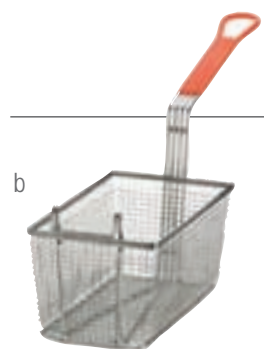

PLASTIC

- Heat resistant to 100°C

Item	Description	Dimensions	Min Order/ Case Pack
	PD8 Dual Handle Fry Scoop	23.5x20.5x5cm	1 / 6
g	PR8 Right Handle Fry Scoop	23.5x20.5x5cm	1 / 6