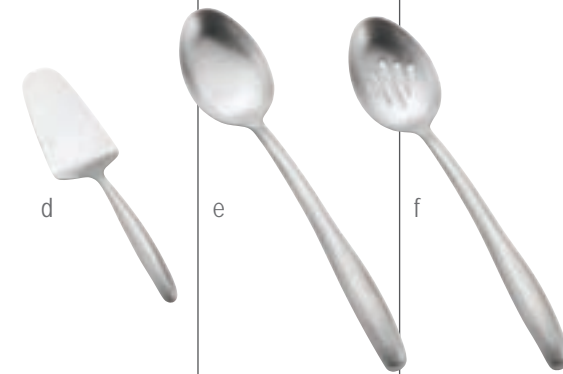

DALTON COLLECTION™ SERVING UTENSILS

18/8 STAINLESS STEEL

- Classic and elegant additions to your serving station
- Curved handle prevents utensils from sliding into dishes
- Features brushed finish handles

Item	Description	Dimensions	Min Order/ Case Pack
a	5304 Soup Ladle, 120 ml	9.5x5.5x33cm	1 / 12
b	5311 Two Tine Fork	2.5x2x24cm	1 / 12
c	5331 Buffet Cake Server	5.5x2x25.5cm	1 / 12
d	5332 Buffet Server	5.5x2x26cm	1 / 12
e	5333 Solid Serving Spoon	7x4x35cm	1 / 12
f	5334 Slotted Serving Spoon	7x4x35cm	1 / 12

DALTON II COLLECTION™ SERVING UTENSILS

18/8 STAINLESS STEEL

Item	Description	Dimensions	Min Order/ Case Pack
g	3606 Tong, Brushed Finish	15cm	1 / 12
h	3609 Tong, Brushed Finish	24cm	1 / 12
	3612 Slotted Serving Spoon, Brushed Finish	30cm	1 / 12

SERVING UTENSILS

STAINLESS STEEL

Item	Description	Dimensions	Min Order/ Case Pack
i	4331 Polished Finish Pastry Turner	28x5.5x3.5cm	1 / 12
j	2068 Pasta Grabber, Oval Bowl	29x7x5cm	1 / 12
k	4403 Tongs	19cm	1 / 12
l	4405 Tongs	16.5cm	1 / 12

POLYSTYRENE

500LC	Polystyrene Ladle	31x10x4.5cm	12 / 12

BUFFET, CATERING & DISPLAY
BUFFET ACCESSORIES