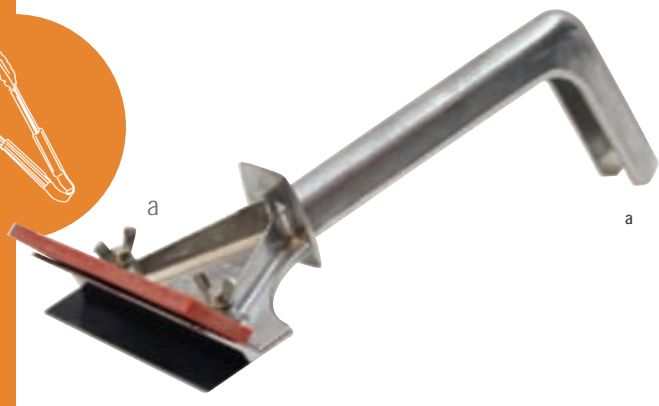

Item	Description	Dimensions	Min Order/ Case Pack
e 1240	4 Egg Ring, Non-Stick, 10 cm dia	24.5x39.5x9.5cm	1 / 2

PIZZA SCREEN

ALUMINIUM

Item	Description	Dimensions	Min Order/ Case Pack
PS13	Pizza Screen	33cm dia	1 / 12