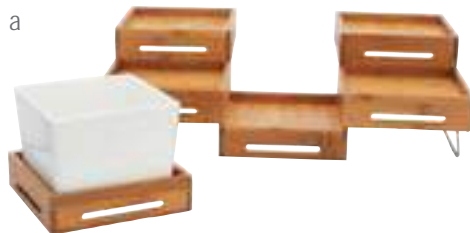

GEO-MATES™

BAMBOO OR BLACK PAINTED WOOD

- Elevate your buffet display with these clever riser sets in bamboo or black finish
- 3-piece riser set expands to suit your needs
- Fit together easily and can be configured in different ways to suit your changing needs

Item	Description	Dimensions	Min Order/ Case Pack
a	RW555BAM 3 pc Expandable Riser Set, Bamboo	14x14x11.5cm	1 / 12
	RW555BK 3 pc Expandable Riser Set, Black	14x14x11.5cm	1 / 12