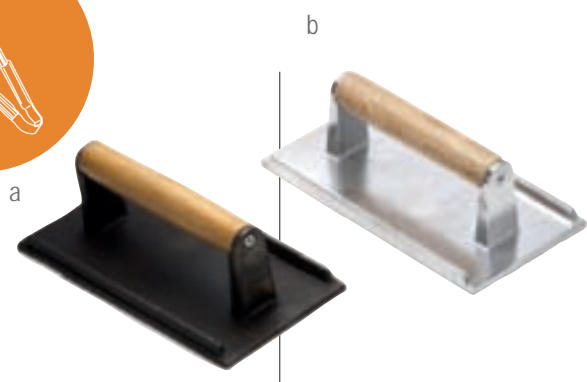

STEAK WEIGHTS

CAST ALUMINIUM OR CAST IRON

Item	Description	Dimensions	Min Order/ Case Pack
a	3004 Cast Aluminum	20.9x10.7x4.4cm	1 / 12
b	3033 Cast Iron	21.5x10.7x6.9cm	1 / 12