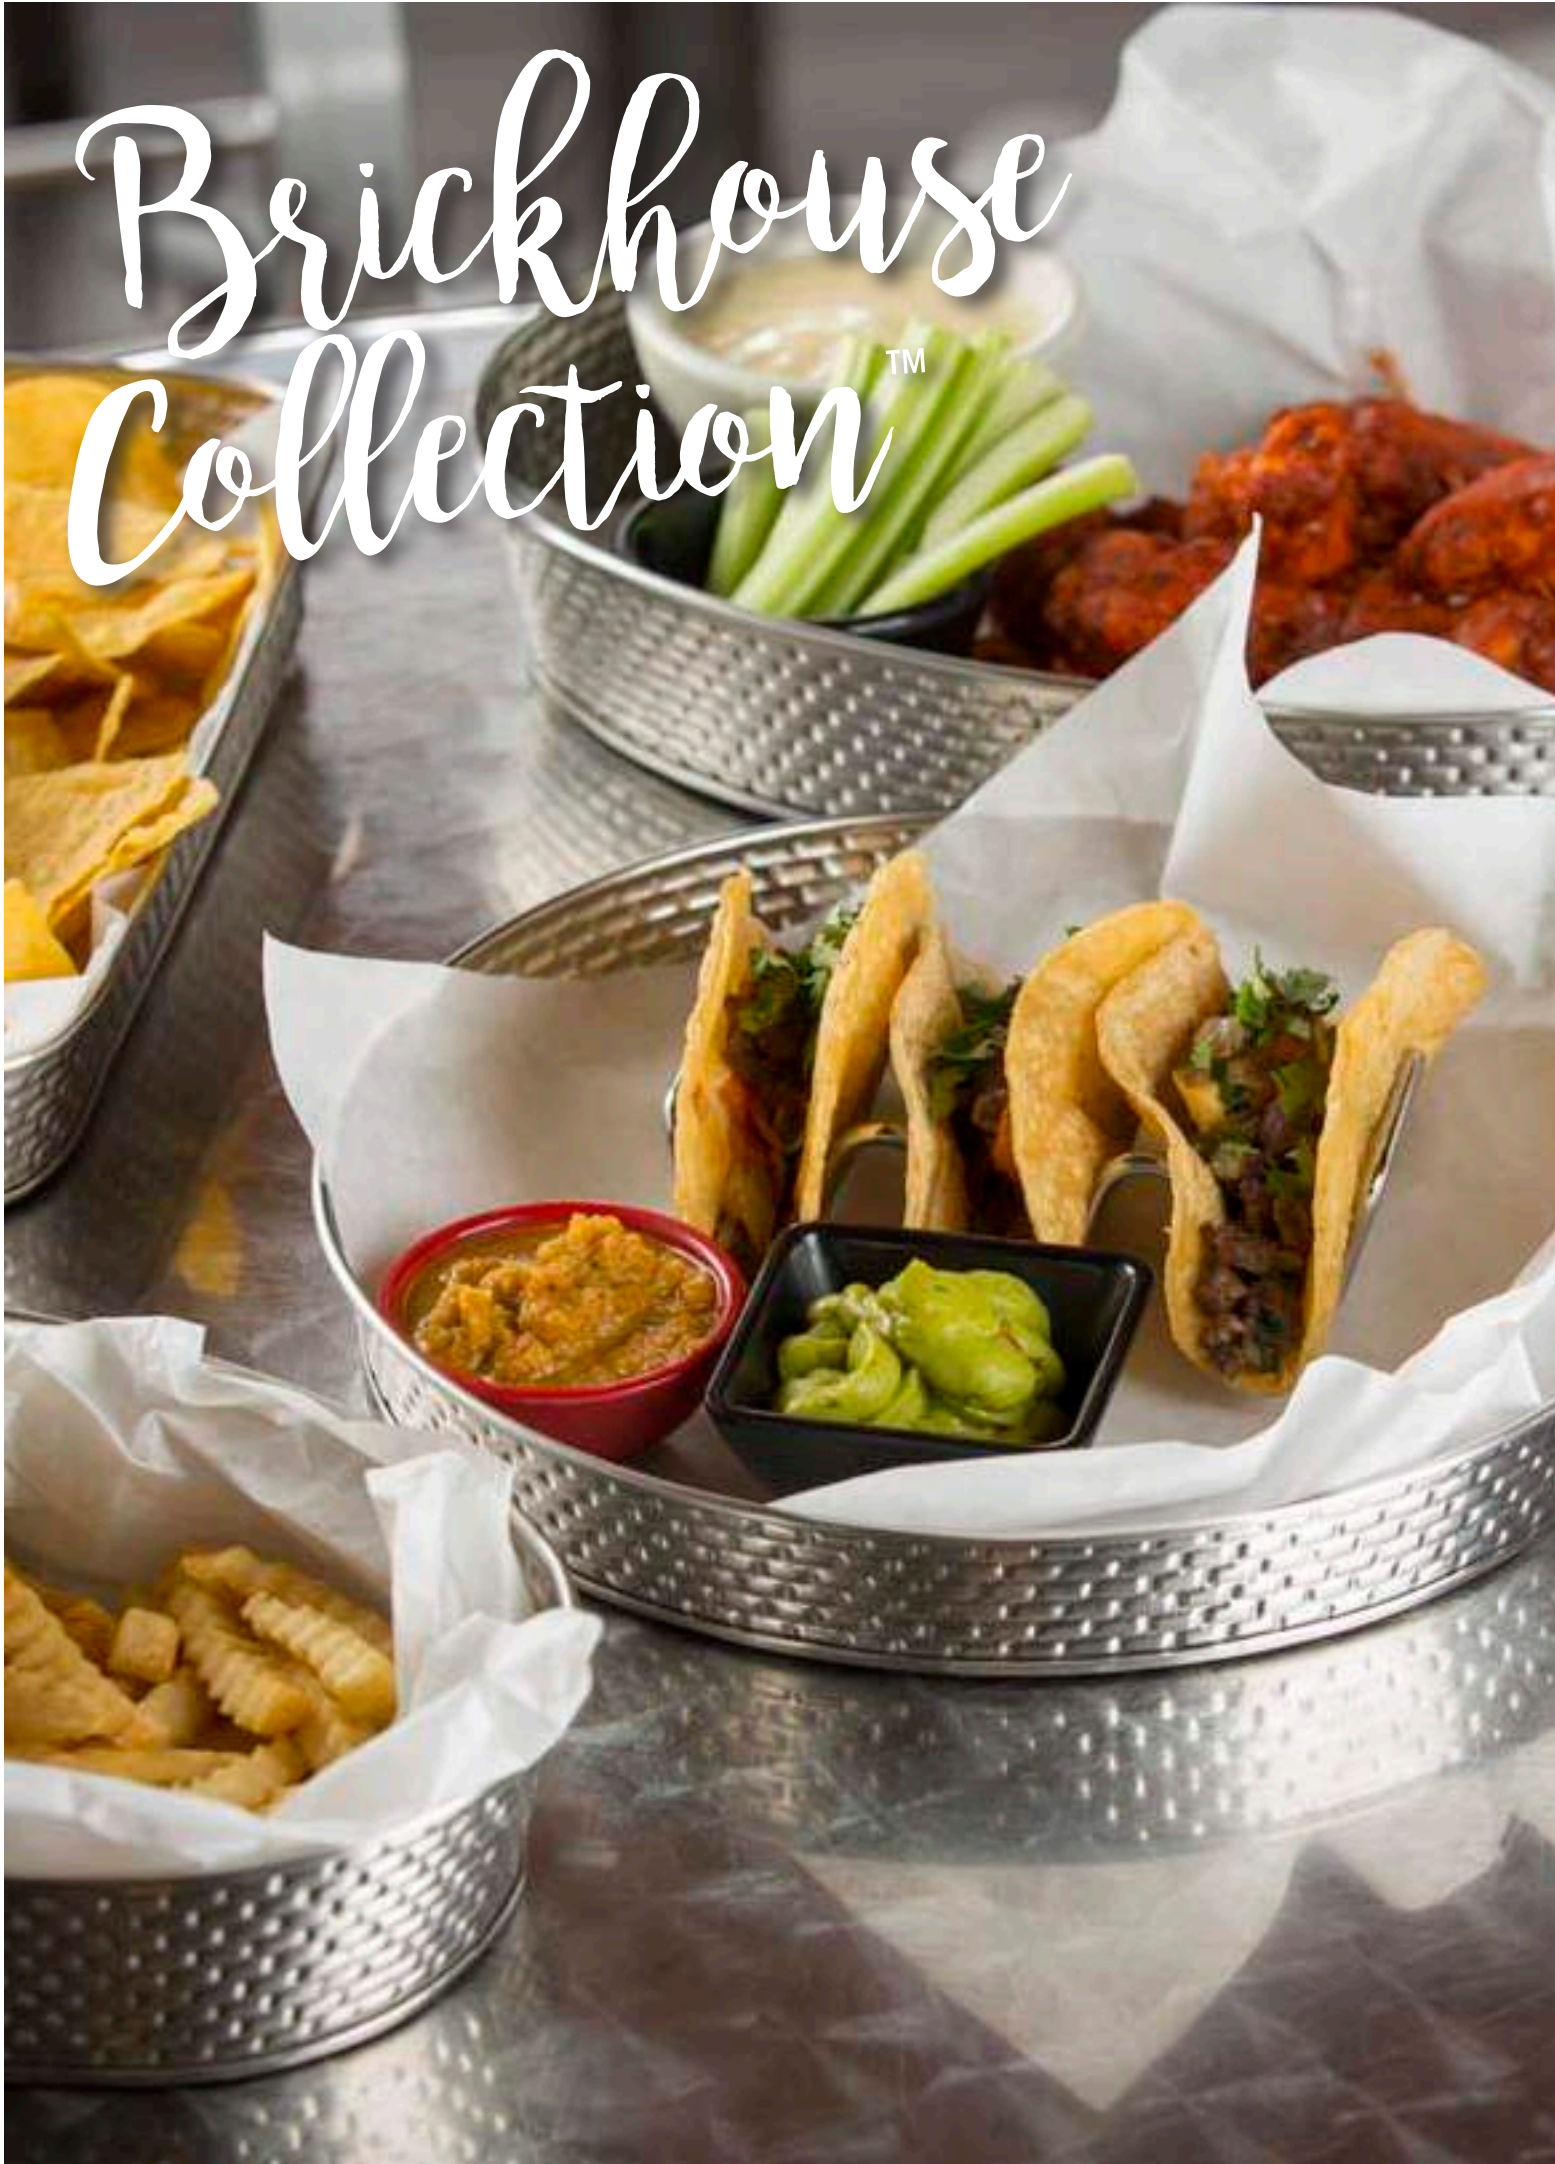

Brickhouse Collection™