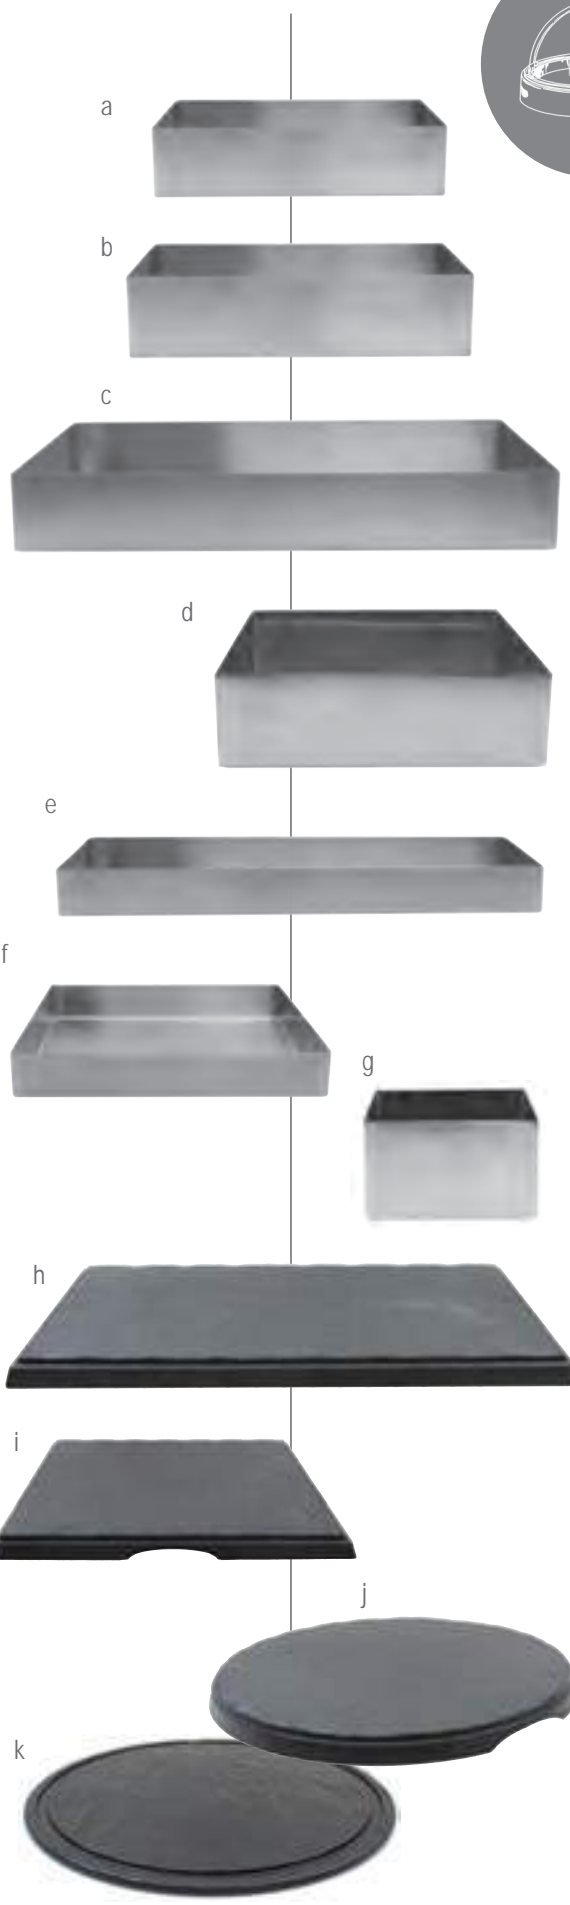

STAINLESS STEEL STRAIGHT-SIDED BOWLS

18/8 STAINLESS STEEL

- Save space with the straight-sided design
- Versatile design, can be used as bowls or flipped and used as risers
- Brushed steel finish hides finger prints

Item	Description	Dimensions	Capacity	Min Order/ Case Pack
a	SS4026 Straight-Sided Bowl	25.5x12.5x7.5cm	2.8 L	1 / 8
b	SS4027 Straight-Sided Bowl	30.5x15x7.5cm	4 L	1 / 8
c	SS4033 Straight-Sided Bowl	51x30.5x7.5cm	13.6 L	1 / 6
	SS4017 Straight-Sided Bowl	51x15x8cm	6.8 L	1 / 8
d	SS4005 Straight-Sided Bowl	30.5x25.5x8cm	6.8 L	1 / 8
	SS4004 Straight-Sided Bowl	25.5x25.5x7.5cm	5.7 L	1 / 8
e	SS4007 Straight-Sided Bowl	38x12.5x4cm	2 L	1 / 8
	SS4008 Straight-Sided Bowl	38x12.5x7.5cm	4.3 L	1 / 8
f	SS4014 Straight-Sided Bowl	25.5x25.5x4cm	2.8 L	1 / 8
g	SS4024 Straight-Sided Bowl	12.5x12.5x7.5cm	1.4 L	1 / 8
	SS4025 Straight-Sided Bowl	15x15x7.5cm	2 L	1 / 8

FROSTONE SLATE COLLECTION™ DISPLAYS

MELAMINE

- Stylish pieces in a textured slate finish and a choice of shapes
- Raised to bring height and interest to your buffet display
- Lightweight and durable melamine, ideal for easy movement and regular cleaning

Item	Description	Dimensions	Min Order/ Case Pack
h	MGD2112 Rectangular Melamine Display	53.5x32.5x3cm	1 / 3
i	MGD1616 Square Melamine Display	42x42x3cm	1 / 3
j	MGD16 Round Melamine Display	41.5x41.5x3cm	1 / 4
k	MGC13 Round Black Tray with Channel	33x33x1cm	1 / 4

Pair item MGC13
with any of our cake
dome covers on p37

BUFFET, CATERING & DISPLAY
COLD HOLDING SERVERS & DISPLAYS