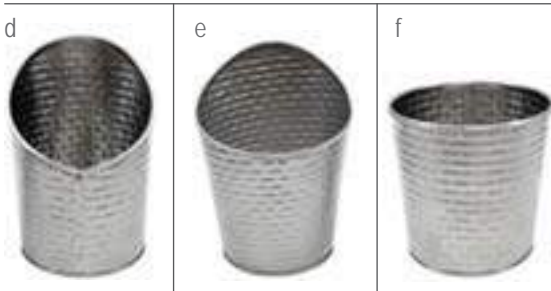

BRICKHOUSE COLLECTION™ CONTINUED

STAINLESS STEEL

Item	Description	Dimensions	Capacity	Min Order/ Case Pack
a	GRSS1 Ramekin, 1.5 oz	6x6x2.5cm	45 ml	12 / 12
b	GRSS2 Ramekin, 2.5 oz	5.5x5.5x4.5cm	75 ml	12 / 12
c	GRSS3 Ramekin, 3 oz	7x7x4.5cm	90 ml	12 / 12
d	GTSS28 Slanted Round Fry Cup	8.5x8.5x11.5cm	280 ml	1 / 12
e	GTSS375 Slanted Round Fry Cup	9.5x9.5x12.5cm	295 ml	1 / 12
f	GTSS31 Round Cup	9x9x9cm	385 ml	1 / 12
g	GTSS4 Tapered Square Fry Cup	10.1x10.1x9.5cm	445 ml	1 / 12
h	GTSS45 Round Cup	10.1x10.1x12cm	680 ml	1 / 12

GALVANIZED COLLECTION™

GALVANIZED STEEL

- A stylish solution for serving a relaxed menu
- Durable and lightweight, a pebble texture offers added appeal
- Choose from a range of round and oval platters

Item	Description	Dimensions	Capacity	Min Order/ Case Pack
i	GP8 Round Diner Platter	21x21x3cm	—	1 / 12
	GP10 Round Diner Platter	26.5x26.5x3.5cm	—	1 / 12
j	GP12 Round Diner Platter	32x32x3cm	—	1 / 12
k	GP96 Oval Diner Platter	24x15x5cm	—	1 / 12
	GP129 Oval Diner Platter	31x22x5.5cm	—	1 / 12
l	GT33 Round Pail, Handle	9.5x8.2x7.6cm	265 ml	1 / 12
m	GT44 Round Pail, Handle	11.4x10.1x9.5cm	490 ml	1 / 12
n	GT87 Round Pail, Handle	23.4x20.9x17.7cm	5.7 L	1 / 4

BASKET LINERS

FOOD GRADE PAPER

Item	Description	Dimensions	Min Order/ Case Pack
o	ACP7 White Liners	18x18cm	1 / 6
	ACP12 White Liners	31x31cm	1 / 5