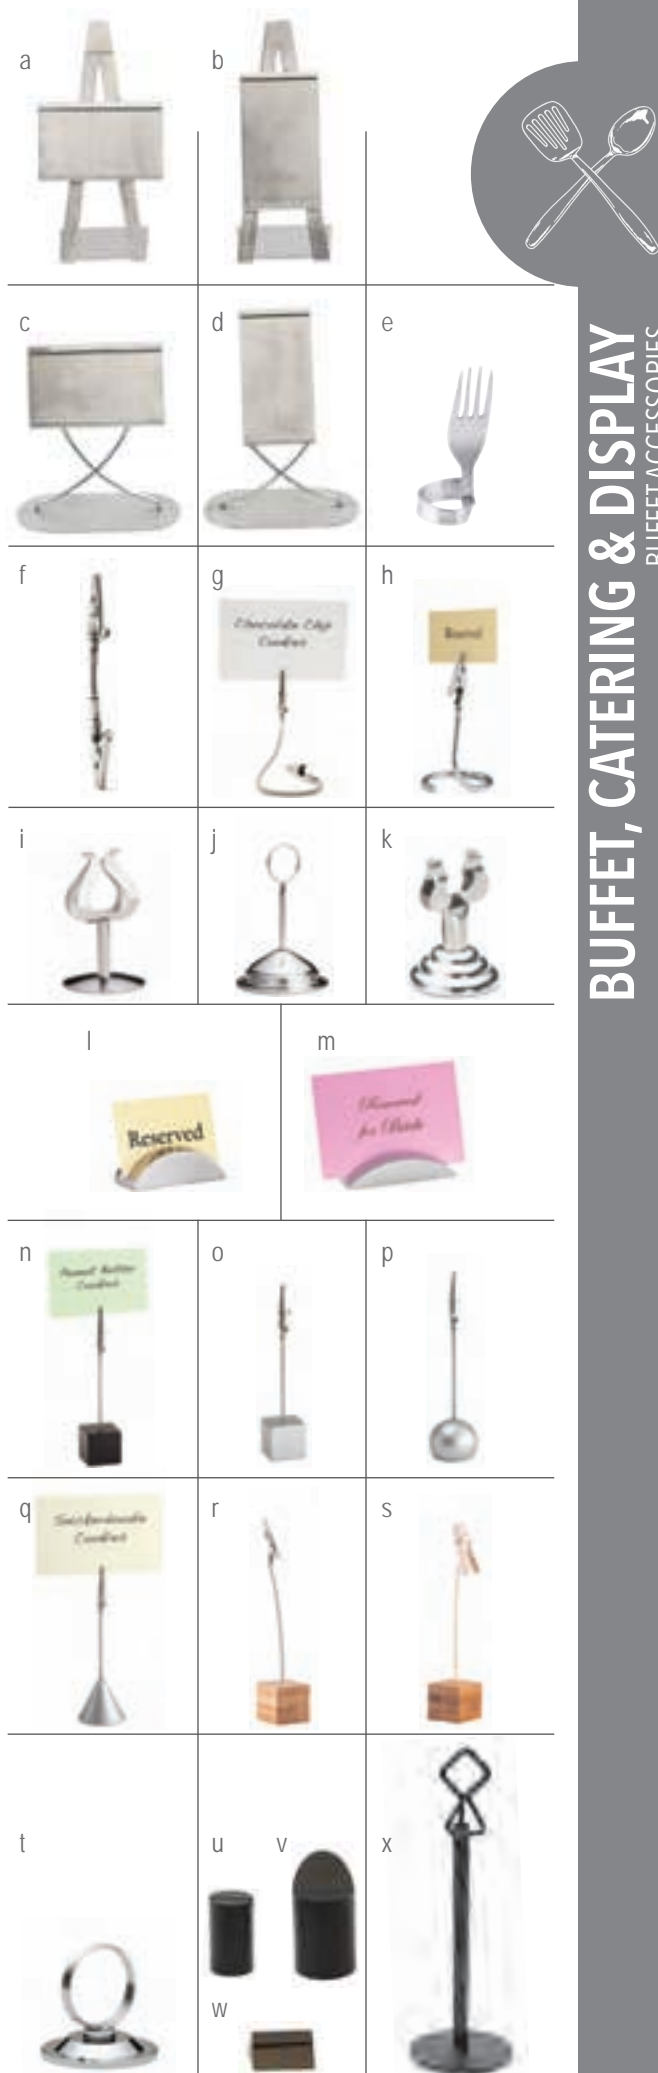

Item	Description	Dimensions	Min Order/Case Pack
STAINLESS STEEL			
a	CHH100 Horizontal Easel Card Holder	9x7x16.5cm	1 / 12
b	CHV100 Vertical Easel Card Holder	7x6x16.5cm	1 / 12
c	CHH200 Horizontal Card Holder	11.5x6x11.5cm	1 / 12
d	CHV200 Vertical Card Holder	11x6x14cm	1 / 12
e	BFCH4 Fork Card Holder	5x4x10cm	12 / 12
f	CHX4 Double-sided Clip	11.5x1x1.5cm	1 / 12
g	CHX8 Double-sided Clip	21.5x1x0.5cm	1 / 12
h	CH2 Circle Clip	5x5x9cm	1 / 12
i	2504 Harp Clip	5.5x5.5x10cm	1 / 6
	2508 Harp Clip	6.5x6.5x19.5cm	1 / 6
	2512 Harp Clip	7.5x7.5x30.5cm	1 / 6
j	1306 Card Holder	15cm	1 / 6
k	797 Card Holder	2x2x4cm	12 / 120
l	RCH21 Card Holder	5x3x1.5cm	1 / 6
m	RCH41 Card Holder	10x10x2.5cm	1 / 6
PLASTIC			
n	4CHSBK Square Clip, Black	2.5x2.5x11cm	1 / 12
o	4CHS Square Clip, Silver	2.5x2.5x11cm	1 / 12
p	4CHR Round Clip, Silver	3x3x11cm	1 / 12
q	4CHT Triangle Clip, Silver	3.5x3.5x12cm	1 / 12
	CH5 Square Brushed Card Holder	2.5x2.5x11.5cm	1 / 12
BAMBOO			
r	5CHBAM Square with Metal Clip	2.5x2.5x14cm	12 / 12
s	5CHBAMCP Square with Clothespin Clip	2.5x2.5x14cm	12 / 12
NICKEL PLATED			
t	596 Card Holder	5.5x5.5x5cm	24 / 24
CAST ALUMINIUM			
u	CHCR100BK Round Card Holder, Black Anodized Finish	2x2x4cm	1 / 12
v	CHCR120BK Slanted Card Holder, Black Anodized Finish	3x3x5.5cm	1 / 12
w	CHCT125BK Triangular Card Holder, Black Anodized Finish	3x3x1.5cm	1 / 12
BLACK POWDER COATED METAL			
	BKC2202 Stand with Clip	5x5x5cm	1 / 12
	BKC2206 Stand with Clip	5x5x15cm	1 / 12
x	BKC2208 Stand with Clip	5.5x5.5x20.5cm	1 / 12
	BKC2212 Stand with Clip	5.5x5.5x30.5cm	1 / 12

BUFFET, CATERING & DISPLAY
BUFFET ACCESSORIES