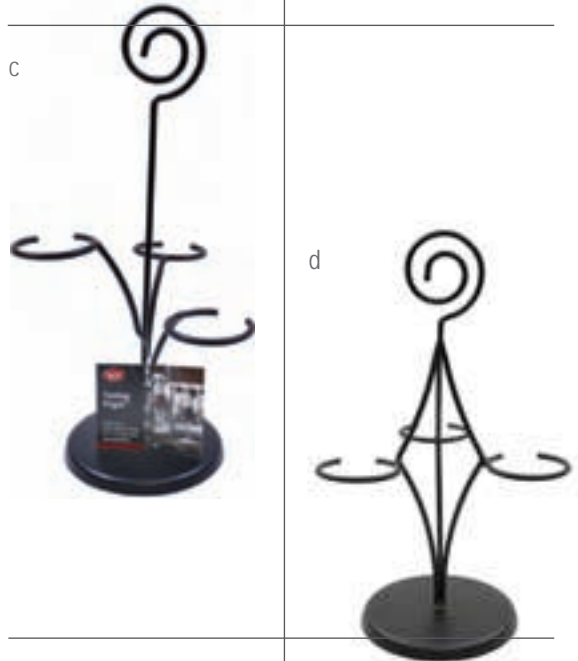

WINE FLIGHTS

BLACK POWDER COATED METAL

Item	Description	Dimensions	Min Order/ Case Pack
c	WF200BK Cascade Tasting Flight, Holds 3 Condiments (5.7cm dia) *Ramekins Not Included	19x18x36cm	1 / 4
d	WF300BK Tasting Flight, Holds 3 Condiments (5.7cm dia) *Ramekins Not Included	19x19x33cm	1 / 4