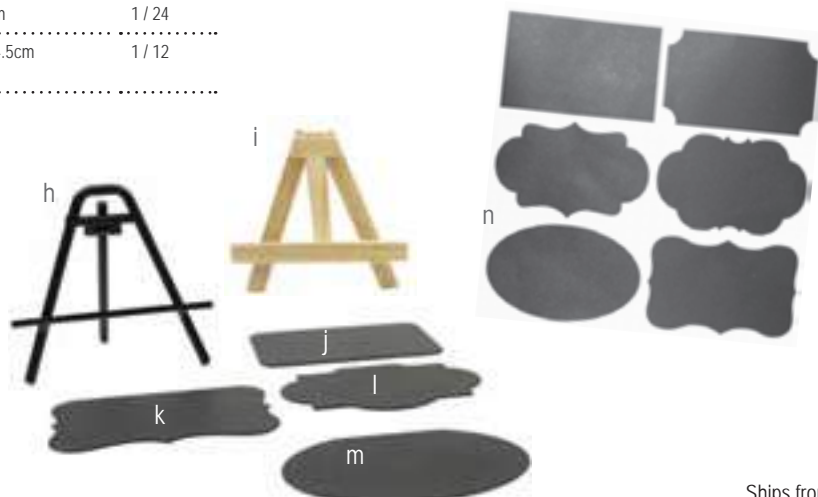

Item	Description	Dimensions	Min Order/ Case Pack
a	21000 1:1 Reversible Riser	52.5x32.5x10cm	1 / 8
b	21001 1:1 Reversible Riser	52.5x32.5x18.5cm	1 / 4
c	21002 1:2 Reversible Riser	32x26.5x10cm	1 / 12
d	21003 1:2 Reversible Riser	32x26.5x18.5cm	1 / 6
e	21004 1:3 Reversible Riser	32.5x17.5x10cm	1 / 18
g	21005 1:3 Reversible Riser	32.5x17.5x18.5cm	1 / 12
g	21006 2:4 Reversible Riser	52x16x10cm	1 / 12
	21007 2:4 Reversible Riser	52x16x18.5cm	1 / 6

BUFFET EASELS & PLAQUES

BLACK POWDER COATED METAL

- Bring a charming vintage feel to your buffet with these easy-to-use boards and plaques
- Small easels fit with your choice of shaped chalkboards
- Simply customise your board with a chalkboard marker (code CBP2WH)

Item	Description	Dimensions	Min Order/ Case Pack
h	12004 Card Holder Easel, Black Powder Coated, Pack of 2	9x4.5x8.5cm	1 / 12
i	12005 Card Holder Easel, Wood, Pack of 2	8.5x12.5x8.5cm	1 / 12
	12006 Card Holder Easel, Acrylic, Pack of 2	9x1x9.5cm	1 / 12
j	12000 Chalkboard Plaque, Rectangle, Pack of 6	9x5cm	1 / 12
k	12003 Chalkboard Plaque, Decorative, Pack of 6	9x5cm	1 / 12
l	12002 Chalkboard Plaque, Marquee, Pack of 6	9x5cm	1 / 12
m	12001 Chalkboard Plaque, Oval, Pack of 6	9x5cm	1 / 12
	CBP2WH Chalkboard Pens, White, Pack of 2	9cm	1 / 24
n	CBSLA12 Black Chalkboard Labels, Assorted Pack of 48	7x4.5cm	1 / 12

NEW