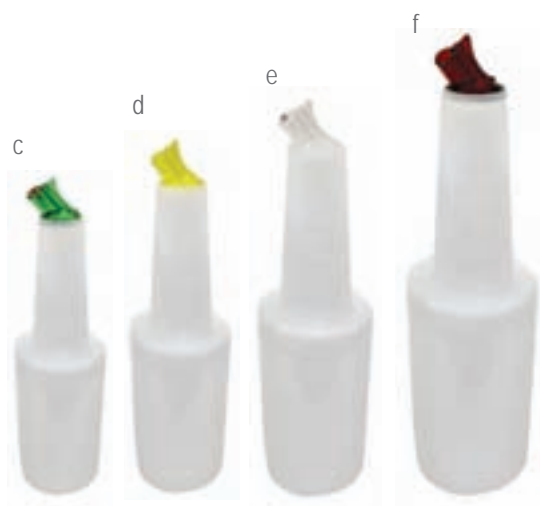

"Assorted" includes 2 of each colour for 8016A and 8032A
"Assorted" includes 1 of each colour for 8064A and 8128A