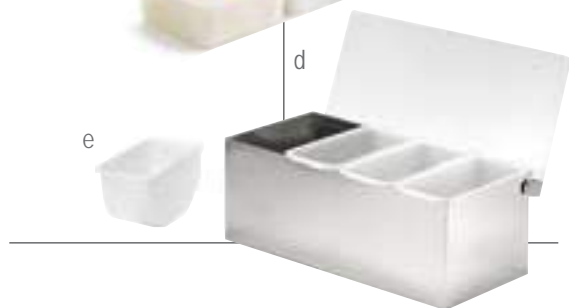

CONDIMENT DISPENSERS

BLACK ABS PLASTIC BASE, CLEAR ABS LID

Item	Description	Dimensions	Min Order/ Case Pack

1. b 102 6 Compartment Holder, 550 ml
   103 4 Compartment Holder, 850 ml
   104 3 Compartment Holder, 1 Litre

STAINLESS STEEL, ACRYLIC LID

Item	Description	Dimensions	Min Order/ Case Pack

1. c 1504 White 4 Compartment Condiment Holder,
   1602 Deep 4 Comp, Notched Lid,
   d 1603 4 Compartment Holder, 550 ml, Holds Four Freeze Packs (4937 not included), Enclosed Bottom
   1604 4 Compartment Holder, 550 ml, Open Bottom
   *H1604 Bar Caddy Set, Includes (4) 550 ml Holder inserts and Stainless Steel Tongs, Open Bottom
   1605 5 Compartment Holder, 550 ml, Open Bottom
   1606 6 Compartment Holder, 550 ml, Open Bottom

REPLACEMENT PARTS & ACCESSORIES

e 1607	White Replacement Insert, Fits 102, 1603, 1604, H1604, 1605, 1606. 550ml	14.5x7.5x7.5cm	1 / 120
4937	Freeze Pack for 1603	6.5x3x12.5cm	1 / 36

EXACTOPOUR

Item	Description	Dimensions	Min Order/ Case Pack

1. f EXACTOPOUR Clear Exacto-Pour Set, Set of 7