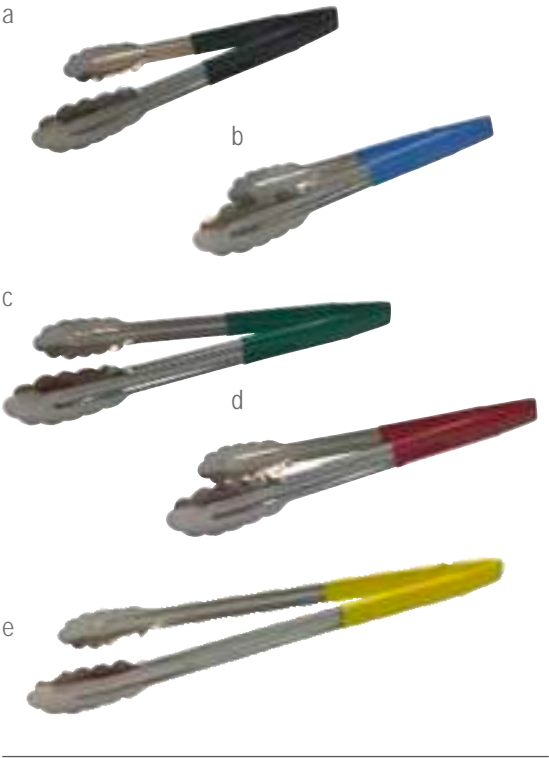

VINYL-COATED TONGS

VINYL COATED STAINLESS STEEL

AVAILABLE IN 5 COLOURS

Item	Description	Dimensions	Min Order/ Case Pack
a	3774BKEU Black Handle	24.5cm	1 / 12
b	3774BLEU Blue Handle	24.5cm	1 / 12
	3774GEU Green Handle	24.5cm	1 / 12
	3774REU Red Handle	24.5cm	1 / 12
	3774YEU Yellow Handle	24.5cm	1 / 12
	3712BKEU Black Handle	31.5cm	1 / 12
	3712BLEU Blue Handle	31.5cm	1 / 12
c	3712GEU Green Handle	31.5cm	1 / 12
d	3712REU Red Handle	31.5cm	1 / 12
	3712YEU Yellow Handle	31.5cm	1 / 12
	3716BKEU Black Handle	41.5cm	1 / 12
	3716BLEU Blue Handle	41.5cm	1 / 12
	3716GEU Green Handle	41.5cm	1 / 12
	3716REU Red Handle	41.5cm	1 / 12
e	3716YEU Yellow Handle	41.5cm	1 / 12