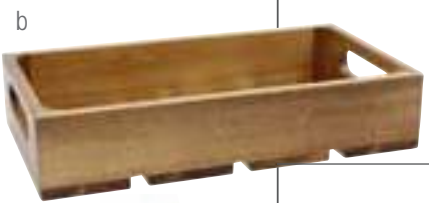

GASTRONORM WOOD CRATES

ACACIA & BLACK PAINTED WOOD

- High quality choice that brings a rustic, yet contemporary, feel to your serving presentation
- Designed to fit standard sized food pans
- Features handles for convenient use

Item	Description	Dimensions	Min Order/ Case Pack

ACACIA WOOD

	CRATE11	1:1 Crate, Acacia	53x32.5x7cm	1 / 8
a	CRATE12	1:2 Crate, Acacia	32.5x26.5x7cm	1 / 8
b	CRATE13	1:3 Crate, Acacia	32.5x17.5x7cm	1 / 14
	CRATE14	1:4 Crate, Acacia	26.5x16.5x7cm	1 / 14
	CRATE114	1:1 Crate, Acacia	52.5x32.5x11cm	1 / 3
c	CRATE124	1:2 Crate, Acacia	32.5x26.5x11cm	1 / 10
	CRATE134	1:3 Crate, Acacia	32.5x17.5x11cm	1 / 10
	CRATE116	1:1 Crate, Acacia	52.5x32.5x16cm	1 / 3
	CRATE126	1:2 Crate, Acacia	32.5x26.5x16cm	1 / 6
d	CRATE136	1:3 Crate, Acacia	32.5x17.5x16cm	1 / 6

BLACK PAINTED WOOD

	CRATE11BK	1:1 Crate, Black	53x32.5x7cm	1 / 8
e	CRATE12BK	1:2 Crate, Black	32.5x26.5x7cm	1 / 8
	CRATE13BK	1:3 Crate, Acacia	32.5x17.5x7cm	1 / 14
f	CRATE14BK	1:4 Crate, Acacia	26.5x16.5x7cm	1 / 14
	CRATE114BK	1:1 Crate, Black	52.5x32.5x11cm	1 / 3
g	CRATE124BK	1:2 Crate, Black	32.5x26.5x11cm	1 / 10
	CRATE134BK	1:3 Crate, Black	32.5x17.5x11cm	1 / 10
	CRATE116BK	1:1 Crate, Black	52.5x32.5x16cm	1 / 3
	CRATE126BK	1:2 Crate, Black	32.5x26.5x16cm	1 / 6
h	CRATE136BK	1:3 Crate, Black	32.5x17.5x16cm	1 / 6

SOLID BASE

	CRATESB11	1:1 Crate, Solid Bottom, Acacia	53x32.5x7cm	1 / 8
	CRATESB11BK	1:1 Crate, Solid Bottom, Black	53x32.5x7cm	1 / 8
	CRATESB12	1:2 Crate, Solid Bottom, Acacia	32.5x26.5x7cm	1 / 8
	CRATESB12BK	1:2 Crate, Solid Bottom, Black	32.5x26.5x7cm	1 / 8

TIERED CRATE FRAME

BLACK TIERED FRAME

- Frame features adjustable shelves to display crates flat or on an angle
- Removable chalkboard panel for fun labeling and customisation
- Fits existing range of Gastronorm wood crates

Item	Description	Dimensions	Min Order/ Case Pack

11000	Black Tiered Frame	54.5x34.5x56.5cm	1 / 1