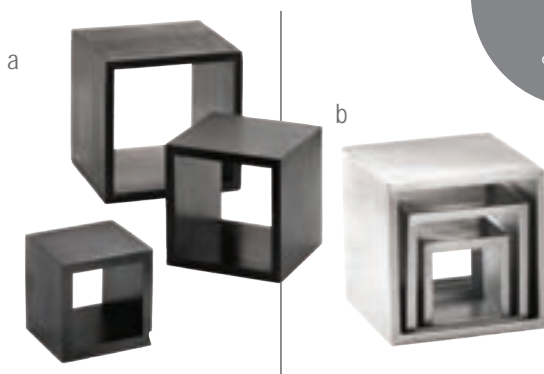

BARCLAY RISERS™

WOOD, STAINLESS STEEL OR BAMBOO

Item	Description	Dimensions	Min Order/ Case Pack
a	WBK3 3 pc Riser Set, Black Painted Wood	23x23x23cm	1 / 2
b	RS3 3 pc Riser Set, Brushed Stainless Steel	23x23x23cm	1 / 2
	WBAM3 3 pc Riser Set, Bamboo	23x23x23cm	1 / 2

TIERED RISERS

Item	Description	Dimensions	Min Order/ Case Pack
c	BKP4 Four-Tiered Stand, 22.9 cm dia	28x23x37cm	1 / 4

REPLACEMENT PARTS & ACCESSORIES

MB103	Bowl, White Melamine	25x25x7.5cm	1 / 6