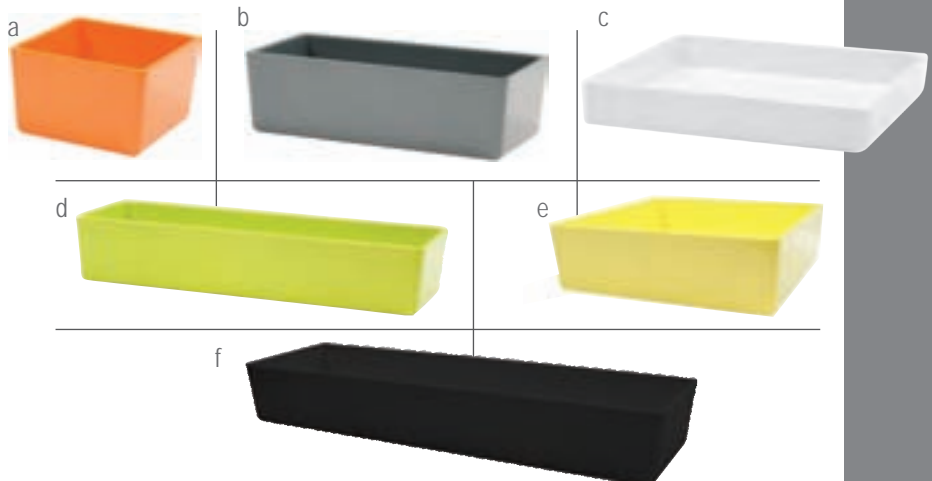

When ordering, add the colour code to the end of the item number.

DELI-CASE STRAIGHT-SIDED BOWLS

TO ORDER:

M4005 WH

ITEM NUMBER COLOUR

AVAILABLE IN 2 COLOURS

Item	Description	Dimensions	Capacity	Min Order/ Case Pack
	M4025* Straight-Sided Bowl	15x15x7.5cm	1.2 L	1 / 12
	M4027* Straight-Sided Bowl	30.5x15x7.5cm	2.8 L	1 / 6
	M4005* Straight-Sided Bowl	30.5x25.5x7.5cm	4.7 L	1 / 6
f	M4017* Straight-Sided Bowl	51x15x7.5cm	4.7 L	1 / 4
	M4033* Straight-Sided Bowl	51x30.5x7.5cm	9.9 L	1 / 4

When ordering, add the colour code to the end of the item number.

BUFFET, CATERING & DISPLAY
COLD HOLDING SERVERS & DISPLAYS

GASTRONORM DELI PANS

MELAMINE WITH SILICONE PADS

Item	Description	Dimensions	Capacity	Min Order/ Case Pack
a	M11765BL 1:1 Straight-Sided Gastronorm Pan, White with Blue Trim	53.5x33x8cm	13.1 L	1 / 2
b	M12765BL 1:2 Straight-Sided Gastronorm Pan, White with Blue Trim	32.5x26.5x8cm	6.5 L	1 / 3
	M13765BL 1:3 Size Straight-Sided Gastronorm Pan, White with Blue Trim	32.5x18x8cm	4.3 L	1 / 3
c	M16765BL 1:6 Size Straight-Sided Gastronorm Pan, White with Blue Trim	17.5x16x8cm	1.4 L	1 / 4