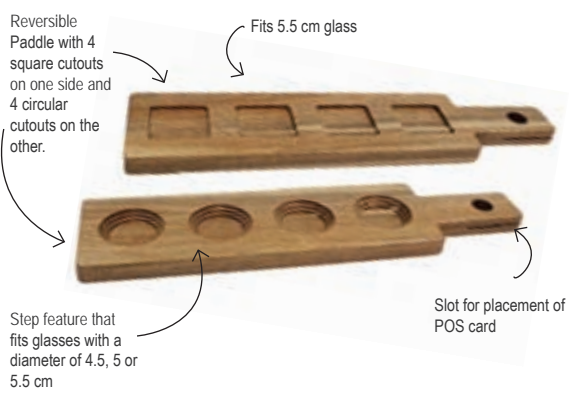

c

d

TASTING JARS

GLASS

Item	Description	Dimensions	Capacity	Min Order/ Case Pack
a	GJ15 1.5 oz Glass Tasting Jar	5x5x5.5cm	45 ml	6 / 6
	GJ3 3 oz Glass Tasting Jar	6x6x5.5cm	90 ml	6 / 6

PADDLE FLIGHTS

BAMBOO OR ACACIA

- Fun way to serve samples of beers, cocktails or appetisers
- Reversible for use with FLBEER4 & FLGLASS4
- Features a handle and slot for your labeling card

Item	Description	Dimensions	Min Order/ Case Pack
b	FLIGHT1 Wood Paddle Flight, Bamboo, Holds 4 Glasses (Up to 5.7 cm dia) *Glasses Not Included	43x10x1.5cm	1 / 10
	FLIGHT2 Wood Paddle Flight, Acacia, Holds 4 Glasses (Up to 5.7 cm dia) *Glasses Not Included	43x10x1.5cm	1 / 10

TASTING SETS

GLASS

- Quirky tasting glasses with a vintage twist to coordinate with any décor
- Choose from Mason Jar style with handles or vintage style without handles
- Fit together with our Reversible Tasting Flights

Item	Description	Dimensions	Capacity	Min Order/ Case Pack
c	*FLBEER4 Mason Jar Glasses, 4.5 oz (4 per Pack)	7.5x5.5x8.5cm	135 ml	1 / 6
d	*FLGLASS4 Vintage Style Glasses, 4 oz (4 per Pack)	6x6x7cm	120 ml	1 / 6