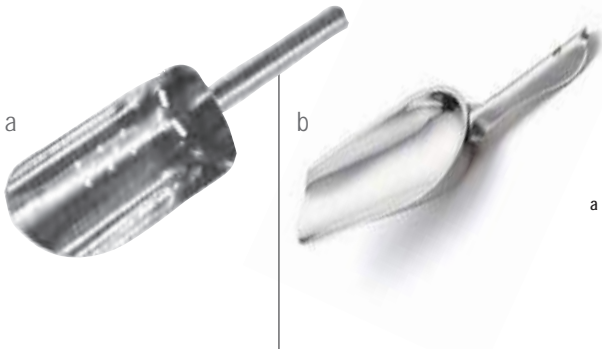

ICE SCOOPS

STAINLESS STEEL

Item	Description	Dimensions	Capacity	Min Order/ Case Pack
BSC0610	6-10 oz Scoop	25.5x7x6.5cm	170 - 290 ml	1 / 12
a BSC1216	12-16 oz Scoop	30x9x7.5cm	350 - 470 ml	1 / 12
BSC2024	20-24 oz Scoop	29.5x9x7.5cm	590 - 710 ml	1 / 12