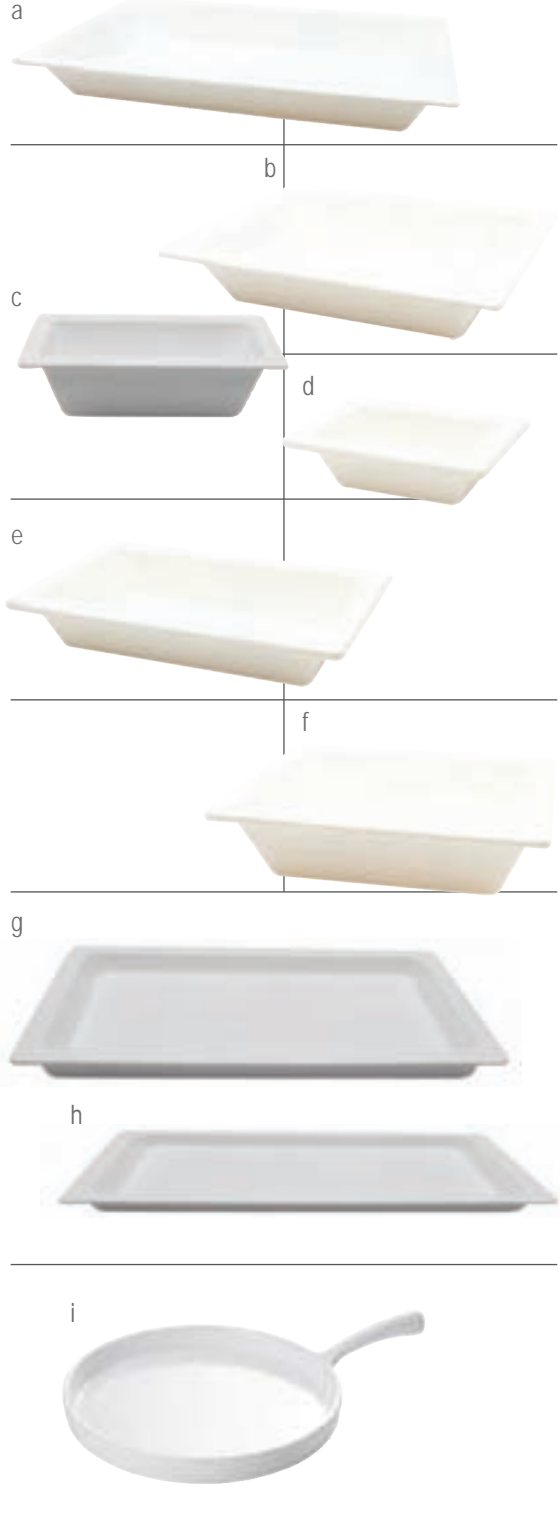

BUFFET, CATERING & DISPLAY
PROFESSIONAL BAKEWARE CAST ALUMINIUM