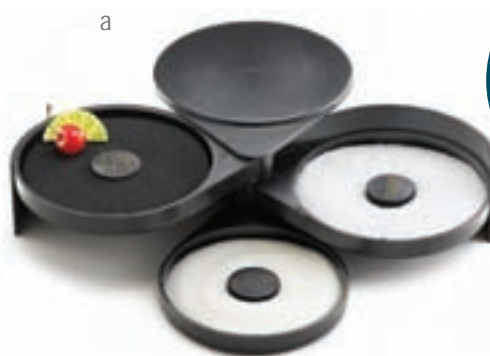

GLASS RIMMERS

ASSORTED

Item	Description	Dimensions	Min Order/ Case Pack
POLYSTYRENE			
a H5633	Glass Rimmer, 5 Swing Out Trays, Black, Polystyrene	16x18x11cm	1 / 4
ABS PLASTIC OR POLYPROPYLENE, TPE PLASTIC LID			
H633	Glass Rimmer, 3 Swing Out Trays, Black ABS Plastic	16x20x7.5cm	4 / 4
REPLACEMENT PARTS & ACCESSORIES			
667	Sponge for 666, H5633, and BCD1400	14.5x14.5x1cm	12 / 12