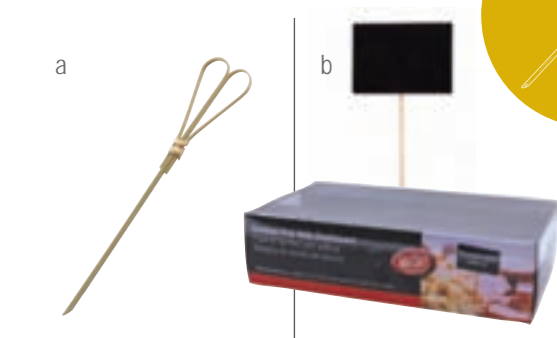

KNOT PICKS

Item	Description	Dimensions	Min Order/ Case Pack
	BAMK35 Knot	9cm	12 / 12
	BAMK45 Knot	11.5cm	12 / 12
o	BAMK7 Knot	18cm	12 / 12

SWORD PICKS

Hangable acetate boxes. 50 per pack

Item	Description	Dimensions	Min Order/ Case Pack
p	BAMPS45 Sword Pick	11.5cm	12 / 12
	BAMPS6 Sword Pick	15cm	12 / 12