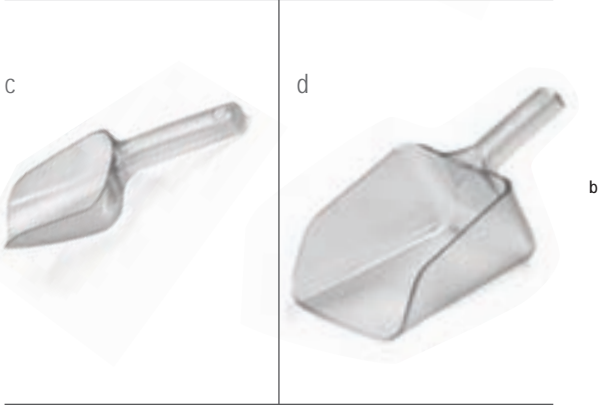

STAINLESS STEEL, ALUMINIUM OR TRITAN®

Aluminium Scoops are hand wash only.

Item	Description	Dimensions	Capacity	Min Order/ Case Pack
b 512	4 oz Stainless Steel Scoop	8.5x3x24cm	120 ml	12 / 12
605	5 oz Aluminum Scoop	18.5x7x4.5cm	150 ml	1 / 12
612	12 oz Aluminum Scoop	22x8x5.5cm	355 ml	1 / 12
624	24 oz Aluminum Scoop	26.5x10x6.5cm	710 ml	1 / 12
638	38 oz Aluminum Scoop	30.5x11.5x10cm	1.1 L	1 / 12
658	58 oz Aluminum Scoop	36x13.5x9cm	1.7 L	1 / 12
685	85 oz Aluminum Scoop	40.5x16.5x9cm	2.5 L	1 / 12
c 6076	6 oz Tritan® Scoop	25.5x8x5.5cm	180 ml	1 / 12
60712	12 oz Tritan® Scoop	28x10x5cm	355 ml	1 / 12
60732	32 oz Tritan® Scoop	28x12.5x9cm	950 ml	1 / 12
d 60764	64 oz Tritan® Scoop	37x15x11.5cm	1.9 L	1 / 6