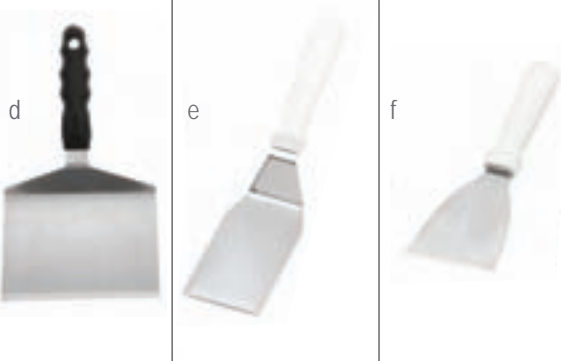

CONTEMPORARY KITCHEN TOOLS

STAINLESS STEEL WITH BLACK ERGONOMIC HANDLE

Item	Description	Dimensions	Min Order/ Case Pack
a	242BKEU Pie Server	6.5x3x28cm	1 / 12
b	251BKEU Turner	29x7x6cm	1 / 12
c	253BKEU Scraper	8x2.5x24cm	1 / 12
d	461BKEU Wide Turner	16x4.5x26cm	1 / 12
	4100PBKEU Perforated Turner	7.5x5.5x38cm	1 / 12
	4100BKEU Solid Turner	7.5x5.5x38cm	1 / 12
	4104BKEU Sandwich Spreader	3x2.5x23.5cm	1 / 12

FOOD TURNERS & UTENSILS

Item	Description	Dimensions	Min Order/ Case Pack
STAINLESS STEEL, WHITE PLASTIC HANDLES			
e	251W Turner, 12.5cm Squared Blade	28.5x6.9x7.6cm	1 / 12
f	253W Scraper, 7.5cm Blade	24x8x1.5cm	1 / 12
g	4100W Solid Turner, 18cm Rounded Blade	38.1x7.6x5cm	1 / 12
	4100PW Perforated Turner	37.5x7.5x10cm	1 / 12
h	4103W Dough Scraper	16.5x11.5x2cm	1 / 12
i	4106W Pizza Wheel, 10cm	25x10x1.5cm	1 / 12
STAINLESS STEEL, WOOD HANDLES			
j	2003 Fish Turner, 15cm Blade	28x7.5x1.5cm	1 / 12
k	254 Scraper, 10cm Blade	21.5x10x2cm	12 / 12
l	4100S Solid Turner, 18cm Rounded Blade	36x7.5x7.5cm	12 / 12
STAINLESS STEEL, BAKELITE HANDLE			
	1851 Ice Cream Spade	24x6.5x3cm	1 / 12

FLAVOUR INJECTOR

POLYPROPYLENE, STAINLESS STEEL NEEDLE

Item	Description	Dimensions	Min Order/ Case Pack
m	H76779 Flavour Injector Set	4.5x3x18cm	6 / 6