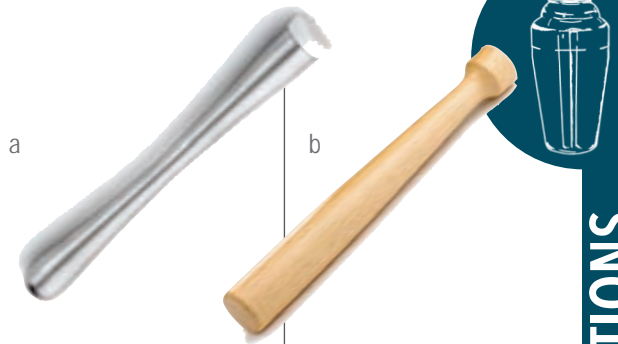

MUDDLERS

ASSORTED

Item	Description	Dimensions	Min Order/ Case Pack
a	*H4258 Muddler, Stainless Steel with Plastic Tip	2.5x2.5x22.2cm	6 / 6
b	4257 Muddler, Wood	3x3x25.5cm	24 / 24