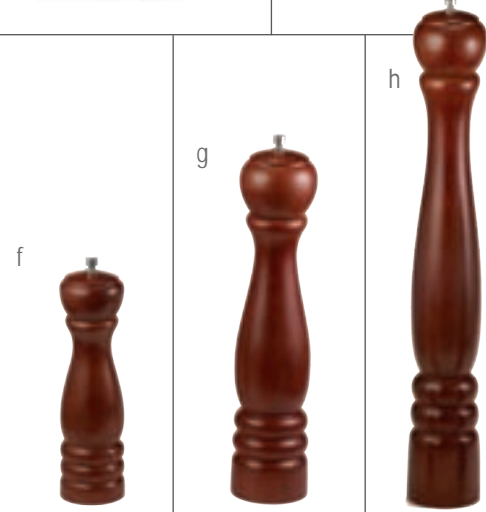

REPLACEMENT PARTS & ACCESSORIES

154T	Replacement Stainless Steel Top for 154S&P, 154S&P, BH1	4x4x2cm	—	24 / 1440
600T	18-8 Stainless Steel Top for 600, 600N, 600ST, H600N2	2.5x2.5x2.5cm	—	12 / 120
260T	Chrome Plated Metal Top for BH4	5.5x5.5x2cm	—	12 / 12
1370T	Chrome Plated Metal Top for BH7	10x5.5x8.5cm	—	1 / 24
1370G	Gasket for BH7	5x5x0.5cm	—	1 / 204
800T	Stainless Steel Top for BH8800	8x8x2cm	—	12 / 120
55T	Stainless Steel Top for BH855	8x8x2.5cm	—	12 / 120
57T	Stainless Steel Top for BH857	8x8x2.5cm	—	12 / 120

GLASS JAR WITH ROTATING TOPS

CLEAR GLASS, STAINLESS STEEL TOPS

- Rotating tops feature options for fine, medium and course

Item	Description	Dimensions	Capacity	Min Order/ Case Pack
e	HGJ15RT Glass Jar, 1.5 oz with Rotating Top	4.5x4.5x5.5cm	45 ml	6 / 6
	HGJ3RT Glass Jar, 3 oz with Rotating Top	6.5x6.5x5.5cm	90 ml	6 / 6

WOOD PEPPER MILLS

MAHOGANY FINISH

Item	Description	Dimensions	Min Order/ Case Pack
f	PM1908 Pepper Mill	22cm	1 / 36
g	PM1912 Pepper Mill	32cm	1 / 24
h	PM1918 Pepper Mill	46cm	1 / 36

TABLETOP ACCESSORIES
OIL & VINEGAR