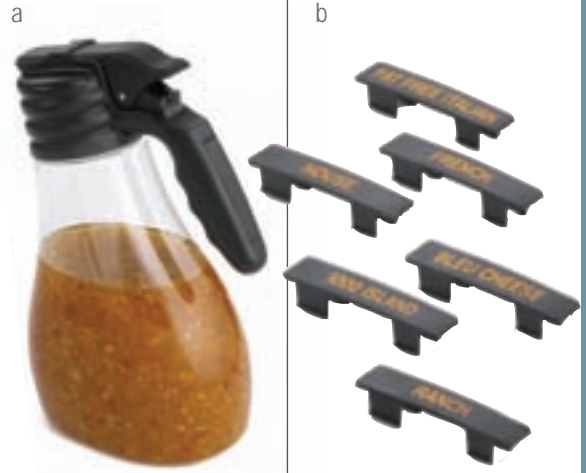

NSF® OPTION™ DISPENSER

BPA-FREE PLASTIC & STAINLESS STEEL

- Serve a variety of juices during your breakfast buffet service
- Tray fits full size food pans; keeps your salad station clean and organised
- BPA-Free Tritan® dispenser includes ergonomic handle, 10 labeling tags

Item	Description	Dimensions	Capacity	Min Order/Case Pack
N481	Saferfood Solutions Option Dispenser Kit (Includes 6 Dispensers)	52.5x32.5x25cm	1.4 L	1 / 1
N481BK	Dispenser Set with Black Tray	52.5x32.5x25cm	1.4 L	1 / 1

a	N48	Single Dispenser	16.5x11x24.5cm	1.4 L	6 / 6

REPLACEMENT PARTS & ACCESSORIES

b	CN481	Bleu Cheese Tag	1.5x1x6.5cm	—	1 / 100
	CN482	French Tag	1.5x1x6.5cm	—	1 / 100
	CN483	House Tag	1.5x1x6.5cm	—	1 / 100
	CN484	Fat Free Italian Tag	1.5x1x6.5cm	—	1 / 100
	CN486	Ranch Tag	1.5x1x6.5cm	—	1 / 100
	CN488	1000 Island Tag	1.5x1x6.5cm	—	1 / 100
	CN489	Vinaigrette Tag	1.5x1x6.5cm	—	1 / 100
	CN4810	Honey Mustard	1.5x1x6.5cm	—	1 / 100