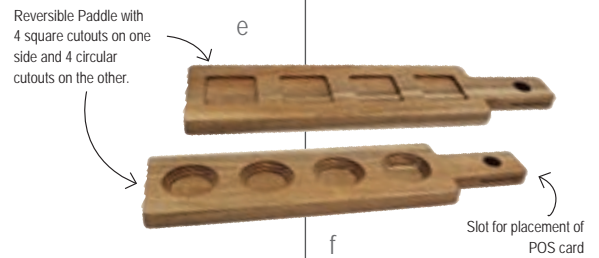

Item	Description	Dimensions	Min Order/ Case Pack
e	FLIGHT1 Wood Paddle Flight, Bamboo, Holds 4 Glasses (Up to 5.7 cm dia) *Glasses Not Included	43x10x1.5cm	1 / 10
f	FLIGHT2 Wood Paddle Flight, Acacia, Holds 4 Glasses (Up to 5.7 cm dia) *Glasses Not Included	43x10x1.5cm	1 / 10