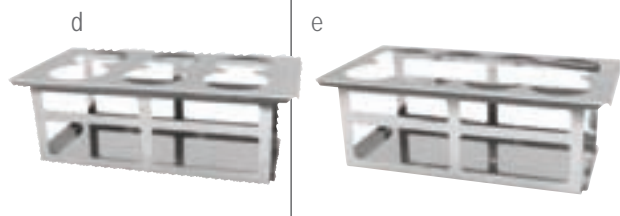

18-8 STAINLESS STEEL

Item	Description	Dimensions	Min Order/ Case Pack
d	SOH6 Squeeze Bottle Template, holds up to (6) 63mm diameter bottles	33.5x18x11.5cm	1 / 6
e	SOH8 Squeeze Bottle Template, holds up to (8) 63mm diameter bottles	33.5x18x11cm	1 / 6
f	T4 Squeeze Bottle Template, holds up to (4) 53mm diameter bottles, Fits 1:6 size food pan	18x16x1cm	1 / 12
g	T6 Squeeze Bottle Template, holds up to (6) 63mm diameter bottles, Fits 1:3 size food pan	32.5x18x1cm	1 / 12
	*T6PK2 Squeeze Bottle Template, Holds 63 mm Bottles, Fits 1:3 Pan (2 per Pack)	32.5x18x1cm	1 / 12
h	T8 Squeeze Bottle Template, holds up to (8) 53mm diameter bottles, Fits 1:3 size food pan	32.5x18x1cm	1 / 12