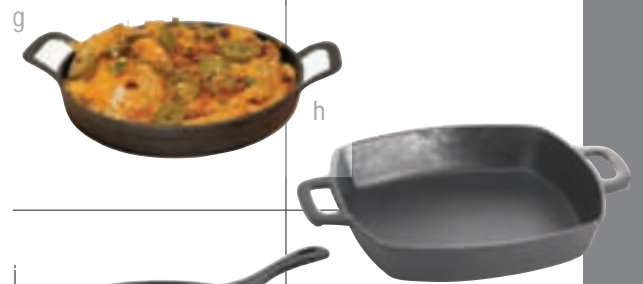

DIE CAST COOKWARE

DIE CAST ALUMINIUM

- Use on stove top or hot plate, with gas or induction hob and in the oven
- Exterior coating is designed for exposure to high temperatures
- Features a non-stick interior and strong cast handles

Item	Description	Dimensions	Capacity	Min Order/ Case Pack
a	CWDC1030 Sauce Pan with Lid	32x25.5x20.5cm	5.7 L	1 / 6
	CWDC1020 Sauce Pan with Lid	28x21.5x18.5cm	3.4 L	1 / 1
b	CWDC1070 Grill Pan	45.5x27.5x5.5cm	—	1 / 6
c	CWDC1040 Wok with Lid	39.5x33x19cm	3.4 L	1 / 6
d	CWDC1050 Casserole with Lid	32x25x16.5cm	3.4 L	1 / 6
	CWDC1060 Casserole with Lid	36x29x17cm	4.5 L	1 / 1

CAST IRON COOKWARE

CAST IRON

Item	Description	Dimensions	Capacity	Min Order/ Case Pack
e	CW30126 Divided Oval Server	26.6x19x2.5cm	(2) 240 ml	1 / 6
f	CW30128 Crescent Server	21.5x13x2.5cm	240 ml	1 / 6
g	CW30152 Fajita Platter	26x20.5x4.5cm	710 ml	1 / 6
h	CW30114 Square Fry Pan	32.5x26x5cm	2.6 L	1 / 4
	CW30130 Round Skillet	37x23x6.5cm	1.2 L	1 / 6
i	CW30132 Round Skillet	44.5x28x6.5cm	2 L	1 / 4
	CW30134 Round Skillet	49.5x33x6.5cm	3.7 L	1 / 4
j	CW30120 Square Fry Pan with Grill	41.5x25.5x7cm	2.6 L	1 / 4
k	CW30116 Wok	44.5x36.5x11.5cm	6.8 L	1 / 2
l	CW30118 Pizza Pan	45x34.5x5cm	—	1 / 4

BUFFET, CATERING & DISPLAY
HOT SERVING SOLUTIONS & COOKWARE