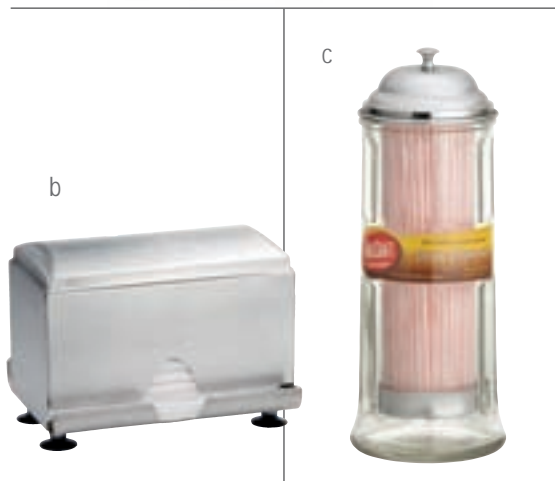

STRAW DISPENSERS

STAINLESS STEEL OR FLUTED GLASS

- A variety of dispensing options for straws and stirring sticks
- Hygienic and space-saving solution

Item	Description	Dimensions	Min Order/ Case Pack
b 237	Two-Sided Straw Dispenser, Stainless Steel (Holds up to 500 individually wrapped straws - not included)	24.5x18x18.5cm	1 / 8
c H714CH*	Glass Straw Dispenser, Chrome Plated Insert (72 ct. straws included)	11x11x28.5cm	6 / 6

WRITE-ON™ BAMBOO CUTLERY HOLDERS

BAMBOO

- Contemporary style cutlery holders
- Features a chalkboard area for easy labeling, chalk included
- Made from eco-friendly bamboo

Item	Description	Dimensions	Min Order/ Case Pack
d CHCBS446	Square	10x10x15cm	1 / 2