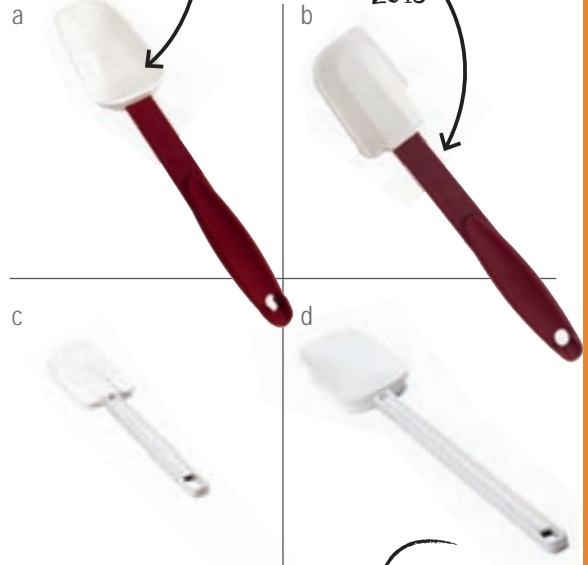

NEW

HIGH HEAT SPOONS & SPATULAS

SILICONE & NYLON

• Heat resistant to 260°C

Item	Description	Dimensions	Min Order/ Case Pack
SILICONE SPOON, NYLON HANDLE			
a 1865	Spoon	26.5cm	1 / 6
1866	Spoon	35.5cm	1 / 6
1867	Spoon	41.5cm	1 / 6
NOTCHED SILICONE BLADE, NYLON HANDLE			
b 1862	Spatula	26.5cm	1 / 24
1863	Spatula	35.5cm	1 / 24
1864	Spatula	41.5cm	1 / 24

RUBBER BLADE SPATULAS

EVA BLADE WITH POLYSTYRENE HANDLE

• Heat resistant to 70°C

Item	Description	Dimensions	Min Order/ Case Pack
FLAT SHAPED, SPATULA			
c 1500	Spatula	24cm	24 / 24
1510	Spatula	25.5cm	24 / 24
1514	Spatula	35.5cm	24 / 24
1516	Spatula	40.5cm	24 / 24
SPOON SHAPED, SPATULA			
d 2510	Spoon Spatula	24cm	24 / 24
2514	Spoon Spatula	35.5cm	24 / 24
2516	Spoon Spatula<!-- </td--> <td>42cm</td> <td>12 / 12</td>		

WHIPS

STAINLESS STEEL

• 16 sealed wires
• 2 mm wire gauge

Item	Description	Dimensions	Min Order/ Case Pack
SF10	French Whip	26cm	1 / 12
SF12	French Whip	30.5cm	1 / 12
SF14	French Whip	35.5cm	1 / 12
e SF16	French Whip	40.5cm	1 / 12
SF18	French Whip	45.5cm	1 / 12
SF20	French Whip	51cm	1 / 12
SF24	French Whip	61cm	1 / 12

STAINLESS STEEL

• 24 fine wires
• 2 mm wire gauge

Item	Description	Dimensions	Min Order/ Case Pack
f SP10	Piano Whip	25.5cm	1 / 12
SP12	Piano Whip	30.5cm	1 / 12
SP14	Piano Whip	35cm	1 / 12
SP16	Piano Whip	38cm	1 / 12

Same great product, fresh new look!

New colour handle for 2019

KITCHEN TOOLS
FOOD PREP TOOLS & GADGETS