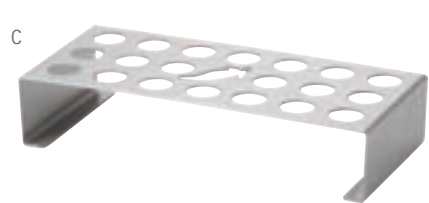

DISPOSABLE CONE HOLDERS

BLACK POWDER COATED & CHROME PLATED METAL, STAINLESS STEEL

- A refreshing way to present appetisers, desserts and samples
- Easy to serve and comfortable for guests to hold

Item	Description	Dimensions	Min Order/ Case Pack
a	DCH27 Disposable Cone Holder, Chrome Plated Metal, Holds 27 Cones	18.5x18.5x42cm	1 / 6
	DCH27BK Disposable Cone Holder, Black Powder Coated Metal, Holds 27 Cones	18.5x18.5x42cm	1 / 6
b	DCH01 Disposable Cone Holder, Black Powder Coated Metal, Holds 1 Cone	5.5x6.5x10cm	1 / 12
c	*BBQ3500 Cone Holder/Chili Pepper Roaster, Stainless Steel, Holds 20 Cones	28x12.5x5.5cm	6 / 6

DISPOSABLE SERVING PIECES

Boxed, 50 per pack

Item	Description	Dimensions	Capacity	Min Order/ Case Pack
d	BAMDCN5 Mini Serving Cone	5x5.5x12.5cm	45ml	12 / 12
	BAMDCN6 Small Serving Cone	6.5x7x15cm	90ml	12 / 12
e	BAMDCN7 Large Serving Cone	7.5x9x18cm	140ml	12 / 12

DISPOSABLE TASTING SPOONS

100 per pack

Item	Description	Dimensions	Min Order/ Case Pack
f	BAMSP425 Wood Tasting Spoons	11.5cm	12 / 12