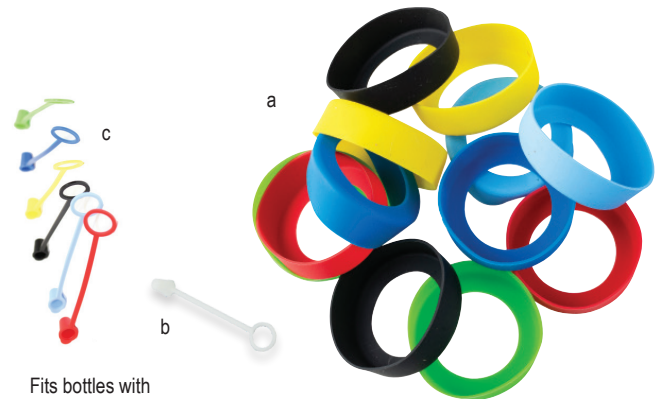

ACCESSORIES

- Assorted packs include 2 of each color (yellow, blue, light blue, red, black, green)

Item #	Description	Min Order
ACCESSORIES		
a. *SB53A	Assorted Silicone Sauce Bands for 53mm Bottles (12 per Pack)	1 pk
*SB63A	Assorted Silicone Sauce Bands for 63mm Bottles (12 per Pack)	1 pk
b. C100TC	Squeeze Bottle Tethered Cap, Natural (12 per Pack)	1 pk
C100TYL	Squeeze Bottle Tethered Cap, Yellow (12 per Pack)	1 pk
C100TBL	Squeeze Bottle Tethered Cap, Blue (12 per Pack)	1 pk
C100TRD	Squeeze Bottle Tethered Cap, Red (12 per Pack)	1 pk
C100TBK	Squeeze Bottle Tethered Cap, Black (12 per Pack)	1 pk
C100TLBL	Squeeze Bottle Tethered Cap, Light Blue (12 per Pack)	1 pk
C100TGN	Squeeze Bottle Tethered Cap, Light Green (12 per Pack)	1 pk
c. C100TA	Squeeze Bottle Tethered Cap, Assorted Colors (12 per Pack)	1 pk

Fits bottles with standard cone tips

SAFERFOOD SOLUTIONS™ WIDEMOUTH™ 63MM SQUEEZE BOTTLE

- Unique wide threads offer an easy-clean solution
- Suitable for all sauces, nozzle can be cut to size
- Allows for increased efficiency and food preparation management

Item #	Description	Capacity	Min Order
LDPE BOTTLE, 63MM HDPE CAP			
d. N20C	Clear, Natural Top	20 oz	12 ea