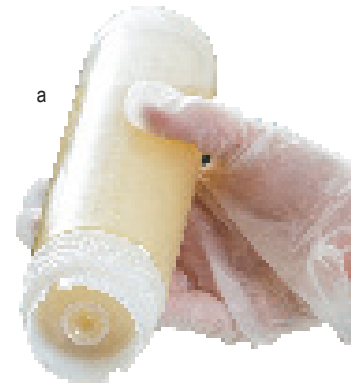

INVERTATOP™ 63MM SQUEEZE BOTTLES

- Easy-clean ValveTop™ works with fast-flow and slow-flow liquids, sauces and condiments; also allows for small particles (up to 1/8")
- Fill your bottle from the top and dispense from the bottom; ideal for busy food areas and minimizes waste
- Colored end caps provide easy identification (sold separately)

Item #	Description	Capacity	Min Order
LDPE BOTTLE, 63MM HDPE CAP			
a. 24SV	Universal ValveTop™	24 oz	12 ea
*C24SV	Universal ValveTop™ (6 per pack)	24 oz	8 pk
b. 32SV	Universal ValveTop™	32 oz	12 ea
*C32SV	Universal ValveTop™ (6 per pack)	32 oz	6 pk
REPLACEMENT PARTS & ACCESSORIES			
1SV	Valve for NSF® InvertaTop™	—	12 ea
63TSVN	Valve & Top Assembly For InvertaTop™ Fits 63mm Bottles, Natural	—	12 ea
63FCAP	63mm End Cap, Natural	—	12 ea
c. *63FCAPA	63 mm End Cap, Assorted (Includes 2 of each Color)	—	1 pk
*63FCAP_	InvertaTop™ 63mm End Cap, Color	24 oz	1 pk

Great for high viscosity, slow flowing condiments such as barbeque, mayonnaise and tartar!