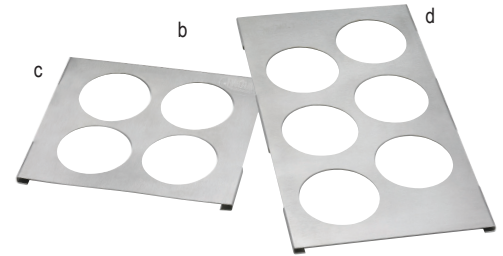

SQUEEZE BOTTLE HOLDERS, CADDIES & TEMPLATE ORGANIZERS

Item #	Description	Capacity	Min Order
SQUEEZE BOTTLE TEMPLATE ORGANIZERS – STAINLESS STEEL			
a.	SQH6 Holds up to (6) 2³/₈" dia bottles (13 x 7 x 4¹/₂" fits 1/3 size food well opening)	—	1 ea
b.	SQH8 Holds up to (8) 2³/₈" dia bottles (13 x 7 x 4¹/₂" fits 1/3 size food well opening)	—	1 ea
c.	T4 Holds up to (4) 2³/₈" dia bottles (7 x 6¹/₄" fits 1/6 size food pan)	—	1 ea
d.	T6 Holds up to (6) 3" dia bottles (12³/₄ x 7" fits 1/3 size food pan)	—	1 ea
e.	T8 Holds up to (8) 2³/₈" dia bottles (12³/₄ x 7" fits 1/3 size food pan)	—	1 ea
f.	10817 Holds up to (3) 3³/₁₀" dia bottles fits 1/3 size food pan	—	1 ea
SQUEEZE BOTTLE CADDIES—POWDER COATED METAL			
	SBC4 Caddy, Holds 4 Squeeze Bottles (7³/₄ x 7¹/₄ x 4⁵/₈")	—	2 ea
	SBC6 Caddy, Holds 6 Squeeze Bottles (11¹/₄ x 7¹/₄ x 4⁵/₈")	—	2 ea
FUNNEL—SILICONE			
h.	10722 Silicone (for 38mm, 53mm, & 63mm Squeeze Bottles)	—	1 ea

Template holds (3) 32 oz squeeze bottles (sold separately) and fits standard 1/3 size food pans (not included)