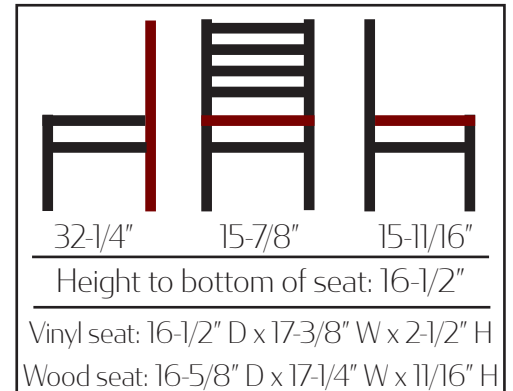

- Premium clear coat finish with plain welds
- 1.2mm steel frame
- 1-1/4" steel tubing
- 100% welded frame
- Two leg supports
- Non-marring glides (GL2160-CLEAR is standard - other options are available but charged additional)
- Seat ships unattached - simple seat attachment required
- Weight: 15 lbs
- Frame load capacity: 300 lbs
- Stackable: No
- *Also available in Restaurant Barstool & Swivel Barstool*