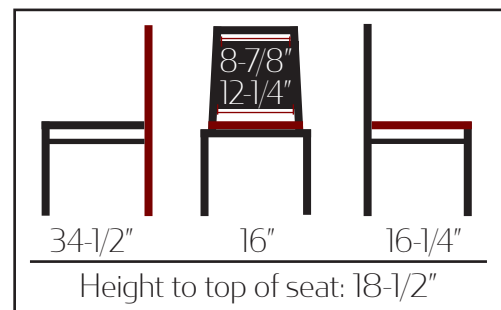

Brown Frame - Espresso Vinyl
SL2082-ESP

- Quality fabric backed commercial grade vinyl
- 2" flame retardant seat cushion with waterfall edge
- Maximum stackable amount: 15 chairs
- Plywood core seat and back
- **Special back assembly includes metal channel construction - eliminating side screws**
- Reinforcement bars on both back and sides
- 1.2 mm steel frame
- Premium extended-life, non-marring poly glides
- Frame load capacity: 300 lbs
- Stack chair weight: 15 lbs
- Freight class: 125
- F.O.B. Monticello, IA & Statesville, NC
- *Additional stack chair options include: Banquet Stack, Black Frame Ladderback, Clear Coat Frame Ladderback, Outdoor Black Frame Ladderback*