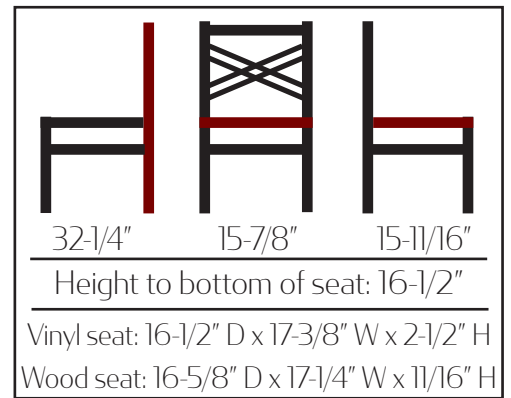

- Premium black powder coat wrinkle finish
- 1.2mm steel frame
- 1-1/4" steel tubing
- 100% welded frame
- Two leg supports
- Non-marring glides (GL2160-WHITE is standard - other options are available but charged additional)
- Seat ships unattached - simple seat attachment required
- Weight: 17 lbs
- Frame load capacity: 300 lbs
- Stackable: No
- **F.O.B. Iowa**
- *Also available in Restaurant Barstool & Swivel Barstool*