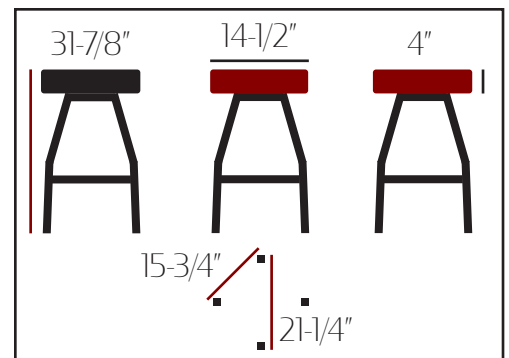

STANDARD BUTTON TOP BARSTOOL WITH BLACK POWDER COAT SWIVEL FRAME:
SL2132

Black
SL2132-BLK

Buckskin
SL2132-BUC

Wine
SL2132-WINE

Red
SL2132-RED

Espresso
SL2132-ESP

- Premium black powder coat frame with matching rung
- Heavy-duty flat swivel attached to frame
- Non-marring poly glides
- Quality fabric backed commercial grade vinyl
- Available vinyl colors: Black, Buckskin, Wine, Red & Espresso
- Button top seat ships unattached - simple seat attachment is required
- Barstool weight: 20 lbs.