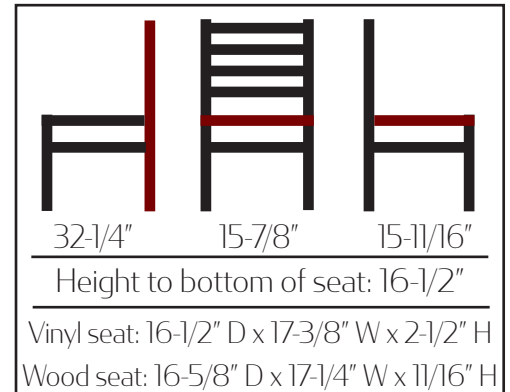

- Premium silvervein wrinkle finish
- 1.2mm steel frame
- 1-1/4" steel tubing
- 100% welded frame
- Two leg supports
- Non-marring glides
- Seat ships unattached - simple seat attachment required
- Weight: 17 lbs
- Frame load capacity: 300 lbs
- Stackable: No
- *Also available in Restaurant Barstool*