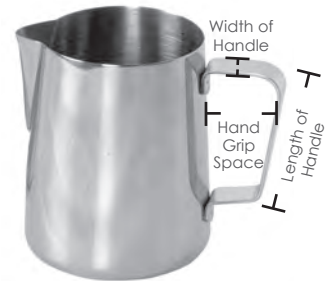

MILK PITCHER

Milk pitcher in mirror polished stainless steel. Good for maintaining milk temperature, cold or hot.

ITEM	DESCRIPTION	U/M	WEIGHT GROSS lbs	INNER PACK	MASTER PACK	CU. FT.
Frothing						
SLME012	12 oz, 2¾" Base Diameter x 4½" Height, 2¾" Length x ⅝" Width Handle (1⅝" Hand Grip Space)	EACH	11.02	1	24	0.87
SLME020	20 oz, 3⅝" Base Diameter x 4½" Height, 2⅞" Length x 1¼" Width Handle (1⅝" Hand Grip Space)	EACH	17.64	1	24	1.37
SLME033	33 oz, 3⅝" Base Diameter x 5" Height, 3½" Length x ⅝" Width Handle (1⅝" Hand Grip Space)	EACH	22.05	1	24	1.85
SLME050	50 oz, 3¾" Base Diameter x 6½" Height, 4½" Length x ¾" Width Handle (1½" Hand Grip Space)	EACH	29.76	1	24	3.21
SLME066	66 oz, 5½" Base Diameter x 6¾" Height, 2½" Length x ¾" Width Handle (2" Hand Grip Space)	EACH	19.84	1	12	2.02
Espresso Engraved with measuring scale						
SLMP0018	18 oz, 3½" Base Diameter x 4½" Height, 2⅞" Length x ¾" Width Handle (1¼" Hand Grip Space)	EACH	17.99	1	24	1.29
SLMP0024	24 oz, 3⅝" Base Diameter x 4⅝" Height, 3⅝" Length x ¾" Width Handle (1¼" Hand Grip Spac	EACH	22.00	1	24	1.88
SLMP0040	40 oz, 4¼" Base Diameter x 5½" Height, 3⅝" Length x ⅔" Width Handle (1½" Hand Grip Spac	EACH	27.02	1	24	2.62

SLME012 ~ SLME066