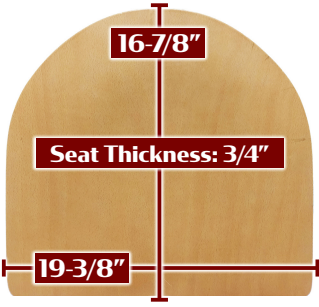

XL VINYL SEAT

 Black	 Buckskin	 Espresso	• SL3160 • SL3301
 Wine	 Red