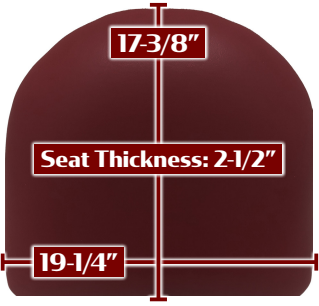

STANDARD WOOD SEAT

 Black	 Walnut	 Clear Coat	• CM-234/BM-234/SL2301S • CM-234R/BM-234R • CM-234W/BM-234W • SL135C/135C-1/135C1S • SL2090/2090-1/2090-1S • SL2150/2150-1/2150-1S • SL2150CCS/SL2150CCS-1 • ST2160/2160-CCS	• SL4279/4279-1 • SL2130/2130-1 • WC/WB101 • WC/WB102 • SL6301/7301 • SL6150/7150 • SL6135C/7135C • SL6163/7163 • SL6090/7090
 Reclaimed	 Cherry	 Mahogany		
 Barnwood