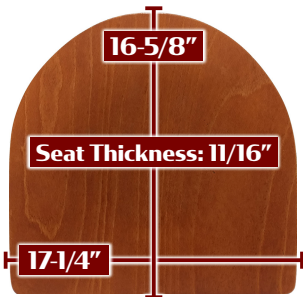

STANDARD VINYL SEAT

 Black	 Buckskin	 Espresso	• CM-234/BM-234/SL2301S • CM-234R/BM-234R • CM-234W/BM-234W • SL135C/135C-1/135C1S • SL2090/2090-1/2090-1S • SL2150/2150-1/2150-1S • SL2150CCS/SL2150CCS-1 • ST2160/2160-CCS	• SL4279/4279-1 • SL2130/2130-1 • WC/WB101 • WC/WB102 • SL6301/7301 • SL6150/7150 • SL6135C/7135C • SL6163/7163 • SL6090/7090
 Wine	 Red	 Hunter Green		
 Blue Ridge	 Navy	 Dove Gray		
		 Gunmetal