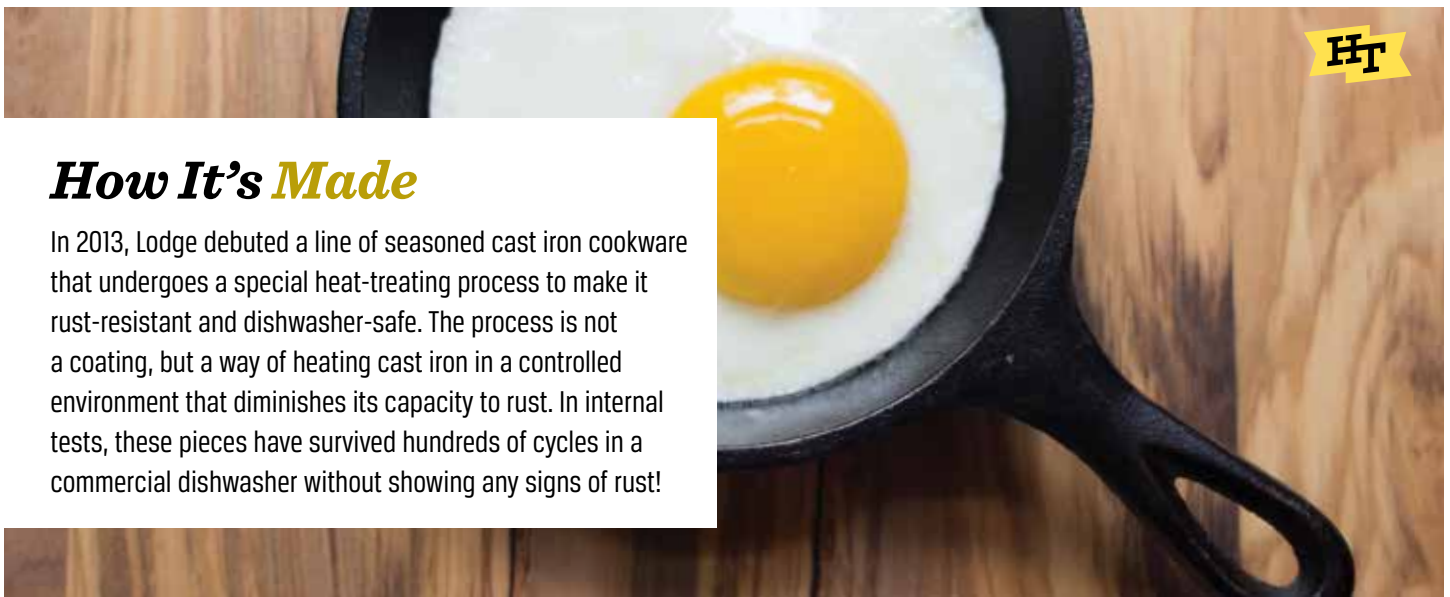

weight	length	width	height	cubic feet	UPC	(USD) list price ea.
HCK | 16 Ounce Cast Iron Country Kettle HEAT-TREATED & SEASONED							
each	1.61 LB	5.87 L	4.87 W	3.06 H	0.050 FT³	075536-80130-8	$ 20.50
case	10.18 LB	15.1 L	9.3 W	5.3 H	0.430 FT³	6-00-75536-80130-0	6 PACK
| 5 inch dia.							

	weight	length	width	height	cubic feet	UPC	(USD) list price ea.
H5MIC | 5 Inch Cast Iron Cover HEAT-TREATED & SEASONED							
each	1.04 LB	4.93 L	4.93 W	1.62 H	0.022 FT³	075536-80010-3	$ 12.25
case	6.54 LB	10.7 L	6.65 W	4.25 H	0.175 FT³	6-00-75536-80010-5	6 PACK
| Ideal for Lodge Country Kettle (HCK) and Lodge 5 inch Mini Skillet (H5MS)							

	weight	length	width	height	cubic feet	UPC	(USD) list price ea.
H5MS | 5 Inch Cast Iron Skillet HEAT-TREATED & SEASONED							
each	1.11 LB	7.68 L	5.12 W	1.06 H	0.024 FT³	075536-80020-2	$ 12.25
case	6.95 LB	7.65 L	6.85 W	4.2 H	0.127 FT³	6-00-75536-80020-4	6 PACK

	weight	length	width	height	cubic feet	UPC	(USD) list price ea.
H3SK | 6.5 Inch Cast Iron Skillet HEAT-TREATED & SEASONED							
each	1.94 LB	10.18 L	6.68 W	1.37 H	0.053 FT³	075536-80150-6	$ 15.00
case	11.99 LB	10.6 L	6.3 W	4 H	0.154 FT³	6-00-75536-80150-8	6 PACK

How It's Made

In 2013, Lodge debuted a line of seasoned cast iron cookware that undergoes a special heat-treating process to make it rust-resistant and dishwasher-safe. The process is not a coating, but a way of heating cast iron in a controlled environment that diminishes its capacity to rust. In internal tests, these pieces have survived hundreds of cycles in a commercial dishwasher without showing any signs of rust!