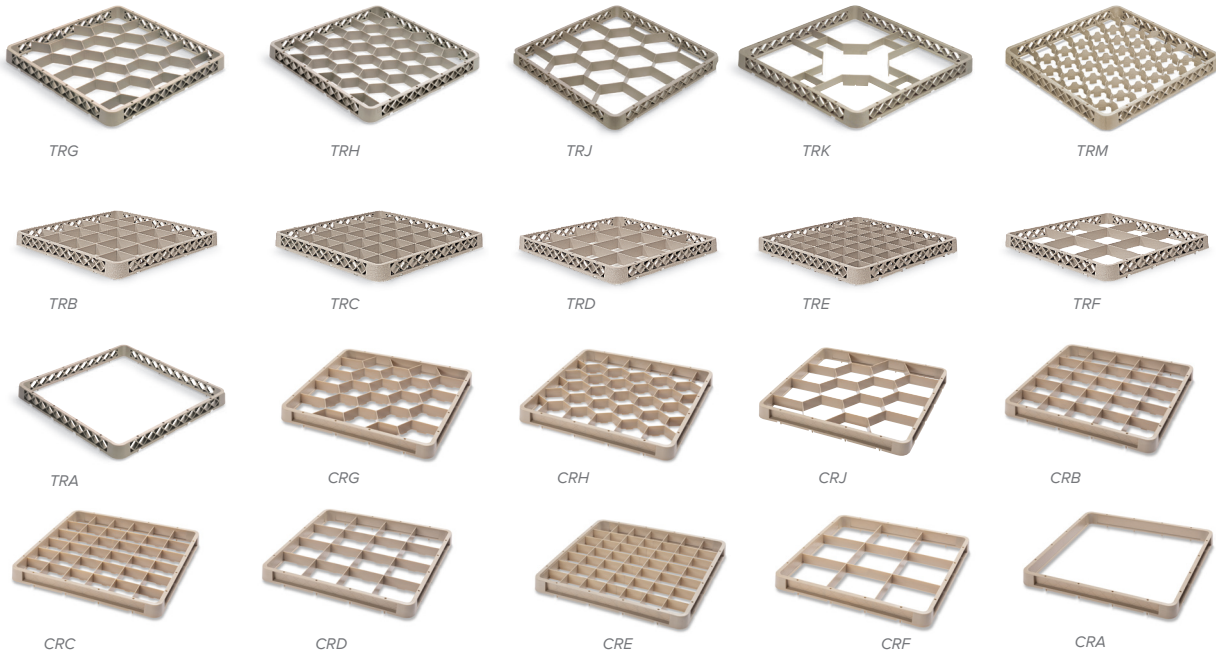

TRAEX® COMPONENT PARTS

Full-Size Glass and Cup Extenders

OPEN- & CLOSED-WALL DESIGNS

OPEN-WALL ITEM #	CLOSED-WALL ITEM #	DESCRIPTION	DIMENSIONS (H X W X L): IN (CM)	COMPARTMENT SIZE: IN (CM)	MAX HEIGHT IN (CM)	CASE LOT
RACK MAX® FULL-SIZE GLASS AND CUP EXTENDERS						
TRG	CRG	20-compartment extender	1 ¹ / ₁₆ x 19 ³ / ₄ x 19 ³ / ₄ (4 x 50 x 50)	3 ⁵ / ₁₆ (10) hexagon	1 ¹ / ₁₆ (4)	12
TRH	CRH	30-compartment extender	1 ¹ / ₁₆ x 19 ³ / ₄ x 19 ³ / ₄ (4 x 50 x 50)	3 ³ / ₁₆ (8) hexagon	1 ¹ / ₁₆ (4)	12
TRJ	CRJ	12-compartment extender	1 ¹ / ₁₆ x 19 ³ / ₄ x 19 ³ / ₄ (4 x 50 x 50)	4 ¹ / ₁₆ (12.2) hexagon	1 ¹ / ₁₆ (4)	12
TRK	–	5-compartment extender	1 ¹ / ₁₆ x 19 ³ / ₄ x 19 ³ / ₄ (4 x 50 x 50)	7 ¹ / ₂ (19)	1 ¹ / ₁₆ (4)	12
TRM	–	42-compartment extender	1 ¹ / ₁₆ x 19 ³ / ₄ x 19 ³ / ₄ (4 x 50 x 50)	2 ³ / ₄ (7) hexagon	1 ¹ / ₁₆ (4)	12
RACK-MASTER® FULL-SIZE GLASS AND CUP EXTENDERS						
TRB	CRB	25-compartment extender	1 ¹ / ₁₆ x 19 ³ / ₄ x 19 ³ / ₄ (4 x 50 x 50)	3 ¹ / ₂ (9) square	1 ¹ / ₁₆ (4)	12
TRC	CRC	36-compartment extender	1 ¹ / ₁₆ x 19 ³ / ₄ x 19 ³ / ₄ (4 x 50 x 50)	2 ⁵ / ₁₆ (7.5) square	1 ¹ / ₁₆ (4)	12
TRD	CRD	16-compartment extender	1 ¹ / ₁₆ x 19 ³ / ₄ x 19 ³ / ₄ (4 x 50 x 50)	4 ⁷ / ₁₆ (11.3) square	1 ¹ / ₁₆ (4)	12
TRE	CRE	49-compartment extender	1 ¹ / ₁₆ x 19 ³ / ₄ x 19 ³ / ₄ (4 x 50 x 50)	2 ¹ / ₂ (6.4) square	1 ¹ / ₁₆ (4)	12
TRF	CRF	9-compartment extender	1 ¹ / ₁₆ x 19 ³ / ₄ x 19 ³ / ₄ (4 x 50 x 50)	6" (15.3) square	1 ¹ / ₁₆ (4)	12
TRA	CRA	Open-compartment extender	1 ¹ / ₁₆ x 19 ³ / ₄ x 19 ³ / ₄ (4 x 50 x 50)	18 ¹ / ₁₆ (45.9) square	1 ¹ / ₁₆ (4)	12

COLORS

Closed-wall rack bases are only available in beige while extenders are available in all 7 colors.