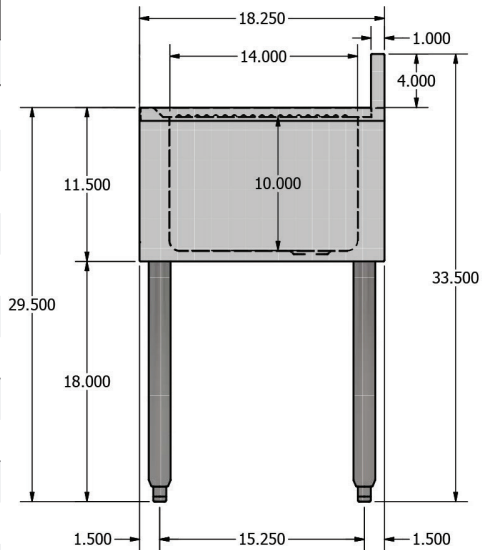

Options:

- Upgraded Bullet Feet

PRODUCT DATA SHEET

Length	Part Number	# of Bowls	Sets of Faucet Holes	Drainboard Size	Product Weight (lbs)
24"	UB4-18-224S	2	1	N/A	
36"	UB4-18-236LS	2	1	(1) L - 12 ³/₄"	41.00
	UB4-18-236RS	2	1	(1) R - 12 ³/₄"	40.00
	UB4-18-336S	3	1	N/A	46.00
	UB4-18-248TS	2	1	(2) - 13 ³/₁₆"	46.00
48"	UB4-18-348LS	3	1	(1) L - 13 ⁵/₈"	53.00
	UB4-18-348RS	3	1	(1) R - 13 ⁵/₈"	53.00
	UB4-18-360TS	3	1	(2) - 13 ¹/₂"	57.00
72"	UB4-18-372TS	3	1	(2) - 19"	
	UB4-18-472TS	4	2	(2) - 13 ³/₄"	70.00
84"	UB4-18-484TS	4	2	(2) - 19"	75.00
	UB4-18-384TS	3	1	(2) - 25"	69.00
96"	UB4-18-496TS	4	2	(2) - 25"	80.00