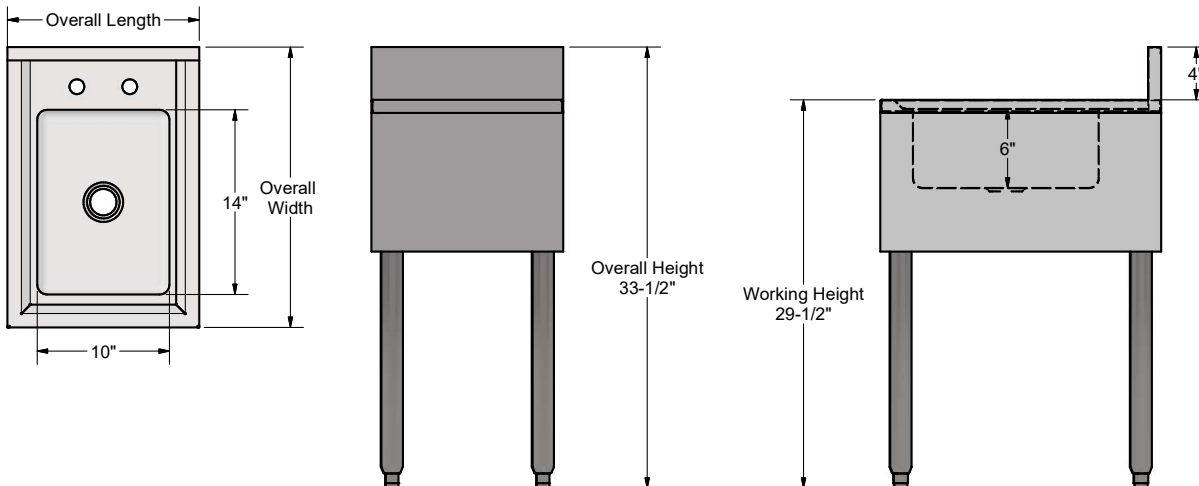

### Features:

- Bowl Dimensions: 10" (l) x 14" (w) x 6" (d)
- Accepts 4" O.C. Deck Mount Faucet
- Easily Install into Body

### Material:

- T-304 18 ga. Stainless Steel Top
- Stainless Steel Legs
- Adjustable High Impact Corrosion Resistant Feet

### Options:

- Upgraded Bullet Feet

Part Number	Unit Size (l x w x h)	Faucet Mount	Product Weight (lbs)	Included Faucet
UB4-21-1014HSS	15" x 21 1/4" x 33 1/2"	Deck	33.00	-
UB4-21-1014HSS-P-G	15" x 21 1/4" x 33 1/2"	Deck	35.00	BKD-6-G
UB4-21-1014HSS12	12" x 21 1/4" x 33 1/2"	Deck	32.00	-
UB4-21-1014HSS12-P-G	12" x 21 1/4" x 33 1/2"	Deck	35.00	BKD-6-G