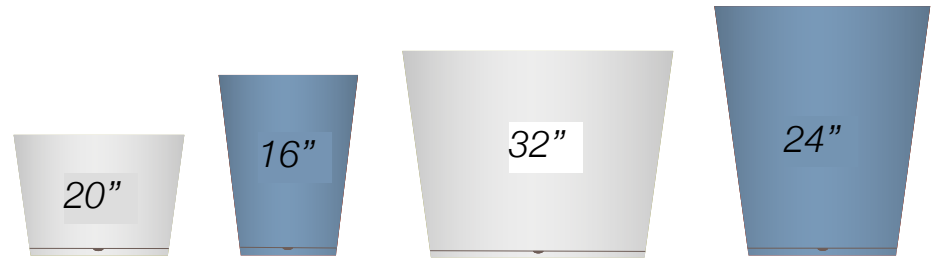

Tokyo

DESIGNER'S CHOICE

Solo