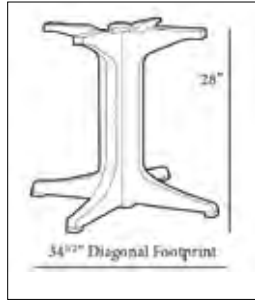

*Tops also accept X1 Bases • See P. 50 & 51 for Base Options

Tabletop	Contemporary Square Pedestal Base 18" x 18"	Contemporary Square Pedestal Base 22" x 22"	Fixed Metal Base Interior Only	Aluminum Central Pedestal Base	Aluminum Lateral Base	X-one 100 or Aluminum Tilt Top Base 100	X-one 200 or Aluminum Tilt Top Base 200	Aluminum Tilt Top Lateral Base 100	X-one Lateral or Aluminum Lateral Base (for HPL Tops)	X-one Tilt Top Bar Height Base	Bar Height Table Base	Bar Height Tulip Base for use with umbrellas	Resin Pedestal Base 1000	Resin Pedestal Base 2000	Resin Lateral Base 1000	Resin Y Leg Base
MOLED MELAMINE TOPS																
24" Square				X		X				X	X		X			
24"x32"			X	X		X				X	X		X			
30" Round			X	X		X				X	X		X			
32" Square			X	X			X					X		X		
32" Square with hole												X		X		
36" Square							X					X		X		
36" Square with hole												X		X		
42" Round with hole												X		X		X
48" Round with hole														X		X
48" x 32"					X			X	X					X		
48"x32" with hole														X	X	

Molded Melamine Tabletop Bases

Resin Pedestal Base 1000

Use with 24", 24"x32", 30" Rd sizes

-  55 631 804
-  55 631 802
-  55 631 837
-  55 631 878
-  55 631 181

Resin Pedestal Base 2000

Use with 32", 36", 42" Rd, 48"x32" sizes