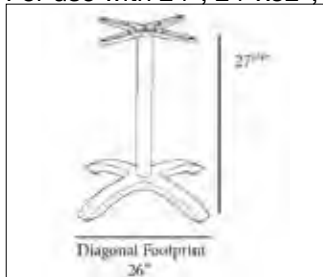

Use with 48"x32" size

X1 Series of Table Bases for Molded Melamine Tabletops are featured on p. 42

■ US 809 109

■ US 809 117

Aluminum Central Pedestal Base

For use with 24", 24"x32", 30" Rd Sizes

Requires (1) 20" Mounting Plate