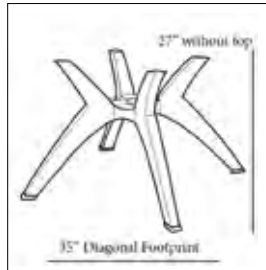

Y Leg Pedestal Base

Use with 42" Rd, 48" Rd sizes

- US 850 004
- US 850 002
- US 850 037
- US 850 078