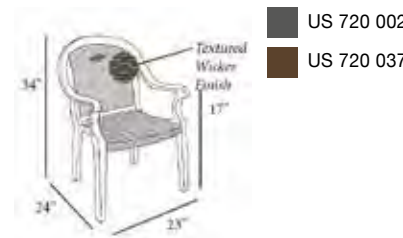

Exterior Barstools & Chairs

Sunset

Essenza

Moon

Havana

Vogue

Metro

Sumatra

Victoria

Vegetal

Colombo

Acadia

Sanibel