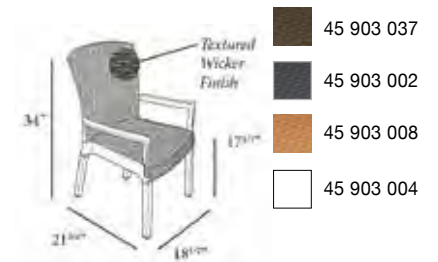

Exterior Barstools & Chairs

Sunset

Essenza

Moon

Havana

Vogue

Metro

Sumatra

Victoria

Vegetal

Colombo

Acadia

Sanibel