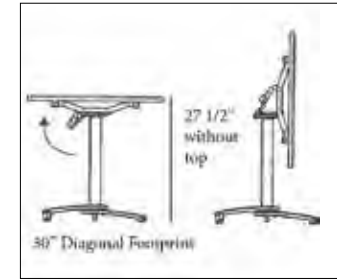

Aluminum Tilt Top Base 100

Use with 24", 24"x32", 30" Rd sizes

Aluminum Tilt Top Base 200

Use with 32", 36" sizes