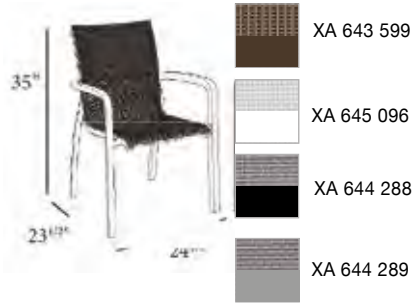

Exterior Barstools & Chairs

Sunset