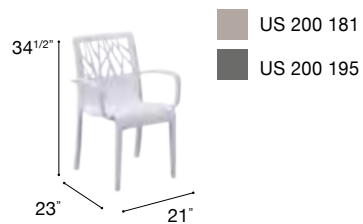

Exterior Barstools & Chairs

Sunset

Essenza

Moon

Havana

Vogue

Metro

Sumatra

Victoria

Vegetal

Colombo

Acadia

Sanibel