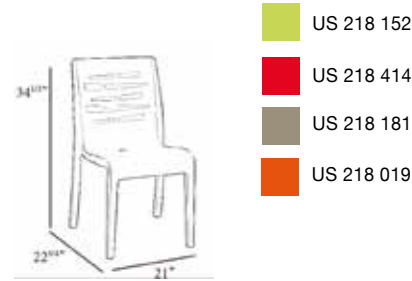

Exterior Barstools & Chairs

Sunset

Essenza

Moon

Havana

Vogue

Metro

Sumatra

Victoria

Vegetal

Colombo

Acadia

Sanibel