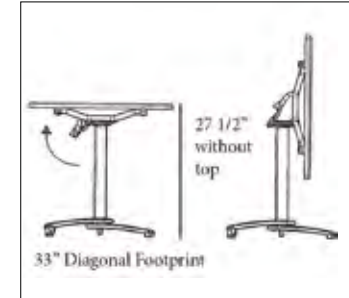

Use with 48"x32" size without hole

-  55 618 302
-  55 618 337
-  55 618 181

Aluminum Tilt Top Base 100

Use with 24", 24"x32", 30" Rd sizes

Aluminum Tilt Top Base 200

Use with 32", 36" sizes

Aluminum Tilt Top Lateral Base 100