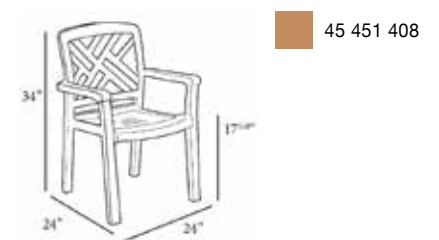

Exterior Barstools & Chairs

Sunset

Essenza

Moon

Havana

Vogue

Metro

Sumatra

Victoria

Vegetal

Colombo

Acadia

Sanibel