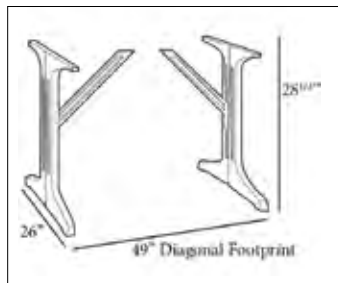

Resin Lateral Base 1000

Use with 48"x32" size without hole

- 55 618 302
- 55 618 337
- 55 618 181