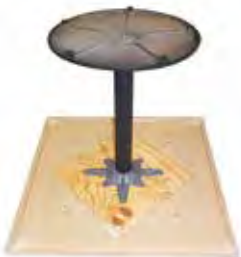

Mount Plates

14" x 14"
US 631 801

20" x 20"
US 624 201