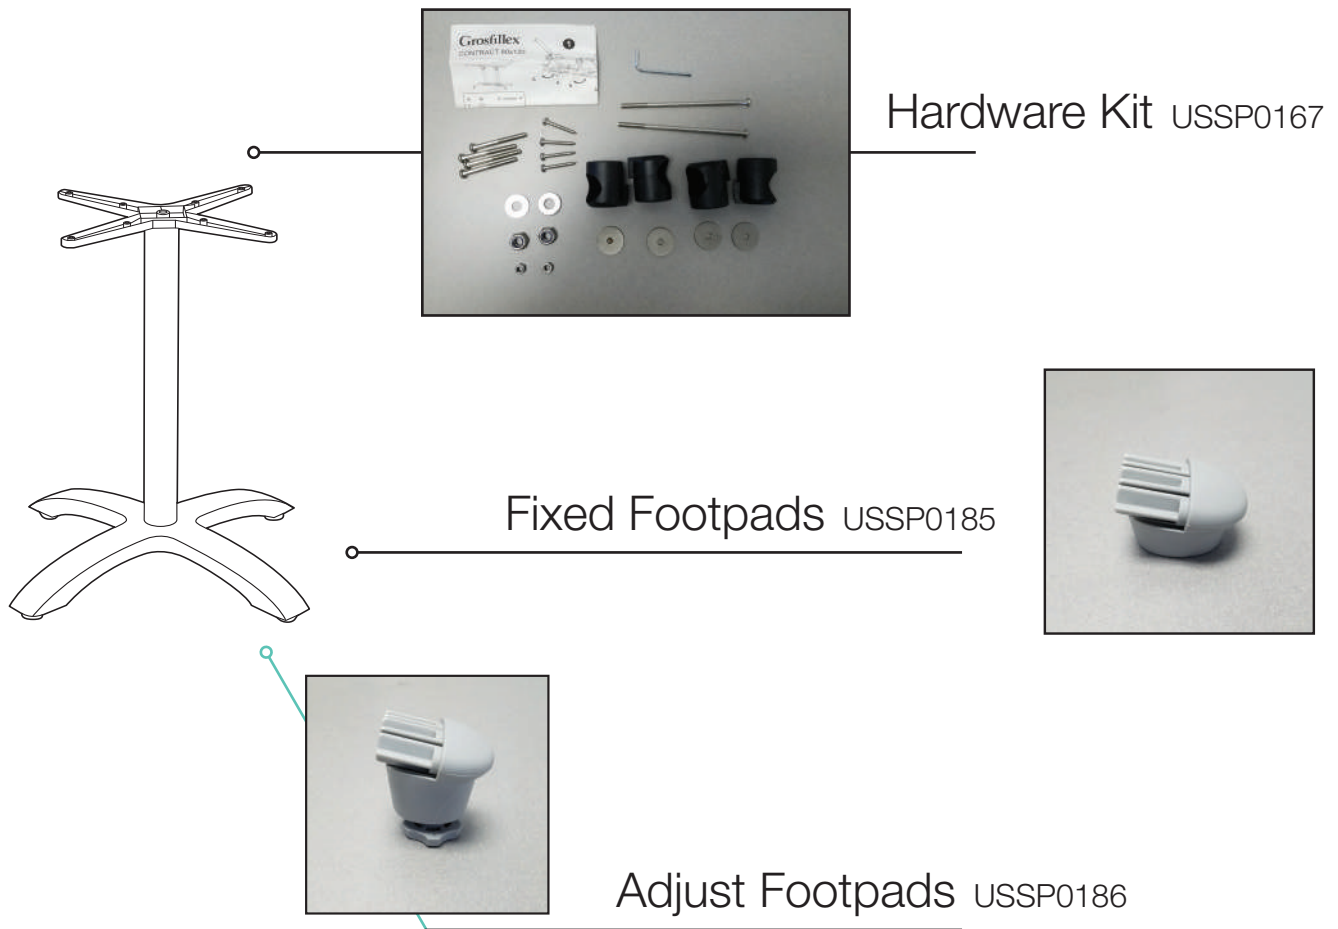

Eco-Fix Central Pedestal Base

Use a 14" Square Mount Plate for Molded Melamine Tops

Length: 18"
 Width: 18"
 Height: 27.25"
 Weight: 16.76 lbs

Product Specifications

Product Description	Reference Number	Color	UPC Code 014306	Weight Each (lbs.)	Master Pack	Master Pack Volume (cu. ft)
Eco-Fix Central Pedestal Base	UT740009	Silver Gray	944340	19.70	1	1.30
	UT740017	Black	944333	19.70	1	1.30

Features & Benefits Warranty: 2 Yrs.

- Specifically designed for indoor/outdoor hospitality and food service use.
- For use with Grosfillex small molded melamine 24" Square, 24" x 32", 30" Round and 32" Square; HPL in 24" x 32" or 32" Square; VanGuard 24" x 30", 30" Square and 30" Round; Exterior Vanguard 24"x 32" and 32" Square top sizes.
- When assembling to a molded melamine tabletop use 14" mounting plate for assembly to base.
- Heavy duty powder coated aluminum construction for weather resistance and structural integrity.
- Four adjustable leg levellers balance table on uneven surfaces.
- Easy to assemble.

Silver Gray

Black

Eco-Fix Central Pedestal Base

Spare Parts

Reference	Description
USSP0185	FIXED FOOTPADS-ALUM FLDG SILVE
USSP0186	ADJUST FOOTPADS-ALUM FLDG SIL
USSP0167	HARDWARE KIT BOOMERANG