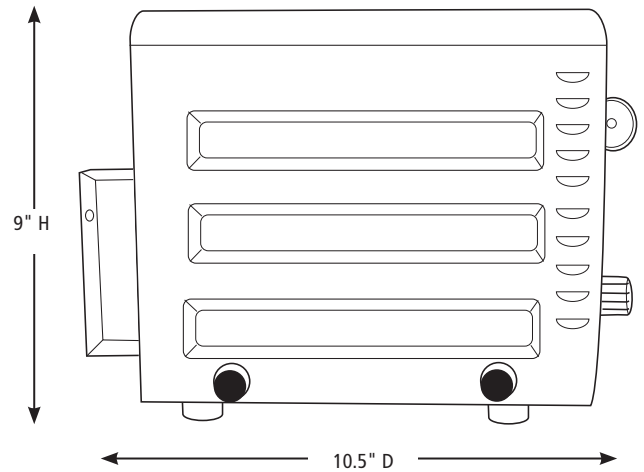

@waringproducts

©2025 Waring

314 Ella T. Grasso Avenue, Torrington, CT 06790

Tel. 800-492-7464 • Fax 860-496-9008

waring.com

WCT800RC

Heavy-Duty 4-Slice Toaster WCT800RC

DIMENSIONS

Out of Box Weight: 16.5 lb.

ORDERING INFORMATION	#STD. PKG.	GIFTBOX WEIGHT	CUBIC FEET	BOX DIMENSIONS D X W X H	UPC	CASE PKG.	MC WEIGHT	MC DIMENSIONS D X W X H	MBC
WCT800RC – Heavy-Duty 4-Slice Toaster	1	19.1	2.69	15.375" x 14" x 11"	040072002915	1	20.5	15.75" x 14.75" x 11.75"	10040072002912