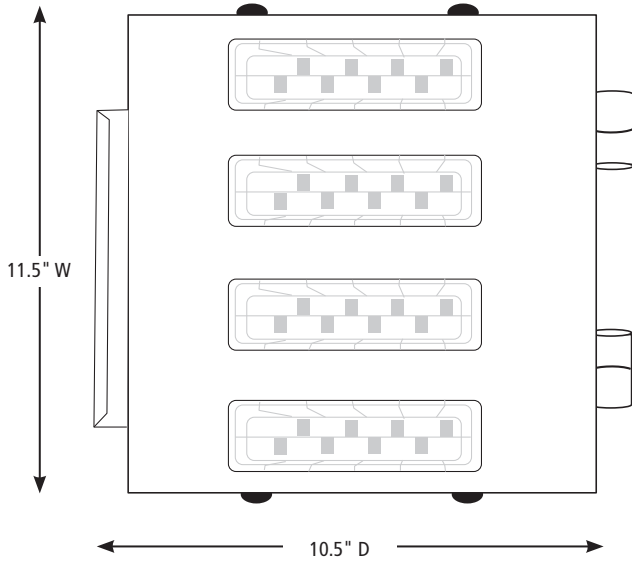

Out of Box Weight: 16.5 lb.

ORDERING INFORMATION	#STD. PKG.	GIFTBOX WEIGHT	CUBIC FEET	BOX DIMENSIONS D X W X H	UPC	CASE PKG.	MC WEIGHT	MC DIMENSIONS D X W X H	MBC
WCT800RC – Heavy-Duty 4-Slice Toaster	1	19.1	2.69	15.375" x 14" x 11"	040072002915	1	20.5	15.75" x 14.75" x 11.75"	10040072002912