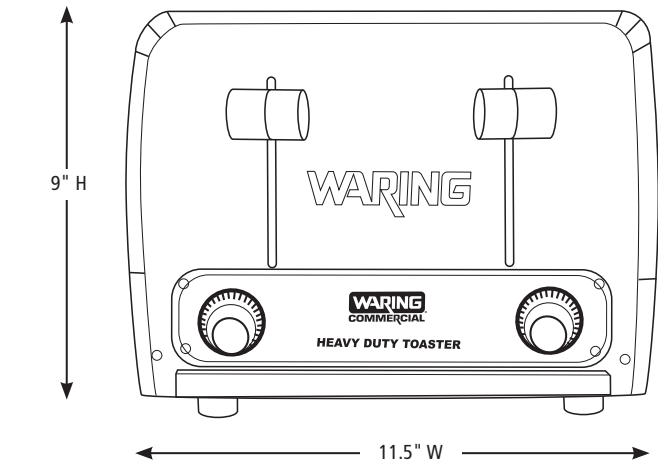

Toast up to 240 slices per hour with the Waring® WCT800RC Heavy-Duty 4-Slice Toaster. Electronic browning controls let you set separate browning levels for each set of slices. Four regular slots and self-centering bread racks are perfect for bagels, sliced bread and more. A removable crumb tray for each pair of slots provides fast and easy cleanup.

@waringproducts

©2025 Waring

314 Ella T. Grasso Avenue, Torrington, CT 06790

Tel. 800-492-7464 • Fax 860-496-9008

waring.com

WCT800RC

Heavy-Duty 4-Slice Toaster WCT800RC

DIMENSIONS

Out of Box Weight: 16.5 lb.

ORDERING INFORMATION	#STD. PKG.	GIFTBOX WEIGHT	CUBIC FEET	BOX DIMENSIONS D X W X H	UPC	CASE PKG.	MC WEIGHT	MC DIMENSIONS D X W X H	MBC
WCT800RC – Heavy-Duty 4-Slice Toaster	1	19.1	2.69	15.375" x 14" x 11"	040072002915	1	20.5	15.75" x 14.75" x 11.75"	10040072002912